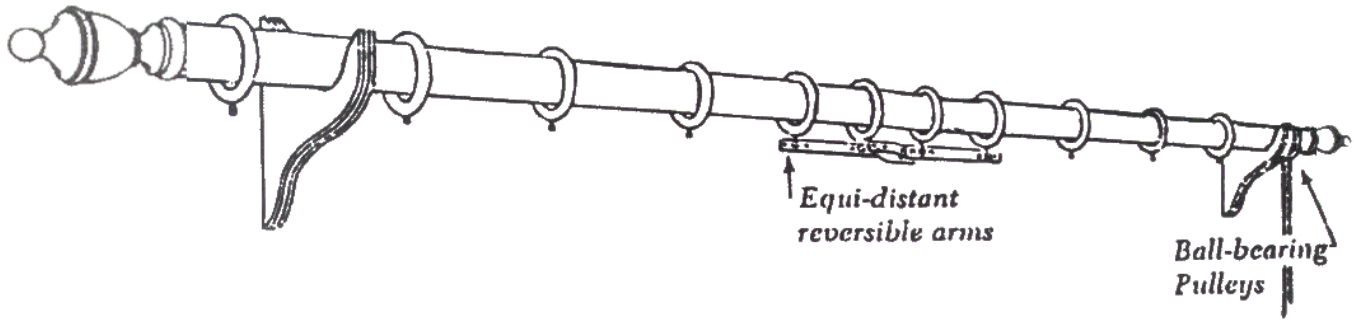

2 1/4" Wood Traverse Rod Kit

Tracks are complete. Brackets 3" Projection. Supports on 8', 10', and 12' only. Pole Ends add 9-1/2" to overall length. Colors: Unfinished (76), White (12)

Part No.	Description	Ring Qty.
5460-76	4' Traverse Kit	16
5460-12	4' Traverse Kit	16
5462-76	6' Traverse Kit	22
5462-12	6' Traverse Kit	22
5464-76	8' Traverse Kit	28
5464-12	8' Traverse Kit	28
5466-76	10' Traverse Kit	32
5466-12	10' Traverse Kit	32
5468-76	12' Traverse Kit	38
5468-12	12' Traverse Kit	38