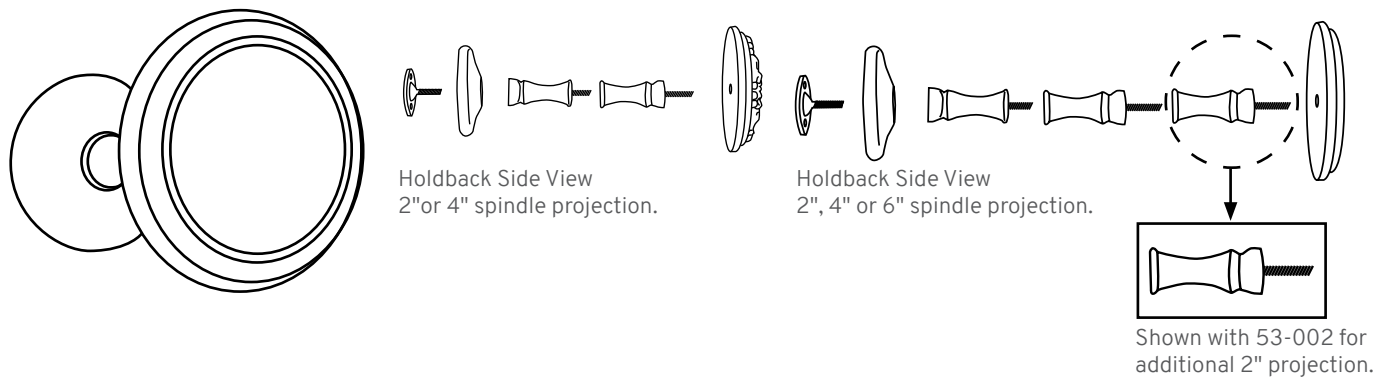

Mahogany (03) • Bronze (17) • Vintage Gold (23) • Charcoal (40) • Black (45) • Black Walnut (47) • White (50)
Linen (52) • Walnut (55) • Unfinished (76) • Mocha (955) • Platinum (960) • Antique Pewter (965)