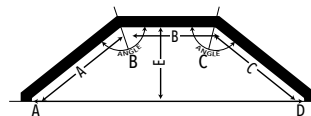

1. **STYLE 3**
1. Provide wall measurements A, B and C.
  2. Provide angles (B) and (C).
  3. Provide window depth E.
  4. Provide window width (A/D).
  5. Provide drapery return.