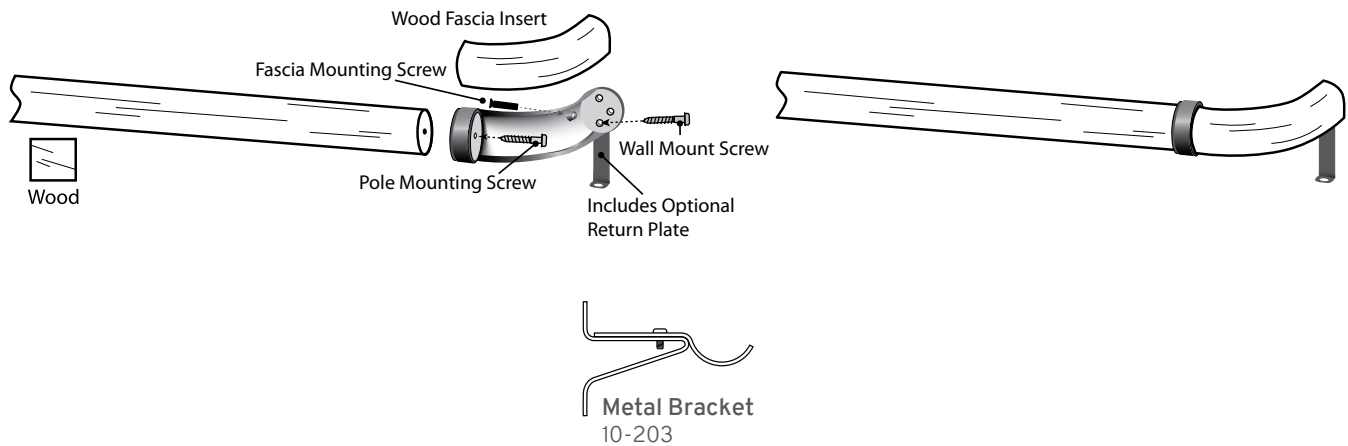

1 3/8" Select French Returns

French Returns For Use With 1 3/8" Smooth Poles

Item No.	Finishes	Description	Full Pkg. Qty.	Full Pkg. Price	Broken Pkg. Price
13-463	17, 45, 47	1 3/8" French Returns Return: 3 1/2"	10 pr.	36.25 pr.	48.75 pr.
10-203	17, 45	1 3/8" Metal Brackets Return: 3 1/2" - 4 1/2"	10 ea.	10.00 ea.	13.75 ea.
10-300	17, 45	1 3/8" Metal Rings 1 3/4" I.D., 2 1/4" O.D. 7 Rings Per Package	10 pk.	19.75 pk.	26.75 pk.
13-300	45	1 3/8" Wood Rings 1 7/8" I.D., 2 7/8" O.D. 7 Rings Per Package	10 cd.	8.75 cd.	11.50 cd.
	17, 47		10 cd.	10.00 cd.	13.75 cd.

Poles sold separately.

Metal Bracket 10-203 is recommended for all installations as a Center Support.

Holdback Details