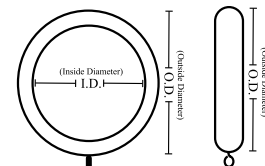

2 1/4" European Bracket - 23-224

2 1/4" Traditional Bracket - 23-204

With 7" Return - 23-207

Measurements for Top of Bracket to Bottom of Ring are the same as in drawing above.

2 1/4" Iron Bracket - 20-274

2 1/4" Adjustable Metal Bracket - 20-204

2 1/4" Pole Combination Bracket - 20-297

2 1/4" Rings

	Part #	ID	OD
Ribbed Wood Ring	23-345	2 5/8"	4 1/4"
Bradford Ring	24-344	3 1/4"	4 5/8"
Metal Ring	20-300	2 5/8"	3 1/8"
Iron Ring	20-270	2 1/2"	3 1/4"