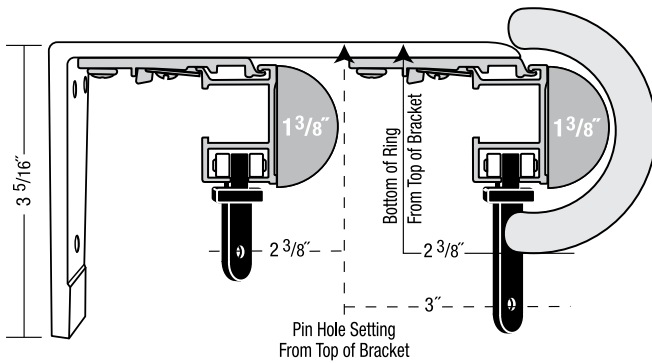

Snaps On Inside of Butt Are 1" On Center

Center of Snap

Center of Snap

1 3/8" Select Traverse Bracket Details

1 3/8" Premium Rod with Wood Ring

1 3/8" Premium Rod

1 3/8" Premium Double Rod with Ring

1 3/8" Premium Double Rod