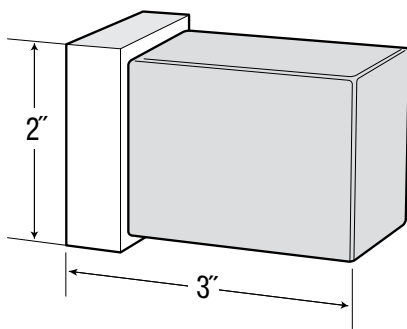

1 3/4" Flat Fascia Traverse Rod Sets

1 3/4" Flat Fascia Premium Traverse Rod Assembled Sets

Description	Finishes	Price
1 3/4" Flat Fascia Traverse Rod	76	28.50 ft.
	17, 45, 50, 955, 960	34.50 ft.

Finials, Mitered Elbows, or End Caps must be ordered separately or specify Mitered Returns.

Finials, Elbows, & End Caps For Use with Flat Traverse Rods

Item No.	Finishes	Description	Full Pkg. Qty.	Full Pkg. Price	Broken Pkg. Price
20-154	760, 767	Square Metal End Cap	20 ea.	9.25 ea.	12.75 ea.
23-169P	76	Square Wood Finial Collar Required*	20 ea.	3.75 ea.	5.25 ea.
	17, 45, 50, 955, 960		20 ea.	4.25 ea.	6.00 ea.
23-468P	76	Square Mitered Elbow Collar Required*	20 ea.	6.00 ea.	8.00 ea.
	17, 45, 50, 955, 960		20 ea.	7.25 ea.	10.00 ea.
20-150	760, 767	Square Metal Collar for Square Finial and Square Elbow	20 ea.	9.25 ea.	12.75 ea.

*Metal Collar sold separately

Maximum continuous set length 14 ft. 16 ft available for an additional charge. See page 26 for pricing.

End Caps, Finials, and Square Elbows are shipped attached to rods. Custom cut returns may be specified for the Elbows.