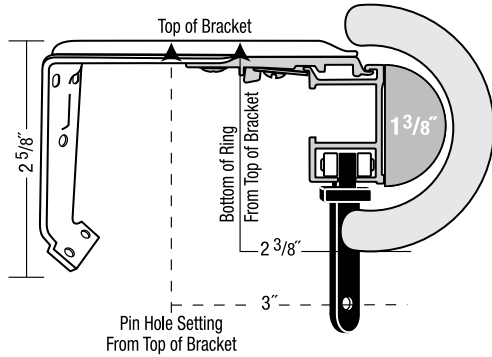

Snaps On Inside of Butt Are 1" On Center

Center of Snap

Center of Snap

1 3/8" Select Traverse Bracket Details

1 3/8" Premium Rod with Wood Ring

1 3/8" Premium Rod

1 3/8" Premium Double Rod with Ring

1 3/8" Premium Double Rod

1 3/8" Pole & Traverse Rod Combination Bracket

2 1/4" Select Traverse Bracket Details

2 1/4" Supreme Rod with Ring

2 1/4" Premium Rod

2 1/4" Supreme Double Rod with Ring

2 1/4" Premium Double Rod

2 1/4" Pole & Traverse Rod Combination Bracket