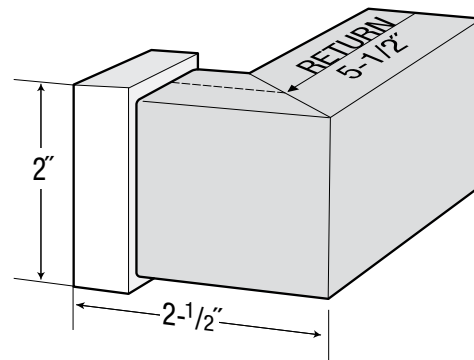

1 3/4" Flat Fascia Traverse Rod Sets

1 3/4" Flat Fascia Premium Traverse Rod Assembled Sets

Description	Finishes	Price
1 3/4" Flat Fascia Traverse Rod	76	28.50 ft.
	17, 45, 50, 955, 960	34.50 ft.

Finials, Mitered Elbows, or End Caps must be ordered separately or specify Mitered Returns.

Finials, Elbows, & End Caps For Use with Flat Traverse Rods

Item No.	Finishes	Description	Full Pkg. Qty.	Full Pkg. Price	Broken Pkg. Price
20-154	760, 767	Square Metal End Cap	20 ea.	9.25 ea.	12.75 ea.
23-169P	76	Square Wood Finial Collar Required*	20 ea.	3.75 ea.	5.25 ea.
	17, 45, 50, 955, 960		20 ea.	4.25 ea.	6.00 ea.
23-468P	76	Square Mitered Elbow Collar Required*	20 ea.	6.00 ea.	8.00 ea.
	17, 45, 50, 955, 960		20 ea.	7.25 ea.	10.00 ea.
20-150	760, 767	Square Metal Collar for Square Finial and Square Elbow	20 ea.	9.25 ea.	12.75 ea.

*Metal Collar sold separately

Maximum continuous set length 14 ft. 16 ft available for an additional charge. See page 26 for pricing.

End Caps, Finials, and Square Elbows are shipped attached to rods. Custom cut returns may be specified for the Elbows.