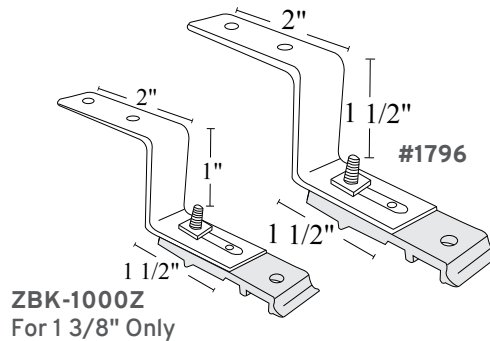

Ceiling Mount Brackets