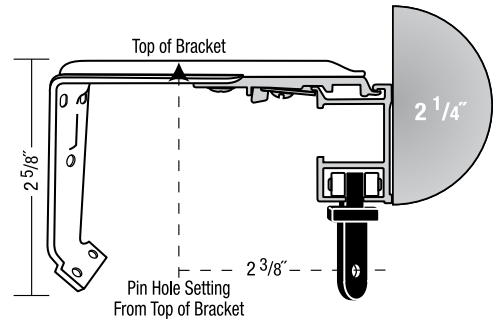

1 3/8" Pole & Traverse Rod Combination Bracket

2 1/4" Select Traverse Bracket Details

2 1/4" Supreme Rod with Ring

2 1/4" Premium Rod

2 1/4" Supreme Double Rod with Ring

2 1/4" Premium Double Rod

2 1/4" Pole & Traverse Rod Combination Bracket