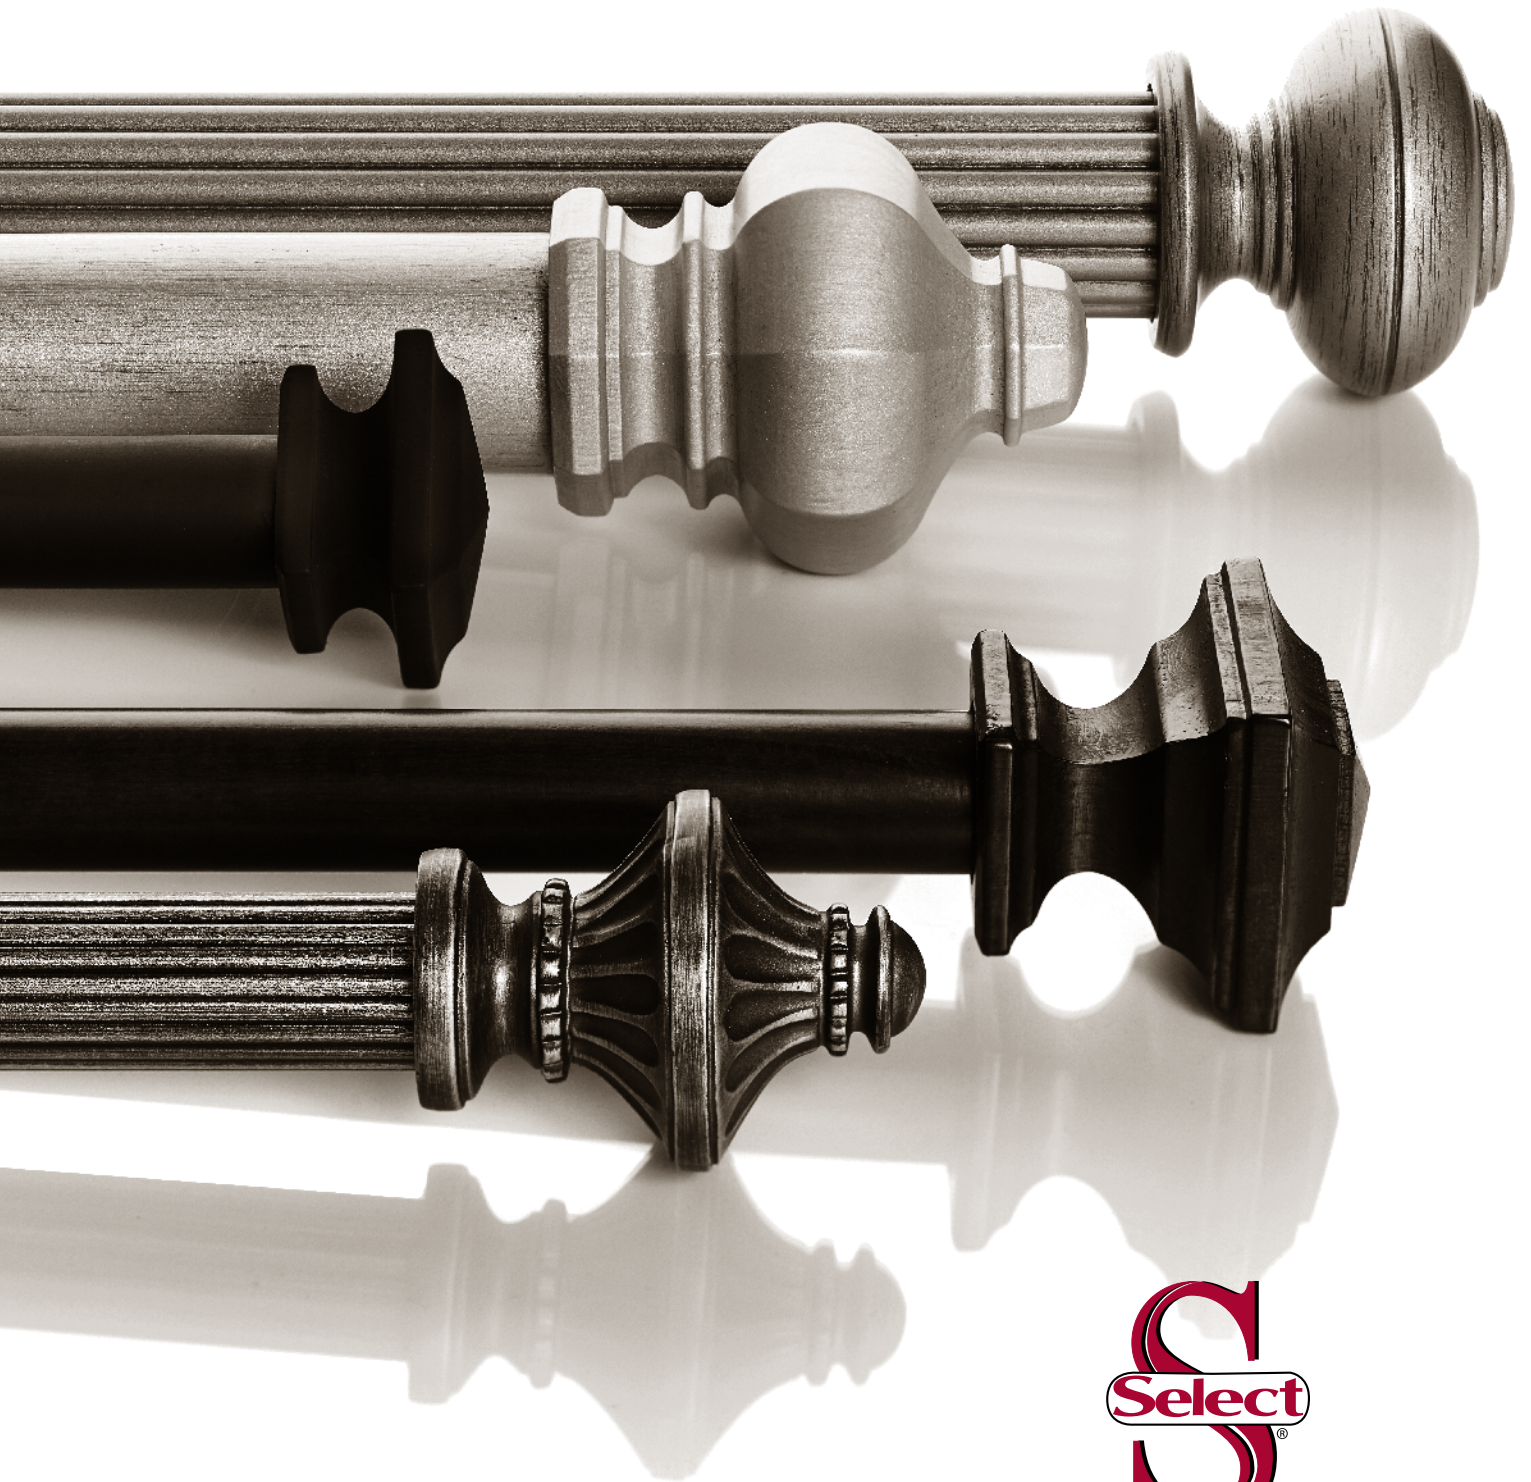

Select Wood Drapery Hardware

Wholesale Price List - Effective November 1, 2022

www.selectdraperyhardware.com

Select Wood Drapery Hardware

Select Wood Drapery Hardware offers a choice of thirteen stunning finishes for poles, traverse rods, brackets, finials, and rings. This collection provides a variety of beautiful drapery hardware and accessories of superior quality with lustrous finishes and amazing detail at prices that cannot compare.