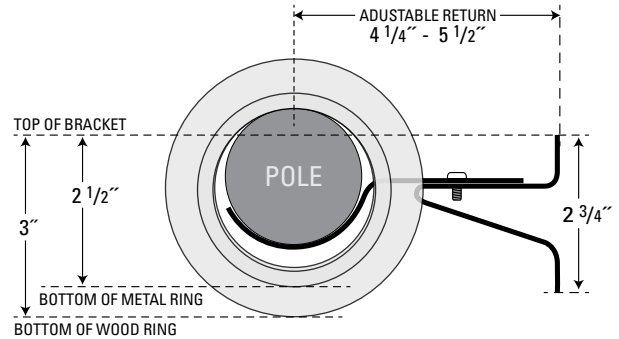

Traditional Bracket

European Bracket

Iron Bracket

Combination Bracket

Metal Bracket

Metal Center Support Bracket

Ceiling Bracket

2 1/4" Select Wood Poles and Accessories

2 1/4" European Bracket - 23-224

2 1/4" Traditional Bracket - 23-204

With 7" Return - 23-207

Measurements for Top of Bracket to Bottom of Ring are the same as in drawing above.

2 1/4" Iron Bracket - 20-274

2 1/4" Adjustable Metal Bracket - 20-204

2 1/4" Pole Combination Bracket - 20-297

2 1/4" Rings

	Part #	ID	OD
Ribbed Wood Ring	23-345	2 5/8"	4 1/4"
Bradford Ring	24-344	3 1/4"	4 5/8"
Metal Ring	20-300	2 5/8"	3 1/8"
Iron Ring	20-270	2 1/2"	3 1/4"