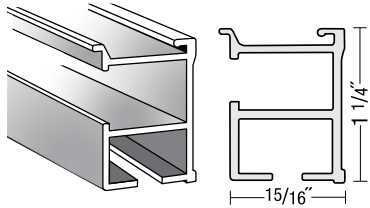

Select Traverse Masters

Select Premium
1 3/8" Track