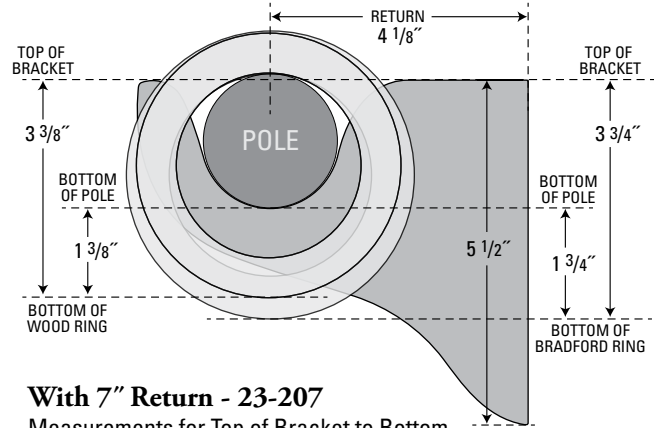

Traditional Bracket

European Bracket

Iron Bracket

Combination Bracket

Metal Bracket

Metal Center Support Bracket

Ceiling Bracket

2 1/4" Select Wood Poles and Accessories

2 1/4" European Bracket - 23-224

2 1/4" Traditional Bracket - 23-204

With 7" Return - 23-207

Measurements for Top of Bracket to Bottom of Ring are the same as in drawing above.

2 1/4" Iron Bracket - 20-274