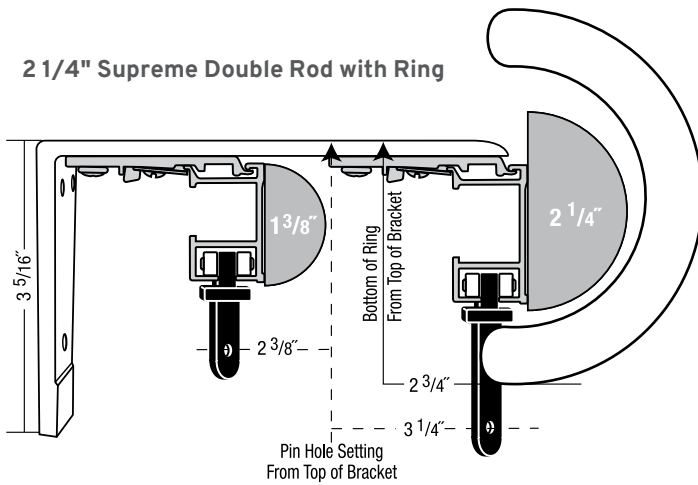

1 3/8" Pole & Traverse Rod Combination Bracket

2 1/4" Select Traverse Bracket Details

2 1/4" Supreme Rod with Ring

2 1/4" Premium Rod

2 1/4" Supreme Double Rod with Ring

2 1/4" Premium Double Rod

2 1/4" Pole & Traverse Rod Combination Bracket