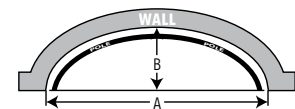

1. **Continuous Curve Window**
1. Provide wall measurements A and B.
  2. Provide drapery return.