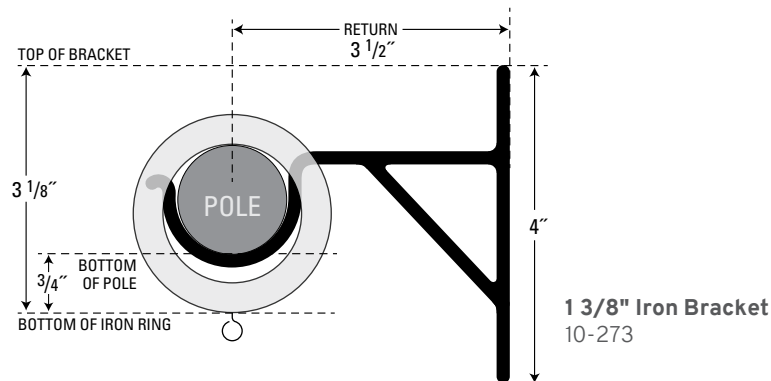

1 3/8" Iron Image Wood Poles & Accessories

1 3/8" Iron Image Smooth Poles

Item No.	Finishes	Description	Full Pkg. Qty.	Full Pkg. Price	Broken Pkg. Price
11-004	40	4' Smooth Pole	6 ea.	16.75 ea.	22.75 ea.
11-006	40	6' Smooth Pole	6 ea.	24.00 ea.	32.50 ea.
11-008	40	8' Smooth Pole	6 ea.	31.50 ea.	42.75 ea.
11-012	40	12' Smooth Pole	6 ea.	50.00 ea.	67.50 ea.

Poles may be cut to a specified measurement for $5.00 per cut.

Connector Screw For Use With 1 3/8" Poles

Item No.	Finishes	Description	Full Pkg. Qty.	Full Pkg. Price	Broken Pkg. Price
10-499	91 (Zinc)	1 3/8" Pole Connector Screw	20 ea.	1.00 ea.	1.50 ea.

Iron Image Finials & End Caps For Use With 1 3/8" Poles

Item No.	Finishes	Description	Full Pkg. Qty.	Full Pkg. Price	Broken Pkg. Price
13-101	40	Ball Finial - Wood	10 pr.	10.25 pr.	14.00 pr.
13-133	40	Mission Finial - Wood	10 pr.	21.25 pr.	28.50 pr.
13-138	40	Westwood Finial - Wood	10 pr.	22.75 pr.	30.50 pr.
13-145	40	Vesta End Cap - Wood	10 pr.	16.00 pr.	21.50 pr.

Iron Image Brackets For Use With 1 3/8" Poles

Item No.	Finishes	Description	Full Pkg. Qty.	Full Pkg. Price	Broken Pkg. Price
10-273	40	Iron Brackets Return: 3 1/2"	10 ea.	12.75 ea.	17.00 ea.

Iron Image Rings For Use With 1 3/8" Poles

Item No.	Finishes	Description	Full Pkg. Qty.	Full Pkg. Price	Broken Pkg. Price
10-370	40	Iron Rings 1 3/4" I.D., 2 1/2" O.D. 7 Rings Per Package	10 pk.	23.25 pk.	31.50 pk.

Charcoal (40)