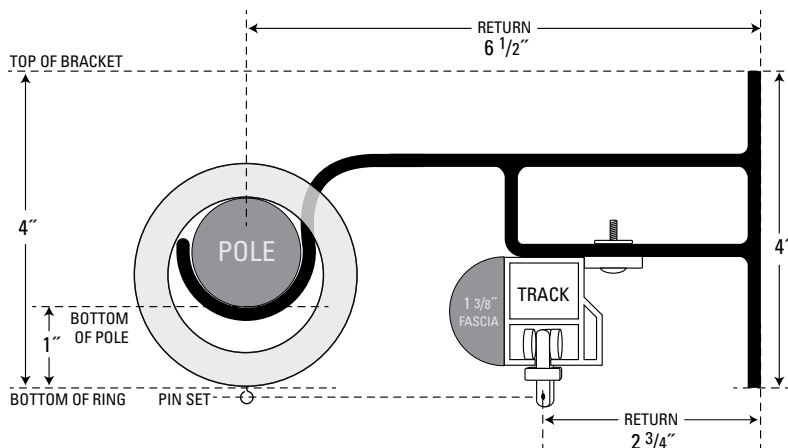

1 3/8" Pole Combination Bracket - 10-296

1 3/8" Rings