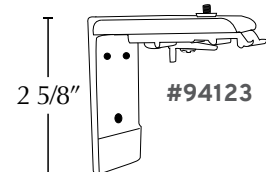

** Mounting Clips (93630) are not included when purchased separately

Finishes: Bronze (17 & 85) • Vintage Gold (23) • White (025 & 50) • Black (45) • Zinc (61) • Aluminum (90)

Standard Wall End Bracket

Double Wall Bracket or 6" Projection Bracket