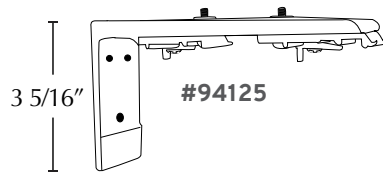

Double Wall Bracket or 6" Projection Bracket