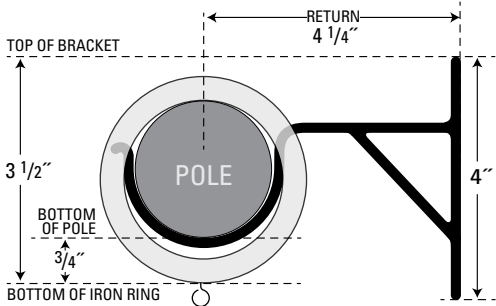

Traditional Bracket

European Bracket

Iron Bracket

Combination Bracket

Metal Bracket

Metal Center Support Bracket

Ceiling Bracket

2 1/4" Select Wood Poles and Accessories

2 1/4" European Bracket - 23-224

2 1/4" Traditional Bracket - 23-204

With 7" Return - 23-207

Measurements for Top of Bracket to Bottom of Ring are the same as in drawing above.

2 1/4" Iron Bracket - 20-274

2 1/4" Adjustable Metal Bracket - 20-204

2 1/4" Pole Combination Bracket - 20-297

2 1/4" Rings

	Part #	ID	OD
Ribbed Wood Ring	23-345	2 5/8"	4 1/4"
Bradford Ring	24-344	3 1/4"	4 5/8"
Metal Ring	20-300	2 5/8"	3 1/8"
Iron Ring	20-270	2 1/2"	3 1/4"