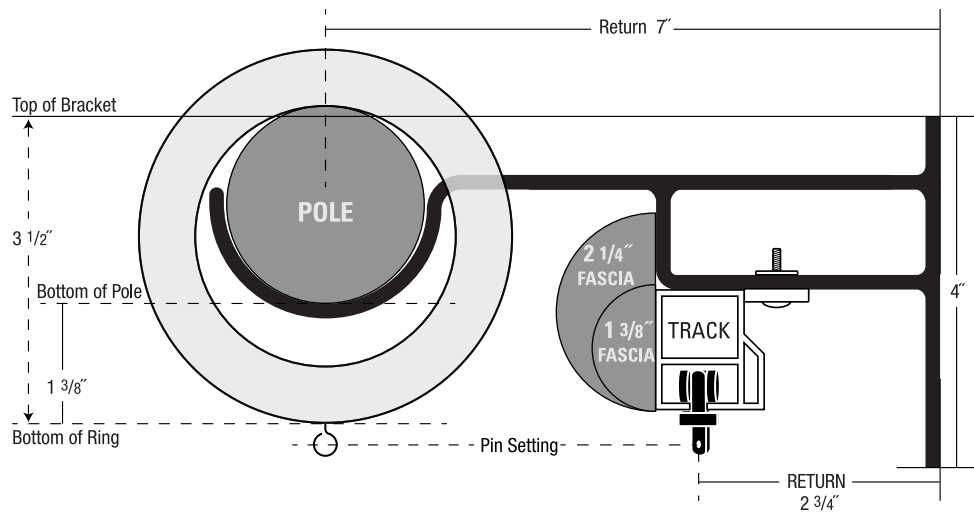

1 3/8" Pole & Traverse Rod Combination Bracket

2 1/4" Select Traverse Bracket Details

2 1/4" Supreme Rod with Ring

2 1/4" Premium Rod

2 1/4" Supreme Double Rod with Ring

2 1/4" Premium Double Rod

2 1/4" Pole & Traverse Rod Combination Bracket