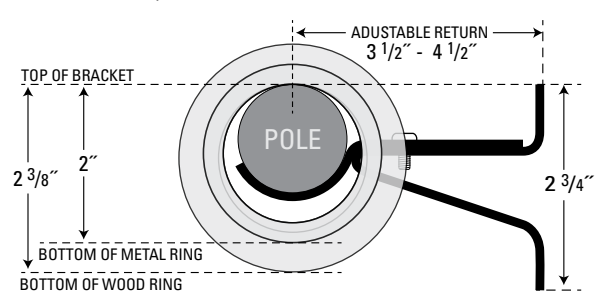

1 3/8" Select Bracket Details

1 3/8" European Bracket - 13-223

1 3/8" Traditional Bracket - 13-203

With 6" Return - 13-206

Top of Bracket to Bottom of Ring = 2"

Double Bracket - 13-236

Top of Bracket to Bottom of Ring = 2"
For Both Pole Locations.

1 3/8" Iron Bracket - 10-273

1 3/8" Adjustable Metal Bracket - 10-203

1 3/8" Pole Combination Bracket - 10-296

1 3/8" Rings

	Part #	ID	OD
Smooth Wood Ring	13-300	1 7/8"	2 7/8"
Metal Ring	10-300	1 3/4"	2 1/4"
Iron Ring	10-270	1 3/4"	2 1/2"