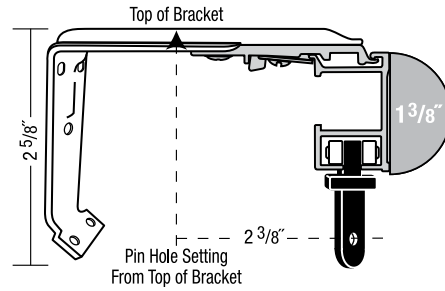

Snaps On Inside of Butt Are 1" On Center

Center of Snap

Center of Snap

1 3/8" Select Traverse Bracket Details

1 3/8" Premium Rod with Wood Ring

1 3/8" Premium Rod

1 3/8" Premium Double Rod with Ring

1 3/8" Premium Double Rod