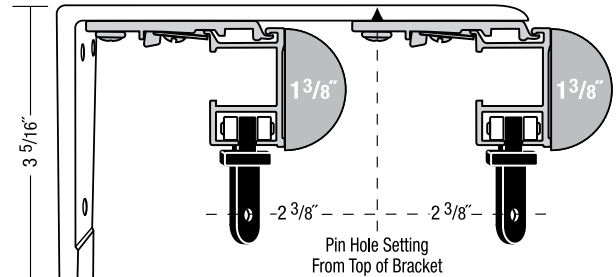

Snaps On Inside of Butt Are 1" On Center

Center of Snap

Center of Snap

1 3/8" Select Traverse Bracket Details

1 3/8" Premium Rod with Wood Ring

1 3/8" Premium Rod

1 3/8" Premium Double Rod with Ring

1 3/8" Premium Double Rod