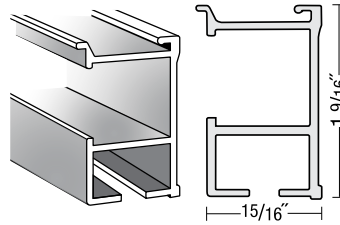

Select Supreme
2 1/4" Track

Premium Traverse
Rod Masters and
Carriers

Supreme Traverse
Rod Masters and
SureLock® Rings

Premium Ripplefold® Overlap Master

Snaps Are 2 1/2" on Center

Premium Ripplefold® Butt Master