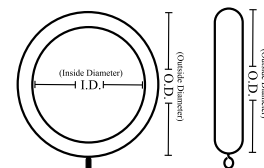

1 3/8" Select Bracket Details

1 3/8" European Bracket - 13-223

1 3/8" Traditional Bracket - 13-203

With 6" Return - 13-206

Top of Bracket to Bottom of Ring = 2"

Double Bracket - 13-236

Top of Bracket to Bottom of Ring = 2"
For Both Pole Locations.

1 3/8" Iron Bracket - 10-273

1 3/8" Adjustable Metal Bracket - 10-203

1 3/8" Pole Combination Bracket - 10-296

1 3/8" Rings

	Part #	ID	OD
Smooth Wood Ring	13-300	1 7/8"	2 7/8"
Metal Ring	10-300	1 3/4"	2 1/4"
Iron Ring	10-270	1 3/4"	2 1/2"

2 1/4" Select Wood Poles and Accessories

2 1/4" Smooth Poles

Item No.	Finishes	Description	Full Pkg. Qty.	Full Pkg. Price	Broken Pkg. Price
21-004	76	4' Smooth Pole	2 ea.	34.00 ea.	46.00 ea.
	03, 45, 50, 55		2 ea.	37.00 ea.	50.00 ea.
	17, 23, 47, 52, 955, 960, 965		2 ea.	44.50 ea.	60.25 ea.
21-006	76	6' Smooth Pole	2 ea.	48.25 ea.	65.00 ea.
	03, 45, 50, 55		2 ea.	53.25 ea.	71.75 ea.
	17, 23, 47, 52, 955, 960, 965		2 ea.	64.50 ea.	87.25 ea.
21-008	76	8' Smooth Pole	2 ea.	65.50 ea.	88.50 ea.
	03, 45, 50, 55		2 ea.	71.25 ea.	96.00 ea.
	17, 23, 47, 52, 955, 960, 965		2 ea.	81.25 ea.	110.00 ea.
21-012	76	12' Smooth Pole	2 ea.	98.75 ea.	133.50 ea.
	03, 45, 50, 55		2 ea.	110.00 ea.	148.25 ea.
	17, 23, 47, 52, 955, 960, 965		2 ea.	133.75 ea.	180.75 ea.