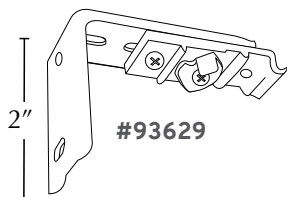

Standard Center Support Bracket