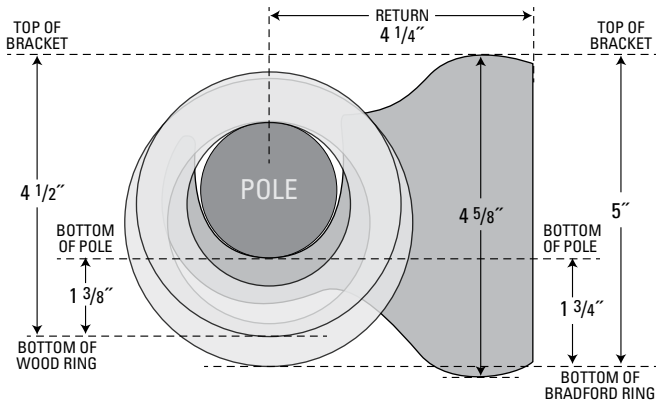

Traditional Bracket

European Bracket

Iron Bracket

Combination Bracket

Metal Bracket

Metal Center Support Bracket

Ceiling Bracket

2 1/4" Select Wood Poles and Accessories

2 1/4" European Bracket - 23-224

2 1/4" Traditional Bracket - 23-204

With 7" Return - 23-207

Measurements for Top of Bracket to Bottom of Ring are the same as in drawing above.

2 1/4" Iron Bracket - 20-274