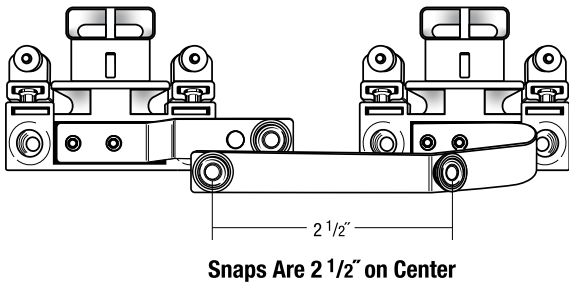

Select Supreme
2 1/4" Track

Premium Traverse
Rod Masters and
Carriers

Supreme Traverse
Rod Masters and
SureLock® Rings

Premium Ripplefold® Overlap Master

Snaps Are 2 1/2" on Center

Premium Ripplefold® Butt Master