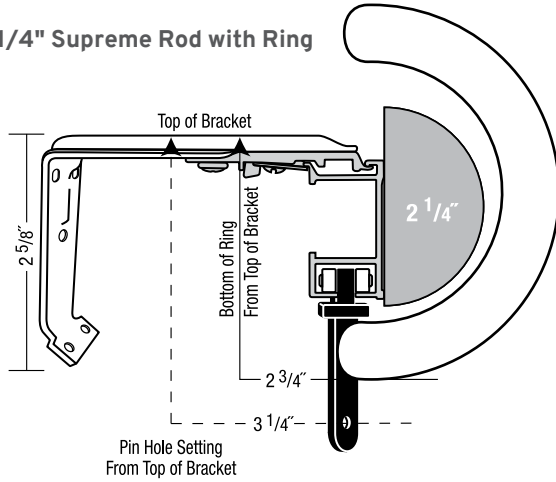

Select Supreme
2 1/4" Track

Premium Traverse
Rod Masters and
Carriers

Supreme Traverse
Rod Masters and
SureLock® Rings

Premium Ripplefold® Overlap Master

Snaps Are 2 1/2" on Center

Premium Ripplefold® Butt Master

Snaps On Inside of Butt Are 1" On Center

Center of Snap

Center of Snap

1 3/8" Select Traverse Bracket Details

1 3/8" Premium Rod with Wood Ring

1 3/8" Premium Rod

1 3/8" Premium Double Rod with Ring

1 3/8" Premium Double Rod

1 3/8" Pole & Traverse Rod Combination Bracket

2 1/4" Select Traverse Bracket Details

2 1/4" Supreme Rod with Ring

2 1/4" Premium Rod

2 1/4" Supreme Double Rod with Ring

2 1/4" Premium Double Rod

2 1/4" Pole & Traverse Rod Combination Bracket