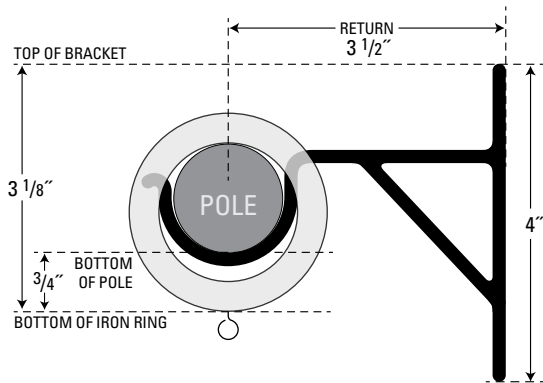

1 3/8" Iron Bracket - 10-273