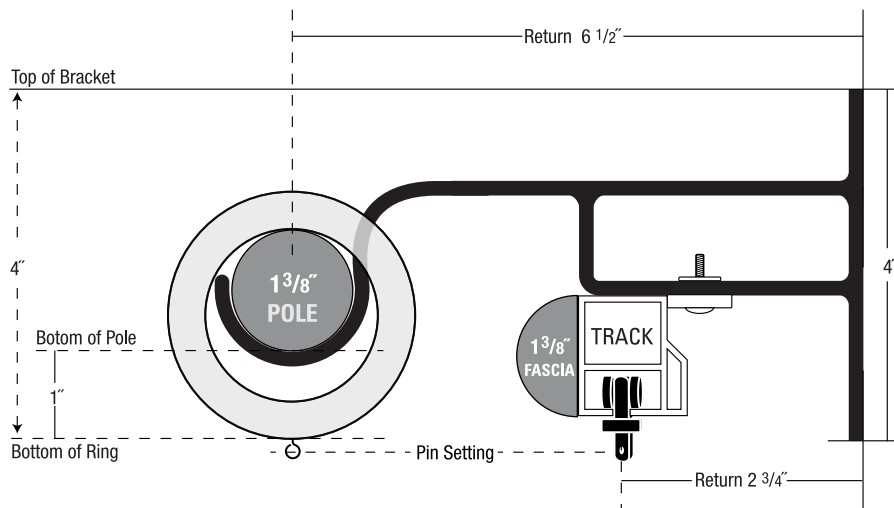

1 3/8" Pole & Traverse Rod Combination Bracket