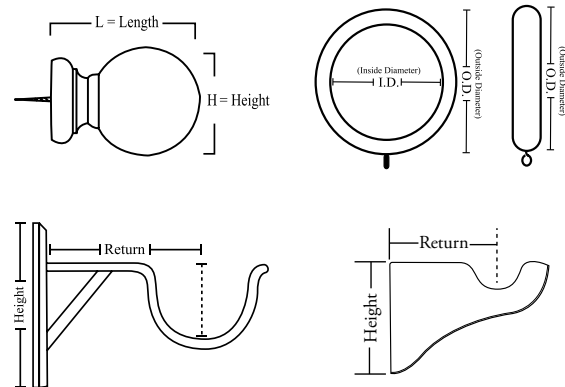

Warranty

Placing Your Order

The color photos in the Select Brochure are close representations of the finishes available. Please refer to your Select Color Selector, 2018SEL or Select Product Binder 2019SWB for actual samples of the finishes.

Please note: some finishes in the Select Collection are applied by hand; there may be variations among pieces within the finish choice.

Select poles are finger jointed for strength, therefore, are not recommended for staining.

Poles may be cut to a specified measurement for $5.00 per cut.

Traverse Rod Packaging and Handling Surcharge:

A packaging / handling charge of $10.00 per rod will be added for each traverse rod over 144" wide.

Lifetime Limited Warranty

Selective Enterprises, Inc. provides a lifetime limited warranty on all Select Drapery Hardware and Select Traverse Rods. Selective Enterprises, Inc. warrants that these products will be free from defects due to faulty workmanship or materials. This warranty extends to the original residential retail purchaser.

If a Selective Enterprises, Inc. product is found to be defective during the warranty period, we will at our discretion repair or replace the defective product at no charge. Repair or replacement of defective products is the sole remedy under this warranty and in no event shall Selective Enterprises, Inc. be liable for costs to remove, replace, transport or reinstall or incidental or consequential damages.

This warranty does not cover normal wear and tear or any damage or loss by accidents, alterations, improper use, abuse, neglect, or improper installation, cleaning or other maintenance. The warranty shall be void if product is moved from its original installed location. Select products may gradually lose color intensity after long exposure to direct sun. This color loss is not covered by the warranty. All cords eventually wear out. This is considered normal wear and tear not covered by warranty. The warranty does not cover removal, installation, replacement, or shipping costs.