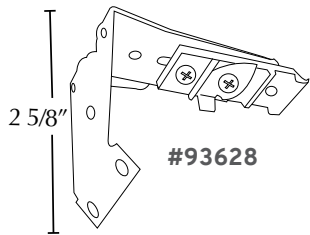

Standard Wall End Bracket