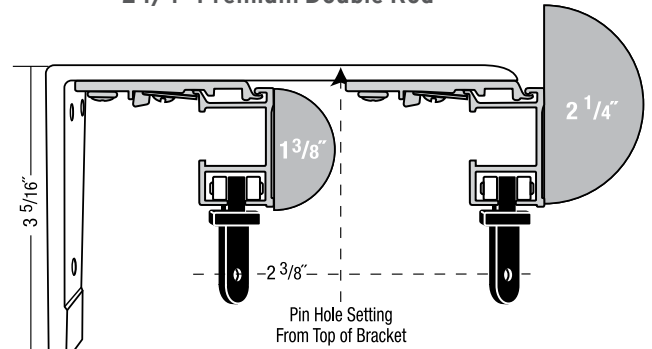

Snaps On Inside of Butt Are 1" On Center

Center of Snap

Center of Snap

1 3/8" Select Traverse Bracket Details

1 3/8" Premium Rod with Wood Ring

1 3/8" Premium Rod

1 3/8" Premium Double Rod with Ring

1 3/8" Premium Double Rod

1 3/8" Pole & Traverse Rod Combination Bracket

2 1/4" Select Traverse Bracket Details

2 1/4" Supreme Rod with Ring

2 1/4" Premium Rod

2 1/4" Supreme Double Rod with Ring

2 1/4" Premium Double Rod

2 1/4" Pole & Traverse Rod Combination Bracket