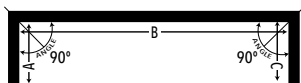

Window Styles

1. **STYLE 1**
1. Provide wall measurements A, B and C.
  2. Provide drapery return.