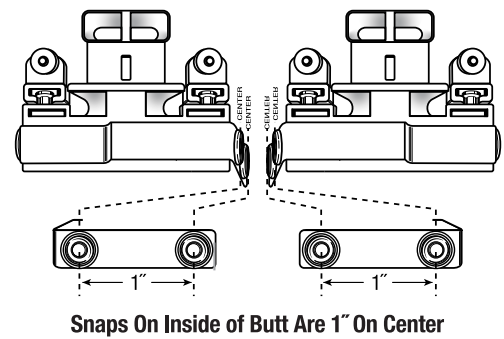

Select Supreme
2 1/4" Track

Premium Traverse
Rod Masters and
Carriers

Supreme Traverse
Rod Masters and
SureLock® Rings

Premium Ripplefold® Overlap Master

Snaps Are 2 1/2" on Center

Premium Ripplefold® Butt Master