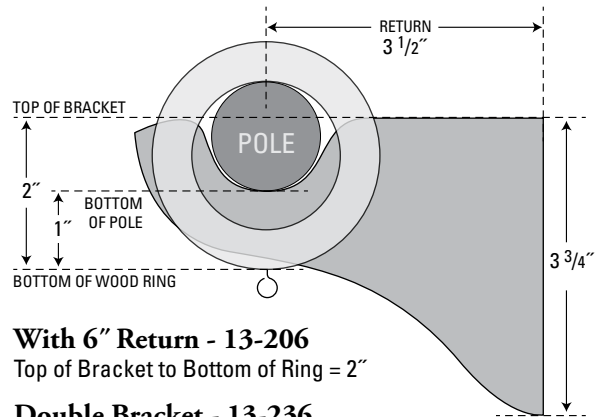

1 3/8" Select Bracket Details

1 3/8" European Bracket - 13-223

1 3/8" Traditional Bracket - 13-203

With 6" Return - 13-206

Top of Bracket to Bottom of Ring = 2"

Double Bracket - 13-236

Top of Bracket to Bottom of Ring = 2"
For Both Pole Locations.