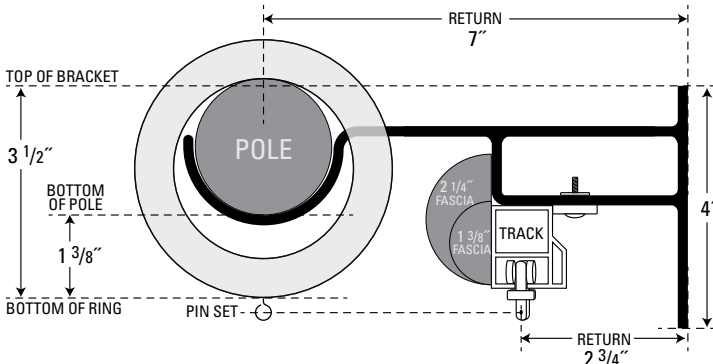

2 1/4" European Bracket - 23-224

2 1/4" Traditional Bracket - 23-204

With 7" Return - 23-207

Measurements for Top of Bracket to Bottom of Ring are the same as in drawing above.

2 1/4" Iron Bracket - 20-274

2 1/4" Adjustable Metal Bracket - 20-204

2 1/4" Pole Combination Bracket - 20-297

2 1/4" Rings

	Part #	ID	OD
Ribbed Wood Ring	23-345	2 5/8"	4 1/4"
Bradford Ring	24-344	3 1/4"	4 5/8"
Metal Ring	20-300	2 5/8"	3 1/8"
Iron Ring	20-270	2 1/2"	3 1/4"