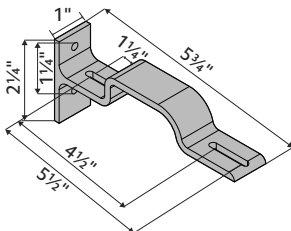

Double Bracket

Fits	Dimensions	Quantity per Box	Full Pack	Broken Pack
1 3/8" Estate™ Traverse Rods 2" Estate™ Traverse Rods	Depth: 5 3/4" Height: 2 1/4" Width: 1"	10 pieces per box	$11.29	$15.68
Product Number & Finish				
71134110	Satin Brass