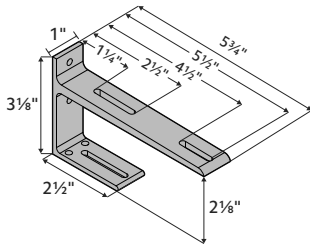

1 3/8" Estate™ Traverse Rod Components

To learn more about the technical specs on Estate Traverse Rods and AMP™ Motorization, see pages 40-43.

Double Bracket

Fits	Dimensions	Quantity per Box	Full Pack	Broken Pack
1 3/8" Estate™ Traverse Rods 2" Estate™ Traverse Rods	Depth: 5 3/4" Height: 3 1/8" Width: 1"	10 pieces per box	$11.29	$15.68

Product Number & Finish			
71132062	Antique Brass	71132110	Satin Brass
71132006	Black	71132012	Satin Nickel

Item	Product No. & Finish	Description	Quantity Per Box	Full Pack Price	Broken Pack Price
	62101000 White 62101010 Black	AMP Remote Control RF 2W 15 Channel	1 piece per box	$37.71	n/a
	62201300 White	AMP Battery Charger 16.5V/0.89A	1 piece per box	$15.92	n/a
	62102000 White	AMP Gateway USB Bridge	1 piece per box	$111.38	n/a
	62109000 White	AMP Wall Switch Surface RF 2W 15 Channel	1 piece per box	$48.66	n/a
	62108000 White	AMP Wall Switch RF 2W 15 Channel	1 piece per box	$30.42	n/a
	1026660	15" Cable Assembly	10 pieces per box	$5.63	n/a
	1026661	4' Cable Assembly	10 pieces per box	$6.71	n/a
	1026662	10' Cable Assembly	10 pieces per box	$9.97	n/a
	1026663	20' Cable Assembly	10 pieces per box	$14.44	n/a