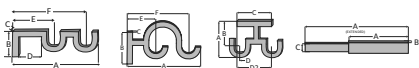

Use the measurement guide to the left to help determine the correct dimensions for your selected product.