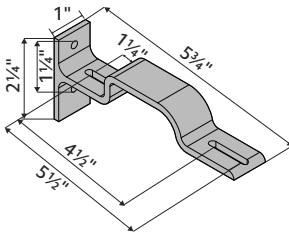

Double Bracket

Fits	Dimensions	Quantity per Box	Full Pack	Broken Pack
1⅞" Estate™ Traverse Rods 2" Estate™ Traverse Rods	Depth: 5¾" Height: 2¼" Width: 1"	10 pieces per box	$11.29	$15.68

Product Number & Finish					
71134110	Satin Brass