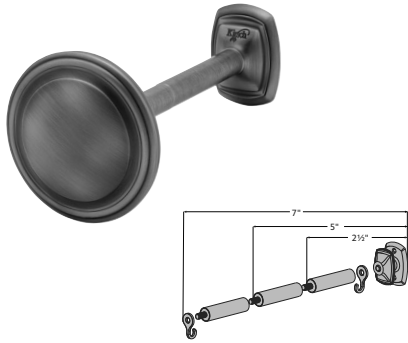

4" Holdbacks

Contemporary Round

Dimensions		Quantity per Box	Full Pack	Broken Pack
Depth: 2½"-7"	Post arm with 2½", 5" or 7½" clearance included	4 pairs per box	$31.17	$43.29
Height: 4"				
Width: 4"				

Product Number & Finish					
1831522	Antique Silver	1831514	Caramel	1831572	Polished Nickel
1831515	Black	1831520	Gilded Bronze	1831521	Satin Nickel
1831519	Brushed Bronze	1831518	Oil Rubbed Bronze