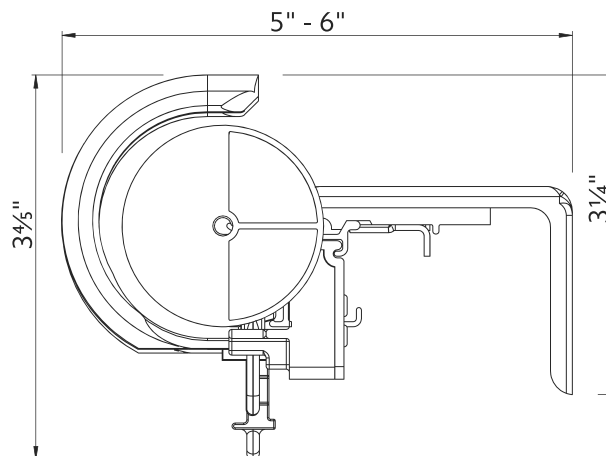

2" Wall Mount