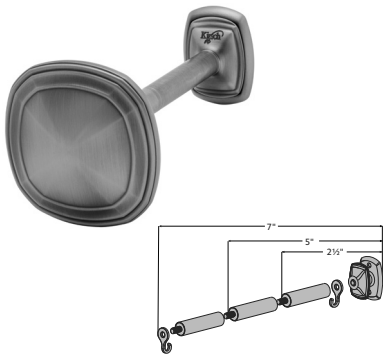

Transitional Square

Dimensions		Quantity per Box	Full Pack	Broken Pack
Depth: 2½"-7"	Post arm with 2½", 5" or 7½" clearance included	4 pairs per box	$31.17	$43.29
Height: 4"				
Width: 4"				

Product Number & Finish					
1831513	Antique Silver	1831505	Caramel	1831973	Polished Nickel
1831506	Black	1831511	Gilded Bronze	1831512	Satin Nickel
1831510	Brushed Bronze	1831509	Oil Rubbed Bronze