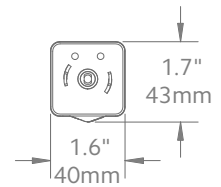

Bottom View

Motor Unit	Product No.
AMP™ Drapery Motor	62001300

Follow track specifications for drapery weight.