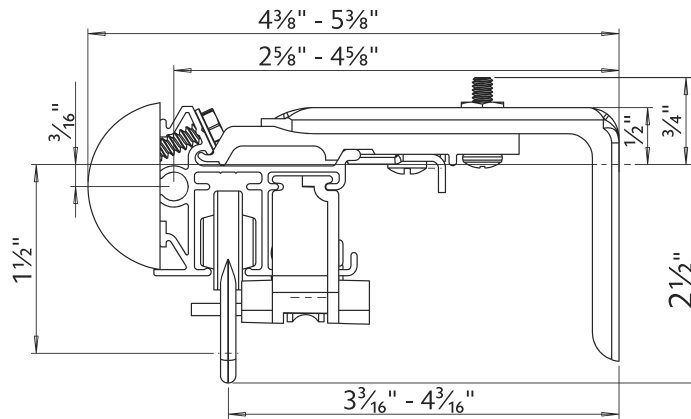

1 3/8" Wall Mount