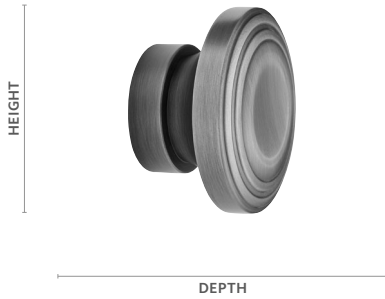

1 3/8" Finials & Endcaps

Corsa

Fits	Dimensions	Quantity per Box	Full Pack	Broken Pack
1 3/8" Designer Metals™ Poles 1 3/8" Estate™ Traverse Rods 1 3/8" K-Rail Traverse Rods	Depth: 1 3/8" Height: 2 1/2" Width: 2 1/2"	4 pairs per box	$18.89	$26.24

Product Number & Finish					
1831904	Antique Silver	1831922	Caramel	1831957	Polished Nickel
1831921	Black	1831906	Gilded Bronze	1831905	Satin Nickel
1831907	Brushed Bronze	1831908	Oil Rubbed Bronze		

Elmore