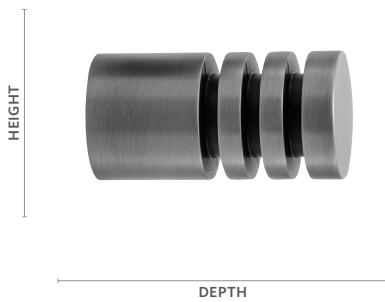

Fits	Dimensions	Quantity per Box	Full Pack	Broken Pack
1 3/8" Designer Metals™ Poles 1 3/8" Estate™ Traverse Rods 1 3/8" K-Rail Traverse Rods	Depth: 3" Height: 1 1/2" Width: 1 1/2"	4 pairs per box	$33.66	$46.75

Product Number & Finish					
1832170	Antique Silver	1832173	Caramel	1832176	Polished Nickel
1832171	Black	1832174	Gilded Bronze	1832177	Satin Nickel
1832172	Brushed Bronze	1832175	Oil Rubbed Bronze		

Europa