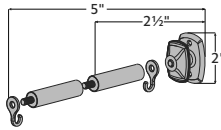

Transitional Square

Dimensions		Quantity per Box	Full Pack	Broken Pack
Depth: 2½"-5"	Post arm with 2½" or 5" clearance included	4 pairs per box	$31.17	$43.29
Height: 3"				
Width: 3"				

Product Number & Finish					
1831446	Antique Silver	1831438	Caramel	1831970	Polished Nickel
1831439	Black	1831444	Gilded Bronze	1831445	Satin Nickel
1831443	Brushed Bronze	1831442	Oil Rubbed Bronze		

Camber