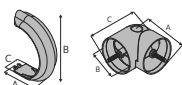

Use the measurement guide to the left to help determine the correct dimensions for your selected product.