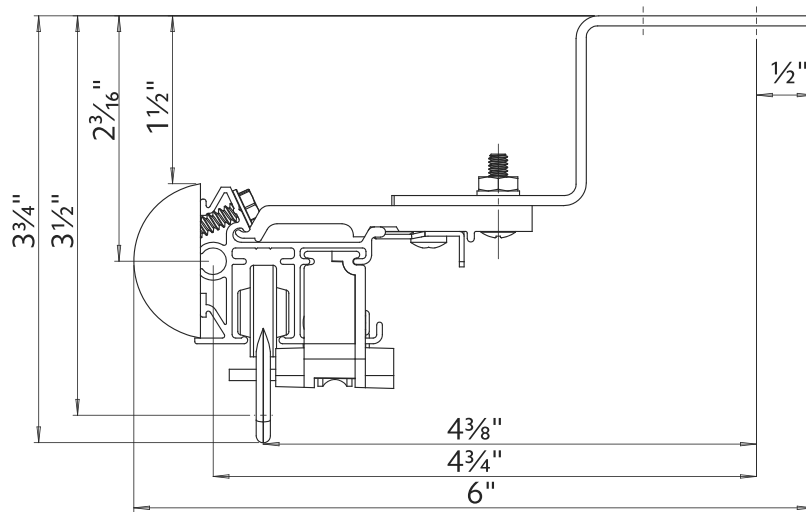

94130xxx

⊗

1796061

1 3/8" Ceiling Mount

2" Ceiling Mount

Double Wall Mount using parts:

To achieve this look, order Estate rod, ceiling mounted. 94130xxx brackets are included with the rod. Then order one, item 94125xxx double bracket and two, item 1796061 ceiling mount brackets multiplied by the quantity needed based on the bracket spacing drawing on page 44.