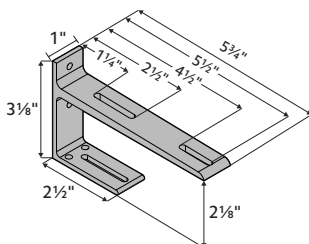

Double Bracket

Fits	Dimensions	Quantity per Box	Full Pack	Broken Pack
1⅞" Estate™ Traverse Rods 2" Estate™ Traverse Rods	Depth: 5¾" Height: 3⅞" Width: 1"	10 pieces per box	$11.29	$15.68

Product Number & Finish					
71132062	Antique Brass	71132110	Satin Brass		
71132006	Black	71132012	Satin Nickel		

Use the measurement guide to the left to help determine the correct dimensions for your selected product.