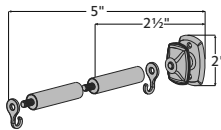

Dimensions		Quantity per Box	Full Pack	Broken Pack
Depth: 2½"-5"	Post arm with 2½" or 5" clearance included	4 pairs per box	$31.17	$43.29
Height: 3"				
Width: 3"				

Product Number & Finish					
1831504	Antique Silver	1831496	Caramel	1831971	Polished Nickel
1831497	Black	1831502	Gilded Bronze	1831503	Satin Nickel
1831501	Brushed Bronze	1831500	Oil Rubbed Bronze