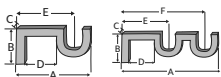

Use the measurement guide to the left to help determine the correct dimensions for your selected product.