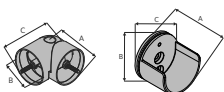

Fits	Quantity per Box	Full Pack	Broken Pack
1 3/8" Designer Metals™ Poles	20 pieces per box	$2.18	$3.03

Product Number & Finish	
73405058	White

Can be used with stationary fixed width & telescoping rods.