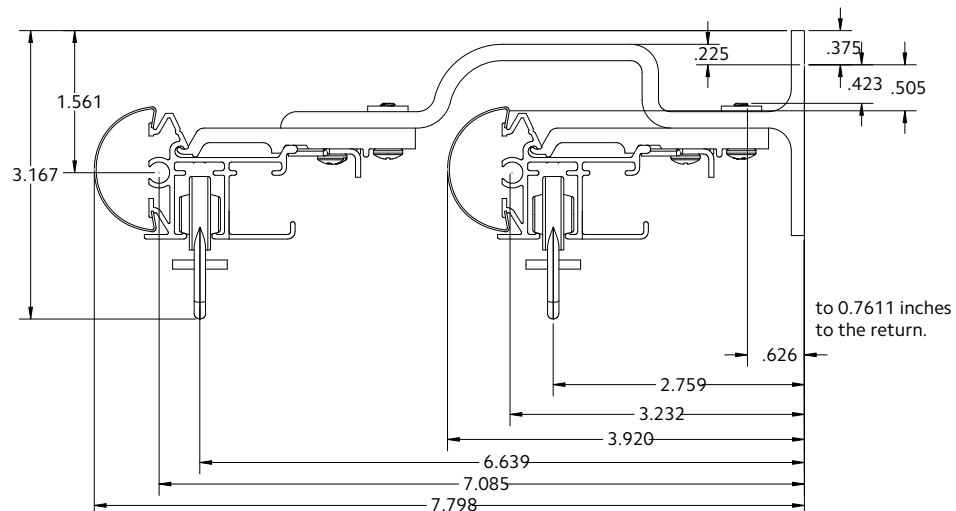

1 3/8" Front & 1 3/8" Back Double Wall Mount