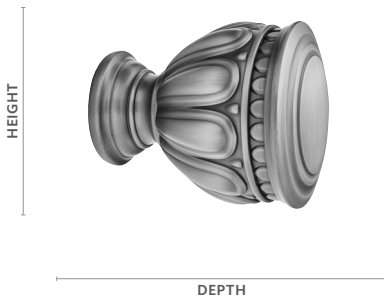

Fits	Dimensions	Quantity per Box	Full Pack	Broken Pack
1 3/8" Designer Metals™ Poles	Depth: 3 5/8"	4 pairs per box	$52.52	$72.94
1 3/8" Estate™ Traverse Rods	Height: 3"			
1 3/8" K-Rail Traverse Rods	Width: 3"			

Product Number & Finish					
1831923	Antique Silver	1831931	Caramel	1831954	Polished Nickel
1831930	Black	1831925	Gilded Bronze	1831924	Satin Nickel
1831926	Brushed Bronze	1831927	Oil Rubbed Bronze		

Calla