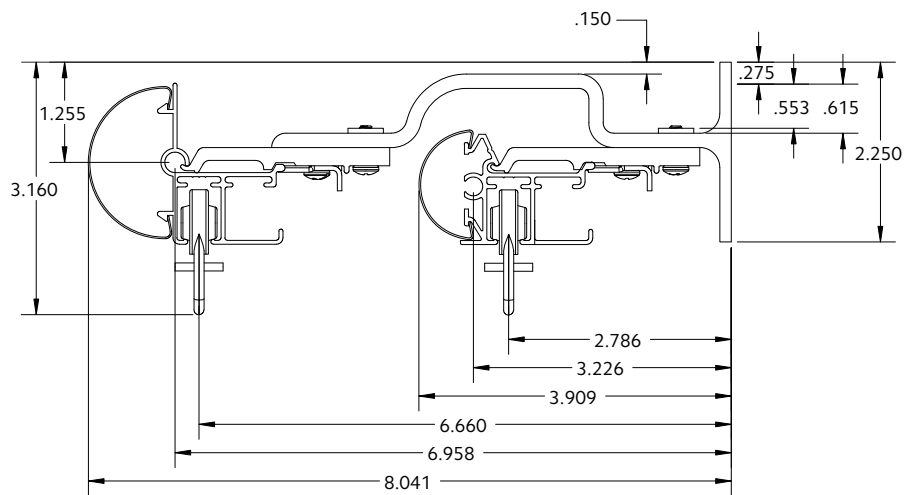

Double Wall Mount using parts:

To achieve this look, order Estate rod ceiling mounted. 94130xxx brackets are included with the rod. Then order one, item 71134110 double bracket in the quantity needed based on the bracket spacing drawing on page 44.

71134110

&

94130xxx

2" Front & 1 3/8" Back Double Wall Mount