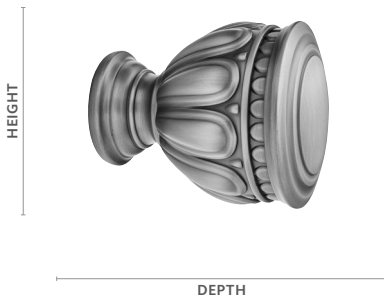

Fits		Dimensions	Quantity per Box	Full Pack	Broken Pack
2" Designer Metals™ Poles 2" Estate™ Traverse Rods		Depth: 5" Height: 4" Width: 4"	4 pairs per box	$64.64	$89.78
Product Number & Finish					
1832010	Antique Silver	1832018	Caramel	1831951	Polished Nickel
1832017	Black	1832012	Gilded Bronze	1832011	Satin Nickel
1832013	Brushed Bronze	1832014	Oil Rubbed Bronze		

Corsa