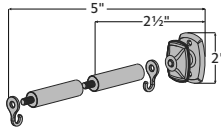

3" Holdbacks

Contemporary Round

Dimensions		Quantity per Box	Full Pack	Broken Pack
Depth: 2½"-5"	Post arm with 2½" or 5" clearance included	4 pairs per box	$31.17	$43.29
Height: 3"				
Width: 3"				

Product Number & Finish					
1831495	Antique Silver	1831447	Caramel	1831969	Polished Nickel
1831448	Black	1831493	Gilded Bronze	1831494	Satin Nickel
1831492	Brushed Bronze	1831491	Oil Rubbed Bronze