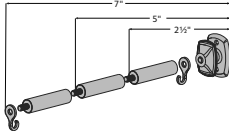

Accessories

4½" Scarf Ring

Dimensions		Quantity per Box	Full Pack	Broken Pack
Depth: 8½"	Post arm with 2½", 5" or 7½" clearance included	4 pairs per box	$48.88	$67.89
Height: 4¾"				
Width: 4¾"				

Product Number & Finish					
1831437	Antique Silver	1831429	Caramel	1831975	Polished Nickel
1831430	Black	1831435	Gilded Bronze	1831436	Satin Nickel
1831434	Brushed Bronze	1831433	Oil Rubbed Bronze		

Holdback Arm with Endcap