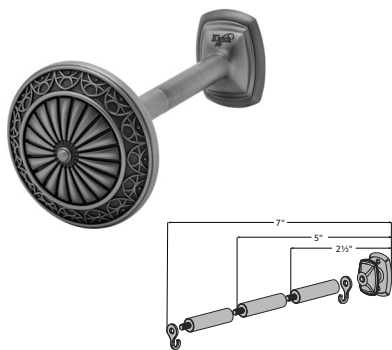

Camber

Dimensions		Quantity per Box	Full Pack	Broken Pack
Depth: 2½"-7"	Post arm with 2½", 5" or 7½" clearance included	4 pairs per box	$31.17	$43.29
Height: 4"				
Width: 4"				

Product Number & Finish					
1831531	Antique Silver	1831523	Caramel	1831974	Polished Nickel
1831524	Black	1831529	Gilded Bronze	1831530	Satin Nickel
1831528	Brushed Bronze	1831527	Oil Rubbed Bronze