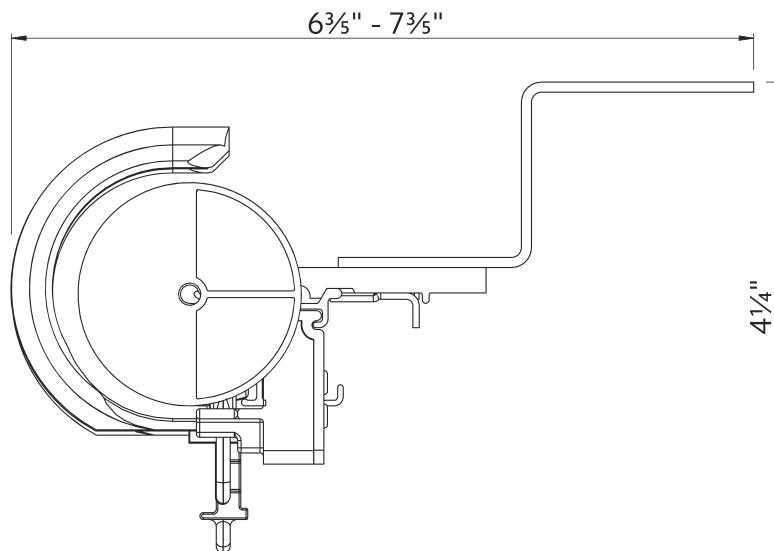

94130xxx

⊗

1796061

1 3/8" Ceiling Mount

2" Ceiling Mount

Double Wall Mount using parts:

To achieve this look, order Estate rod, ceiling mounted. 94130xxx brackets are included with the rod. Then order one, item 94125xxx double bracket and two, item 1796061 ceiling mount brackets multiplied by the quantity needed based on the bracket spacing drawing on page 44.