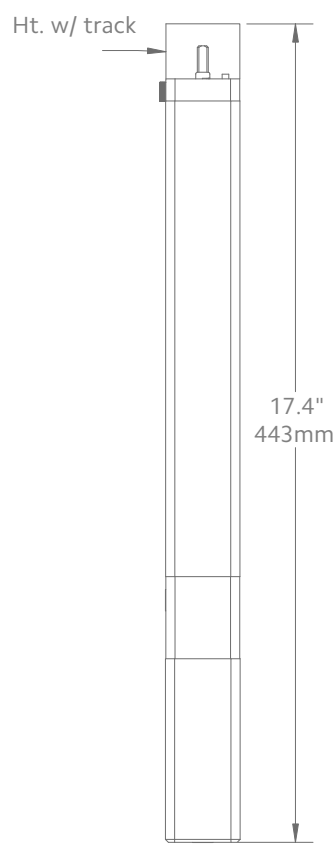

Front View

Bottom View

Motor Unit	Product No.
AMP™ Drapery Motor	62001300

Follow track specifications for drapery weight.