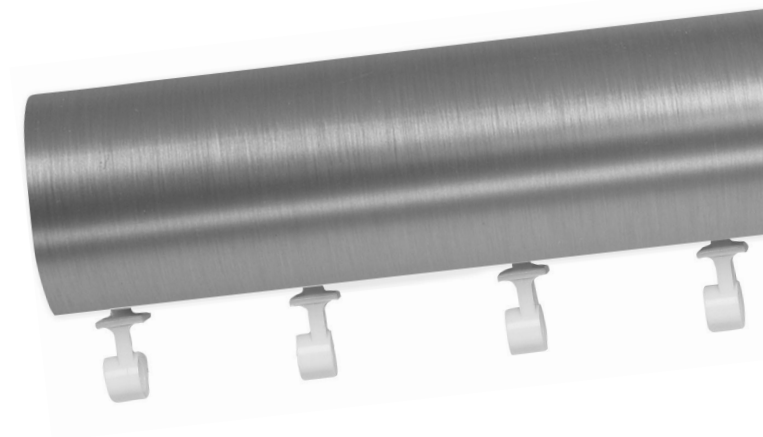

Estate™ Keystones | Gilded Bronze

Available in 1 3/8" & 2".