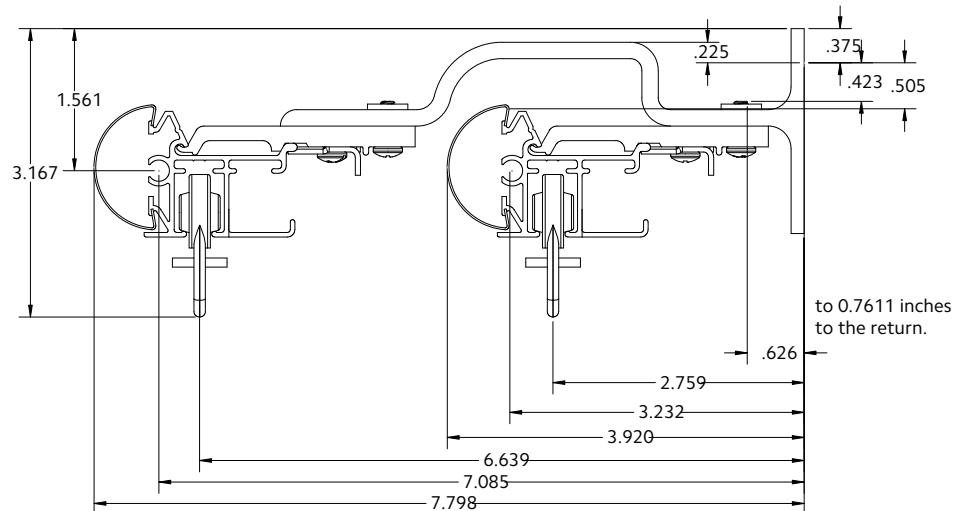

1 3/8" Front & 1 3/8" Back Double Wall Mount