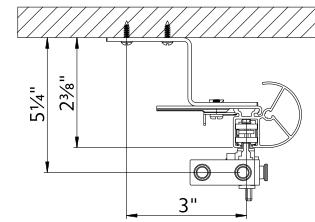

Track Style

Dimensions

Wall Mount (use 81002xxx bracket)

Ceiling Mount

Available Colors

White

Gray

Bronze