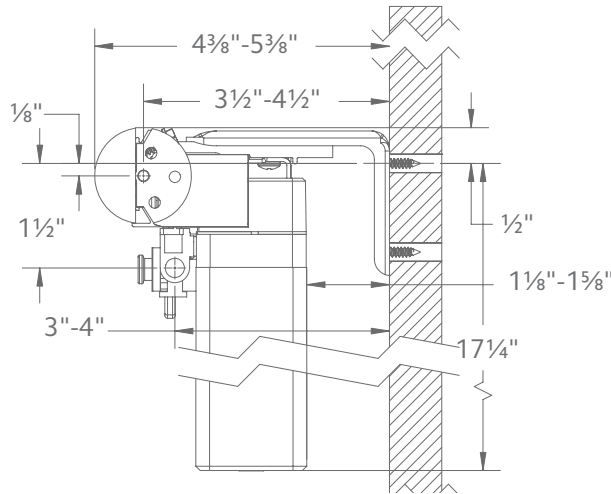

1 3/8" Wall Mount