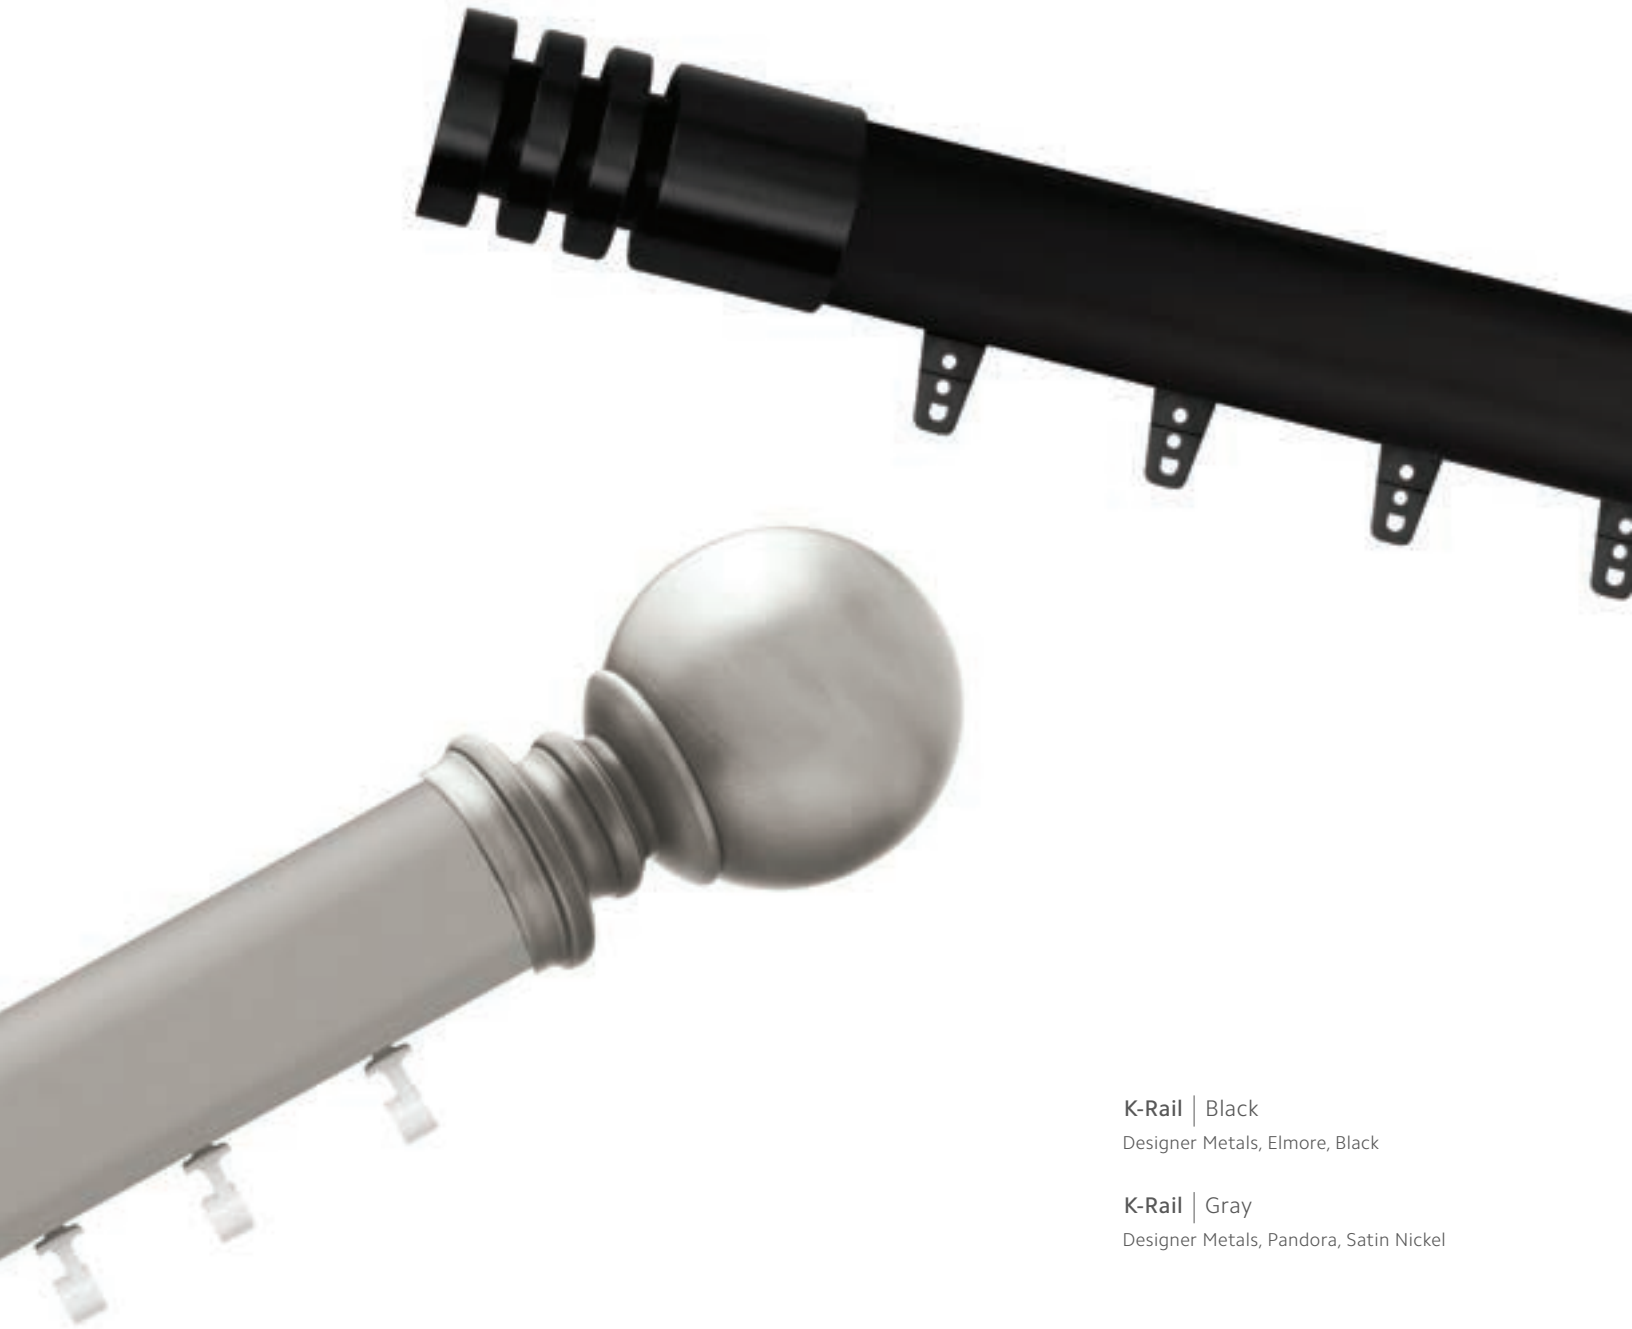

K-Rail | Black
Designer Metals, Elmore, Black

K-Rail | Gray
Designer Metals, Pandora, Satin Nickel