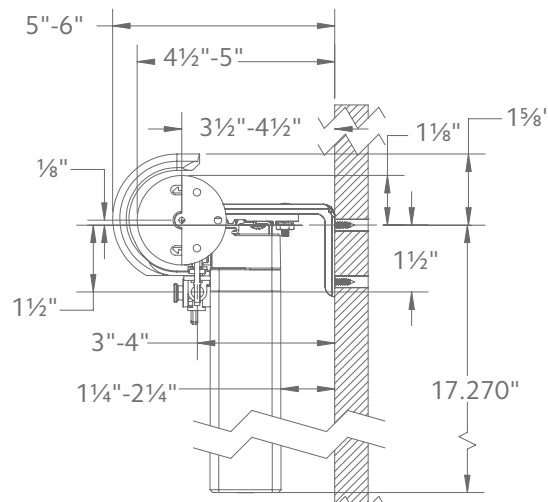

2" Wall Mount