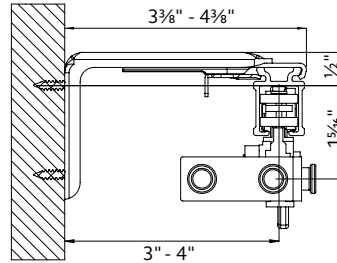

Dimensions

Wall Mount