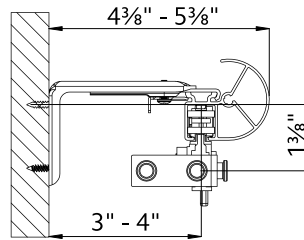

Track Style

Dimensions

Wall Mount (use 81002xxx bracket)

Ceiling Mount

Available Colors

White

Gray

Bronze