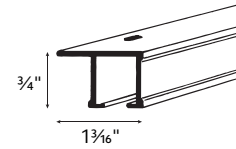

Dimensions