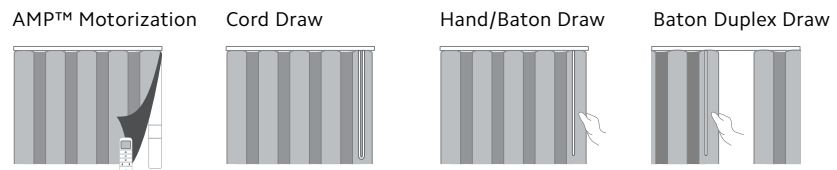

Available Draw Types

Available Bends

Architrac® Series 94001 with AMP™ Motorization cannot be bent or curved.