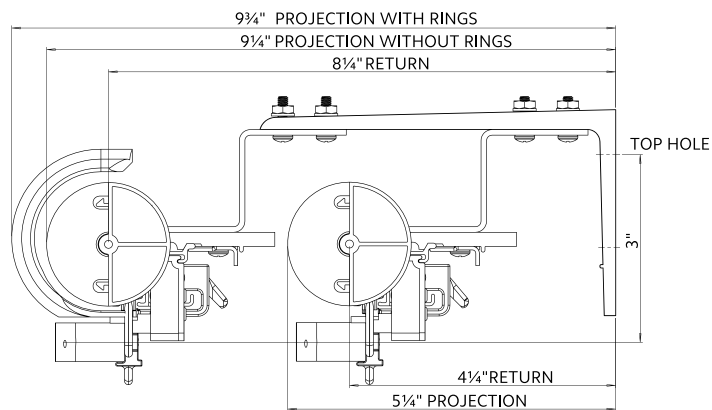

2" Double Wall Mount