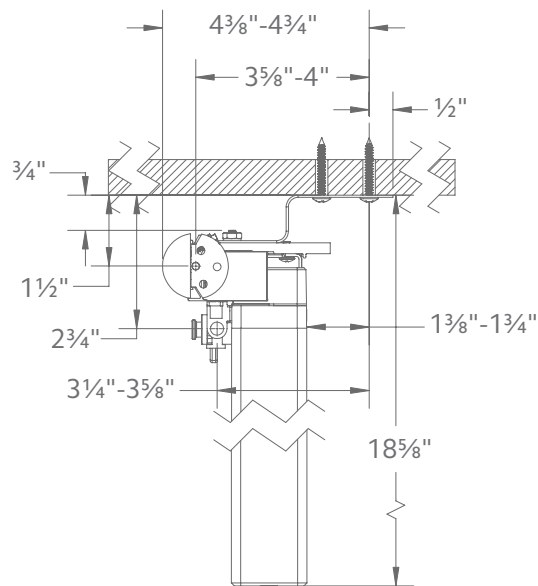

94130xxx

⊗

1796061

1 3/8" Ceiling Mount

2" Ceiling Mount

Double Wall Mount using parts:

To achieve this look, order Estate rod, ceiling mounted. 94130xxx brackets are included with the rod. Then order one, item 94125xxx double bracket and two, item 1796061 ceiling mount brackets multiplied by the quantity needed based on the bracket spacing drawing on page 10.