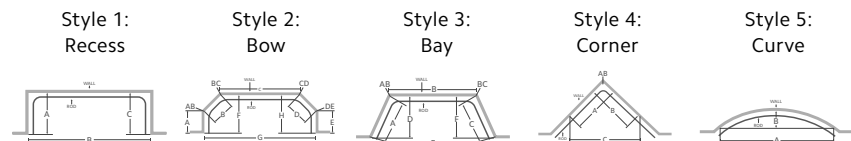

For more detailed information about this track, please visit our resource library at kirsch.com.