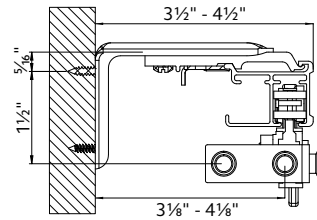

Architrac® Series 94001

Series 94001 Overview

Overview

- AMP™ Motorization available
- Assembled sets includes all necessary components
- Most versatile Architrac® Rod
- Heavy duty, ball bearing pulleys
- Heavy duty, wheeled (Ripplefold™) or ball bearing (pleated) carriers
- Can be curved or bent (not available for motorized tracks)
- Wall or ceiling mount available
- Manual or Motorized Drawn Rods

Track Style

Dimensions

Wall Mount

Ceiling Mount

Available Colors

Draw	Mount	Operation	Maximum Track Set	Maximum Fabric Weight	Pounds Per Foot
One-Way	Ceiling	Manual	20'	80 lbs.	4
	Wall	Motorized	16'	64 lbs.	4
Two-Way	Ceiling	Manual	40'	160 lbs.	4
	Wall	Motorized	16'	64 lbs.	4

Max track lengths and maximum fabric weights do not apply to curved tracks. Send complete specifications and fabric weight to customer service for feasibility.

Available Draw Types

Available Bends

Architrac® Series 94001 with AMP™ Motorization cannot be bent or curved.

For more detailed information about this track, please visit our resource library at kirsch.com.