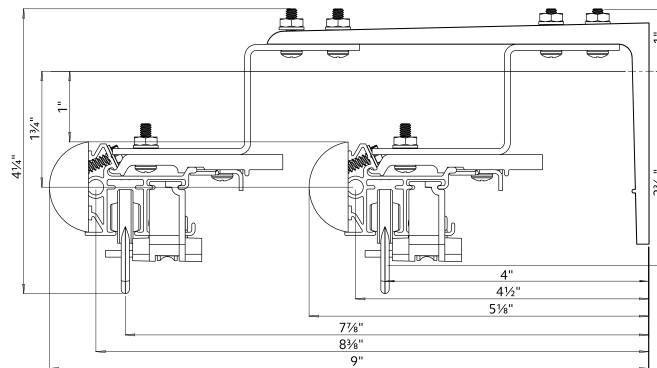

Double Wall Mount using parts:

To achieve this look, order Estate rod, ceiling mounted. 94130xxx brackets are included with the rod. Then order one, item 94125xxx double bracket and two, item 1796061 ceiling mount brackets multiplied by the quantity needed based on the bracket spacing drawing on page 23.

94125xxx

⊗

1796061

⊗

94130xxx

1 3/8" Double Wall Mount