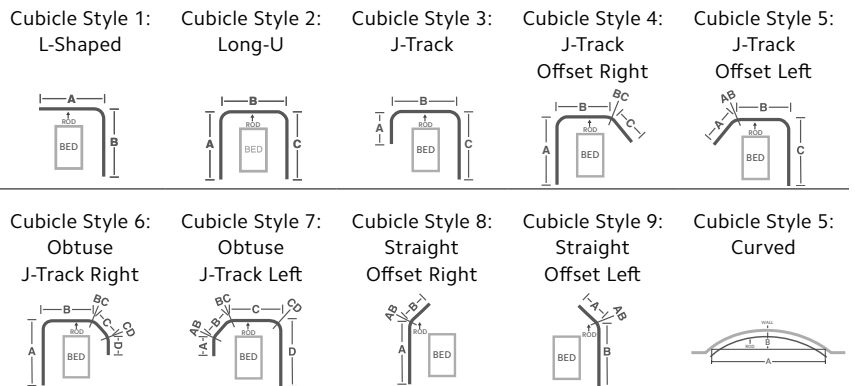

Available Bends

Architrac® Series 94001 with AMP™ Motorization cannot be bent or curved.