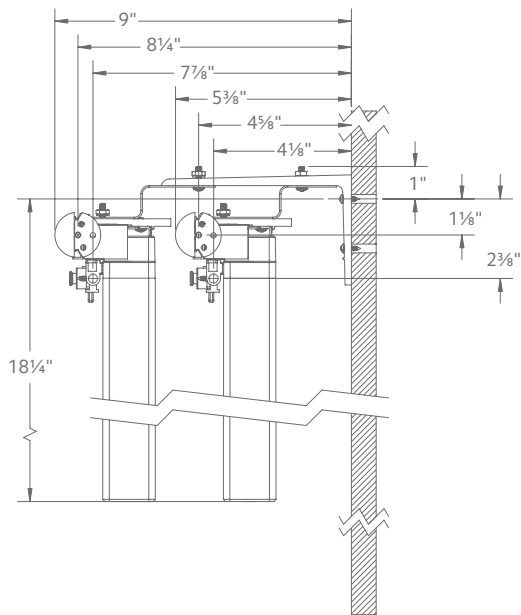

Double Wall Mount using parts:

To achieve this look, order Estate rod, ceiling mounted. 94130xxx brackets are included with the rod. Then order one, item 94125xxx double bracket and two, item 1796061 ceiling mount brackets multiplied by the quantity needed based on the bracket spacing drawing on page 10.

94125xxx

⊕

1796061

⊕

94130xxx

1 3/8" Double Wall Mount