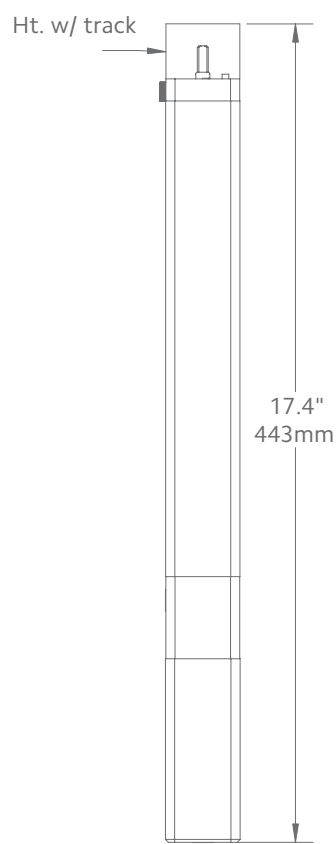

Front View

Bottom View

Motor Unit	Product No.
AMP™ Drapery Motor	62001300

Follow track specifications for drapery weight.