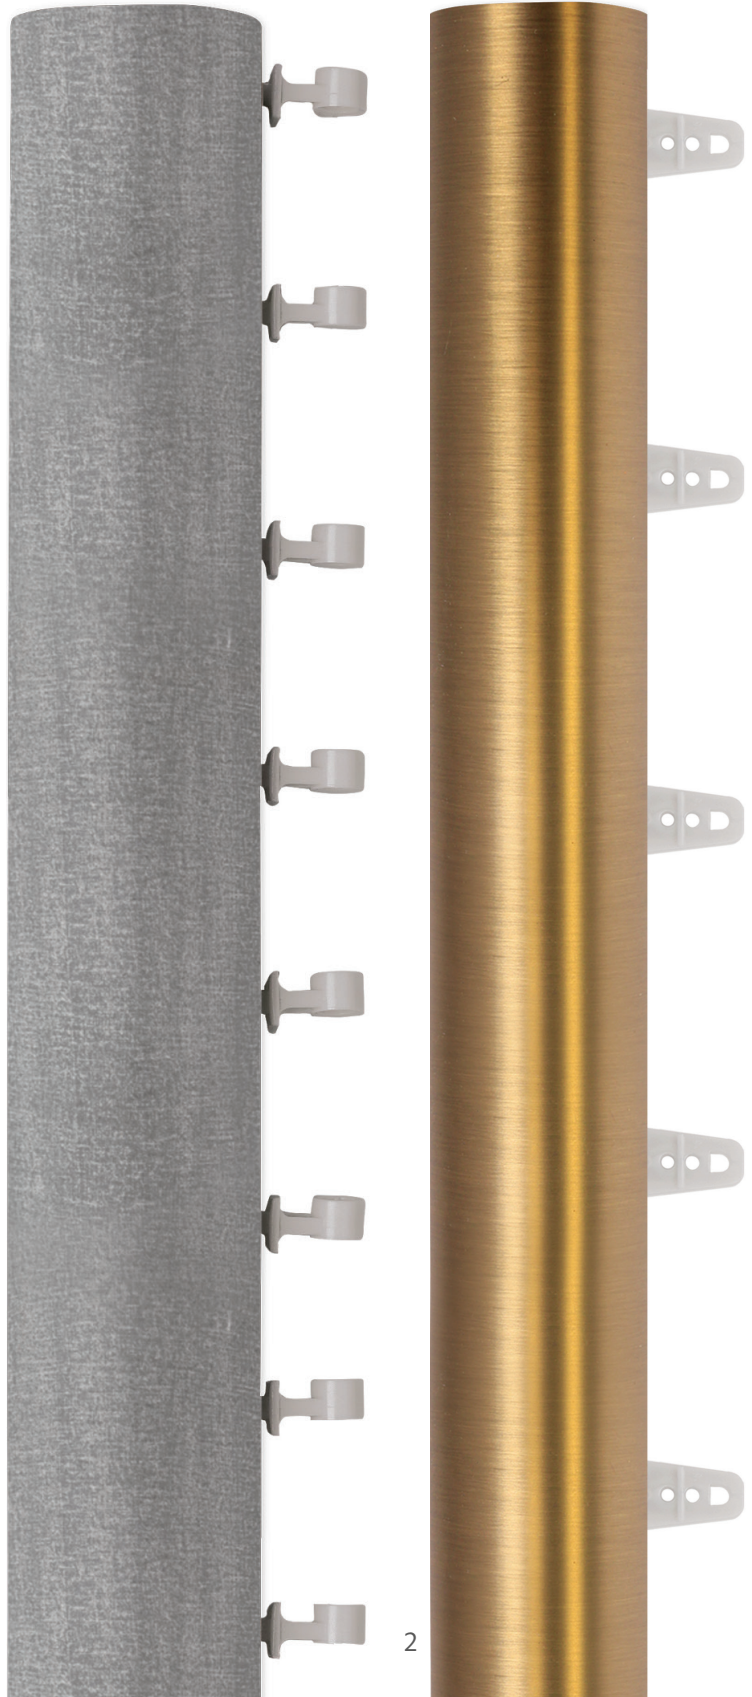

COLLECTION OVERVIEW

6 FASCIA STYLES
A style for everyone

2 DRAPERY HEADINGS
Pleated, Ripplefold™

5 DRAW TYPES
Motorized, Hand, Baton,
Baton Duplex and Cord

1 COLLECTION

AMP™ MOTORIZATION COMPATIBLE

- 1 | Buckingham®
- 2 | Designer Metals™
- 3 | Wood Trends™

- 4 | Wrought Iron
- 5 | Chroma
- 6 | Varia