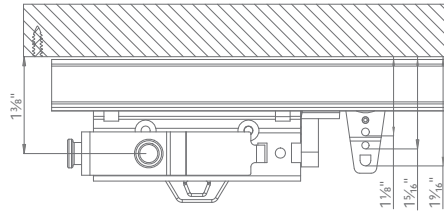

Architrac® Series 94004

Series 94004 Overview

Overview

- Assembled sets includes all necessary components
- Low profile, baton draw rod ($\frac{3}{4}$ "
- Heavy duty, wheeled (Ripplefold™) or ball bearing (pleated) carriers
- Cannot be curved or bent
- Ceiling mount only
  (Track pre-drilled 16" on center for direct ceiling mount)
- Baton options available

Track Style

Dimensions

Ceiling Mount

Available Colors

White

Gray

Bronze

Black

Draw	Mount	Operation	Maximum Track Set	Maximum Fabric Weight	Pounds Per Foot
One-Way	Ceiling Recessed	Manual	16'	64 lbs	4
Two-Way	Ceiling Recessed	Manual	32'	128 lbs	4

Max track lengths and maximum fabric weights do not apply to curved tracks. Send complete specifications and fabric weight to customer service for feasibility.

Available Draw Types

Hand/Baton Draw

For more detailed information about this track, please visit our resource library at kirsch.com.