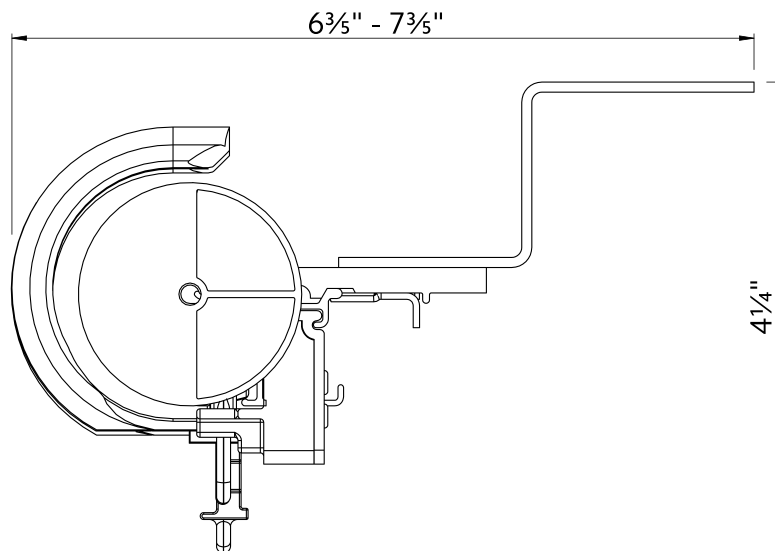

94130xxx

⊗

1796061

1 3/8" Ceiling Mount

2" Ceiling Mount

Double Wall Mount using parts:

To achieve this look, order Estate rod, ceiling mounted. 94130xxx brackets are included with the rod. Then order one, item 94125xxx double bracket and two, item 1796061 ceiling mount brackets multiplied by the quantity needed based on the bracket spacing drawing on page 23.