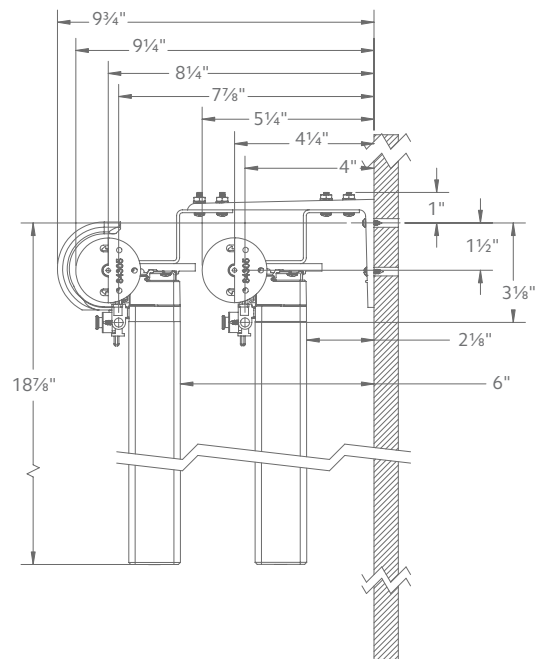

2" Double Wall Mount