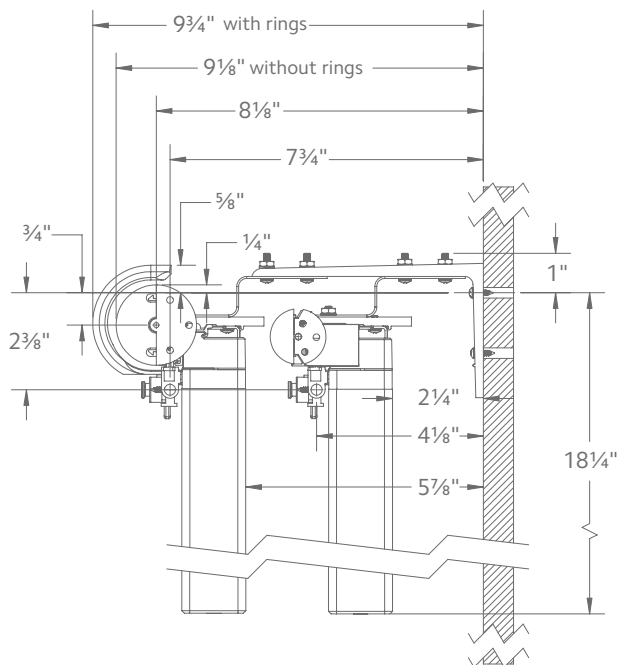

2" Front & 1 3/8" Back Double Wall Mount