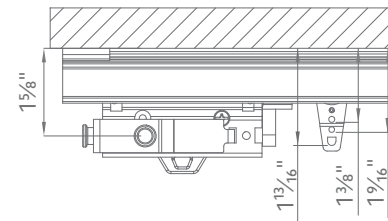

Track Style

Dimensions

Wall Mount

Ceiling Mount

Available Colors

White

Gray

Bronze