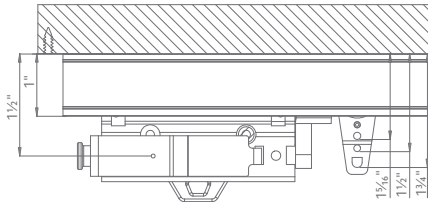

Track Style

Dimensions

Ceiling Mount

Available Colors

White

Gray

Bronze

Black