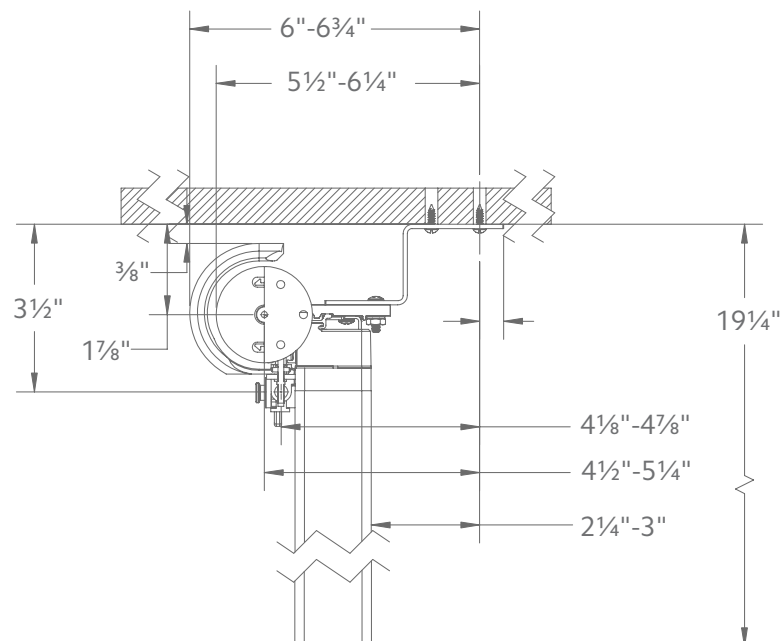

94130xxx

⊗

1796061

1 3/8" Ceiling Mount

2" Ceiling Mount

Double Wall Mount using parts:

To achieve this look, order Estate rod, ceiling mounted. 94130xxx brackets are included with the rod. Then order one, item 94125xxx double bracket and two, item 1796061 ceiling mount brackets multiplied by the quantity needed based on the bracket spacing drawing on page 10.