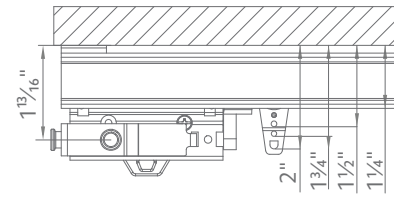

Track Style

Dimensions

Wall Mount

Ceiling Mount

Available Colors

Draw	Mount	Operation	Maximum Track Set	Maximum Fabric Weight	Pounds Per Foot
One-Way	Ceiling	Manual	20'	80 lbs.	4
	Wall	Motorized	16'	64 lbs.	4
Two-Way	Ceiling	Manual	40'	160 lbs.	4
	Wall	Motorized	16'	64 lbs.	4