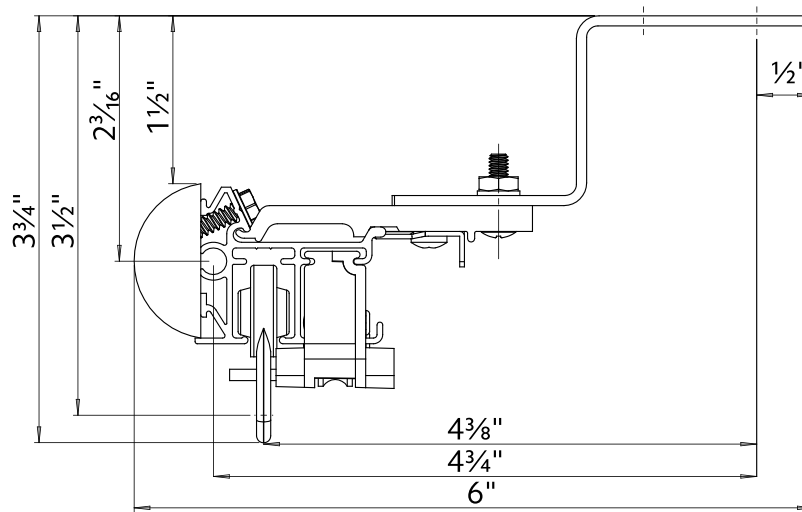

How long is the power cord?

6 ft The durable, non-extendable power cord is extra long for out of reach places. Any extra can be rolled and secured for a tidy look. Cable extensions are available in 15", 4', 10' and 20' lengths to reach outlets that are farther away from the motor.

Available Colors

White

Side View

Front View

Bottom View

Motor Unit	Product No.
AMP™ Drapery Motor	62001300

Technical Specs	AMP™ Motor
Power Supply	DC 16.5V-0.89A (100-240VAC 50/60Hz 0.5A)
Amperage	2.55Ah
Average Linear Speed	7.8inches/sec
Power Consumption	40 watts
Torque	1.2Nm
Power Cable Length	6 feet
Variable Speed	80, 100 & 120 rpm
Certifications	UL/CE
Max. Track Length	Estate™ - 16 ft Architrac™ 94001 - 16 ft
Max. Load	64 lbs

94130xxx

⊗

1796061

1 3/8" Ceiling Mount

2" Ceiling Mount

Double Wall Mount using parts:

To achieve this look, order Estate rod, ceiling mounted. 94130xxx brackets are included with the rod. Then order one, item 94125xxx double bracket and two, item 1796061 ceiling mount brackets multiplied by the quantity needed based on the bracket spacing drawing on page 23.