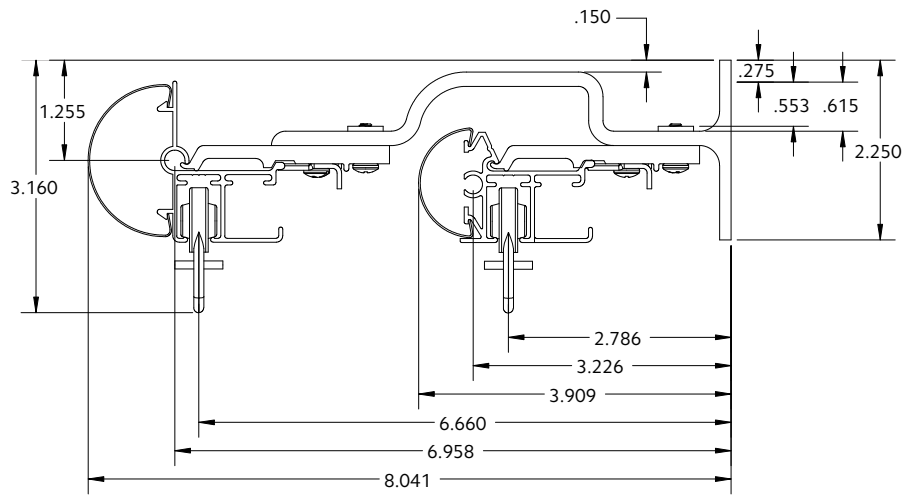

Double Wall Mount using parts:

To achieve this look, order Estate rod ceiling mounted. 94130xxx brackets are included with the rod. Then order one, item 71134110 double bracket in the quantity needed based on the bracket spacing drawing on page 23.

71134110

⊕

94130xxx

2" Front & 1 3/8" Back Double Wall Mount