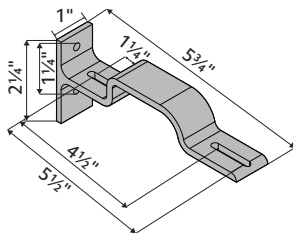

Double Bracket

Fits	Dimensions	Quantity per Box	Full Pack	Broken Pack

1 3/8" Estate™ Traverse Rods	Depth: 5 3/4"	10 pieces per box	$11.29	$15.68
2" Estate™ Traverse Rods	Height: 2 1/4"			
	Width: 1"			

Product Number & Finish

71134110	Satin Brass