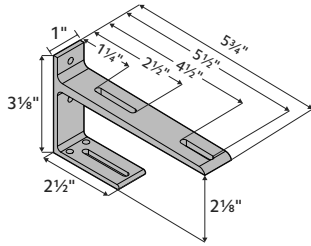

2" Estate™ Traverse Rod Components

To learn more about the technical specs on Estate Traverse Rods and AMP™ Motorization, see pages 46-49.

Double Bracket

Fits	Dimensions	Quantity per Box	Full Pack	Broken Pack
1 3/8" Estate™ Traverse Rods 2" Estate™ Traverse Rods	Depth: 5 3/4" Height: 3 1/8" Width: 1"	10 pieces per box	$11.29	$15.68
Product Number & Finish				
71132062	Antique Brass	71132110	Satin Brass	
71132006	Black	71132012	Satin Nickel	

Item	Product No. & Finish	Description	Unit of Measure	Full Pack Price	Broken Pack Price
	62101000 White 62101010 Black	AMP Remote Control RF 2W 15 Channel	1 piece per box	$37.71	n/a
	62201300 White	AMP Battery Charger 16.5V/0.89A	1 piece per box	$15.92	n/a
	62102000 White	AMP Gateway USB Bridge	1 piece per box	$111.38	n/a
	62109000 White	AMP Wall Switch Surface RF 2W 15 Channel	1 piece per box	$48.66	n/a
	62108000 White	AMP Wall Switch RF 2W 15 Channel	1 piece per box	$30.42	n/a
	1026660	15" Cable Assembly	10 pieces per box	$5.63	n/a
	1026661	4' Cable Assembly	10 pieces per box	$6.71	n/a
	1026662	10' Cable Assembly	10 pieces per box	$9.97	n/a
	1026663	20' Cable Assembly	10 pieces per box	$14.44	n/a