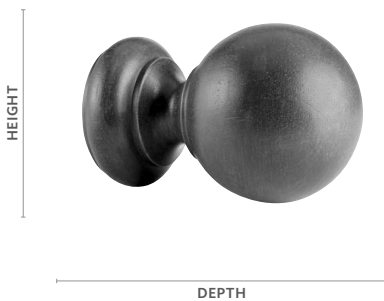

Fits	Dimensions	Unit of Measure	Dealer Cost
1 3/8" Buckingham® Poles	Depth: 3 1/2"	Pair	$78.84
1 3/8" Estate™ Traverse Rods	Height: 2 1/2"		
1 3/8" K-Rail Traverse Rods	Width: 2 1/2"		

Product Number & Finish					
292169701	Aged Gold	292169856	Dark Walnut	292169855	Shimmer
292169709	Black Gold	292169755	Distressed Oak	292169749	Slate
292169753	Camden	292169756	Moonglow	292169757	Sterling
292169754	Castle Rock	292169791	Old World White	292169131	Venetian
292169751	Cottage White	292169805	Ornate	292169758	Winterwood