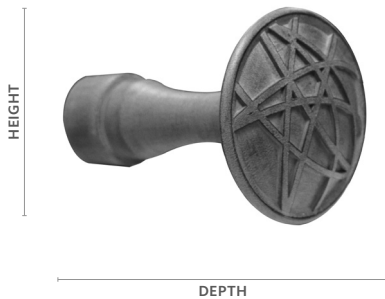

Dimensions	Unit of Measure	Dealer Cost

Depth: 7½"
Height: 4¾"
Width: 4¾"

Pair

$134.57

Product Number & Finish			

292408751	Aged Gold	292408856	Dark Walnut	292408855	Shimmer
292408709	Black Gold	292408755	Distressed Oak	292408749	Slate
292408753	Camden	292408756	Moonglow	292408757	Sterling
292408754	Castle Rock	292408791	Old World White	292408131	Venetian
292408751	Cottage White	292408805	Ornate	292408758	Winterwood

Larkin