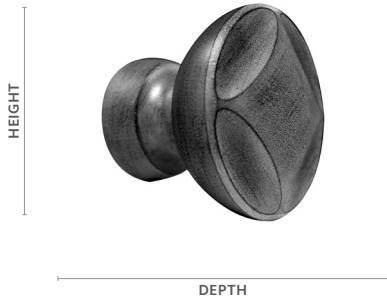

1 3/8" Finials & Endcaps

Larkin

Fits	Dimensions	Unit of Measure	Dealer Cost
1 3/8" Buckingham® Poles 1 3/8" Estate™ Traverse Rods 1 3/8" K-Rail Traverse Rods	Depth: 2 1/2" Height: 2 3/4" Width: 2 3/4"	Pair	$78.84

Product Number & Finish			
292176701 Aged Gold	292176856 Dark Walnut	292176855 Shimmer	
292176709 Black Gold	292176755 Distressed Oak	292176749 Slate	
292176753 Camden	292176756 Moonglow	292176757 Sterling	
292176754 Castle Rock	292176791 Old World White	292176131 Venetian	
292176751 Cottage White	292176805 Ornate	292176758 Winterwood	

Oxford