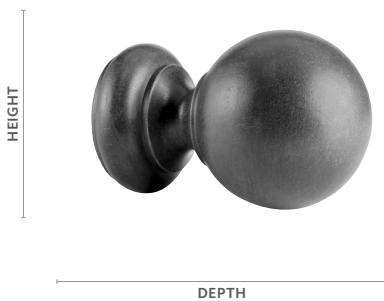

Fits	Dimensions	Unit of Measure	Dealer Cost
2" Buckingham® Poles 2" Estate™ Traverse Rods	Depth: 5¼" Height: 3¾" Width: 3¾"	Pair	$115.35
Product Number & Finish			
CWB559701 Aged Gold	CWB559856 Dark Walnut	CWB559855 Shimmer	
1829897 Black Gold	292559755 Distressed Oak	1829893 Slate	
292559753 Camden	292559756 Moonglow	292559757 Sterling	
292559754 Castle Rock	1829892 Old World White	1829896 Venetian	
292559751 Cottage White	1829895 Ornate	292559758 Winterwood