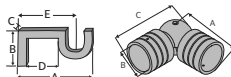

Use the measurement guide to the left to help determine the correct dimensions for your selected product.