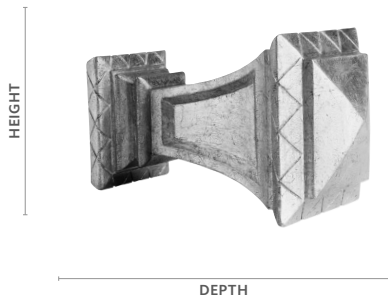

Carrington

Fits	Dimensions	Unit of Measure	Dealer Cost
1 3/8" Buckingham® Poles 1 3/8" Estate™ Traverse Rods 1 3/8" K-Rail Traverse Rods	Depth: 2 3/4" Height: 2" Width: 2"	Pair	\$78.84
Product Number & Finish			
292171701 Aged Gold	292171856 Dark Walnut	292171855 Shimmer	
292171709 Black Gold	292171755 Distressed Oak	292171749 Slate	
292171753 Camden	292171756 Moonglow	292171757 Sterling	
292171754 Castle Rock	292171791 Old World White	292171131 Venetian	
292171751 Cottage White	292171805 Ornate	292171758 Winterwood	

Concord

Fits	Dimensions	Unit of Measure	Dealer Cost
1 3/8" Buckingham® Poles 1 3/8" Estate™ Traverse Rods 1 3/8" K-Rail Traverse Rods	Depth: 2 1/4" Height: 2 1/4" Width: 2 1/4"	Pair	\$78.84
Product Number & Finish			
292172701 Aged Gold	292172856 Dark Walnut	292172855 Shimmer	
292172709 Black Gold	292172755 Distressed Oak	292172749 Slate	
292172753 Camden	292172756 Moonglow	292172757 Sterling	
292172754 Castle Rock	292172791 Old World White	292172131 Venetian	
292172751 Cottage White	292172805 Ornate	292172758 Winterwood	

Aston | Moonglow
Stamford | Distressed Oak

1 3/8" Finials & Endcaps

Cross Geometric

Fits	Dimensions	Unit of Measure	Dealer Cost
1 3/8" Buckingham® Poles 1 3/8" Estate™ Traverse Rods 1 3/8" K-Rail Traverse Rods	Depth: 4 1/2" Height: 2 1/2" Width: 2 1/2"	Pair	\$78.84
Product Number & Finish			
292151701 Aged Gold	292151856 Dark Walnut	292151855 Shimmer	
292151709 Black Gold	292151755 Distressed Oak	292151749 Slate	
292151753 Camden	292151756 Moonglow	292151757 Sterling	
292151754 Castle Rock	292151791 Old World White	292151131 Venetian	
292151751 Cottage White	292151805 Ornate	292151758 Winterwood	