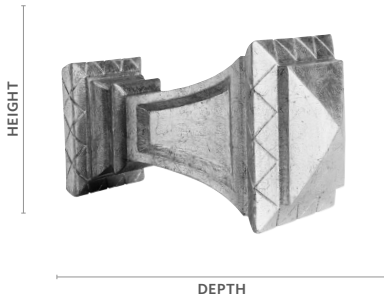

2" Finials & Endcaps

Cross Geometric

Fits	Dimensions	Unit of Measure	Dealer Cost
2" Buckingham® Poles 2" Estate™ Traverse Rods	Depth: 6" Height: 4" Width: 4"	Pair	$115.35
Product Number & Finish			
CWB903701 Aged Gold	CWB903856 Dark Walnut	CWB903855 Shimmer	
1829909 Black Gold	292903755 Distressed Oak	1829905 Slate	
292903753 Camden	292903756 Moonglow	292903757 Sterling	
292903754 Castle Rock	1829904 Old World White	1829908 Venetian	
292903751 Cottage White	1829907 Ornate	292903758 Winterwood	

Davenport