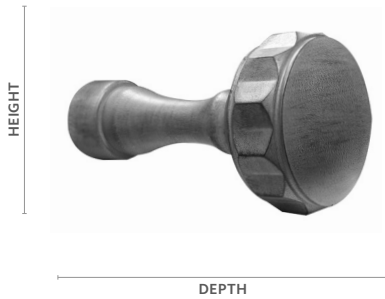

Dimensions	Unit of Measure	Dealer Cost

Depth: 9¼"
Height: 4¼"
Width: 4¼"

Pair

$134.57

Product Number & Finish			

292410751	Aged Gold	292410856	Dark Walnut	292410855	Shimmer
292410709	Black Gold	292410755	Distressed Oak	292410749	Slate
292410753	Camden	292410756	Moonglow	292410757	Sterling
292410754	Castle Rock	292410791	Old World White	292410131	Venetian
292410751	Cottage White	292410805	Ornate	292410758	Winterwood

Harper