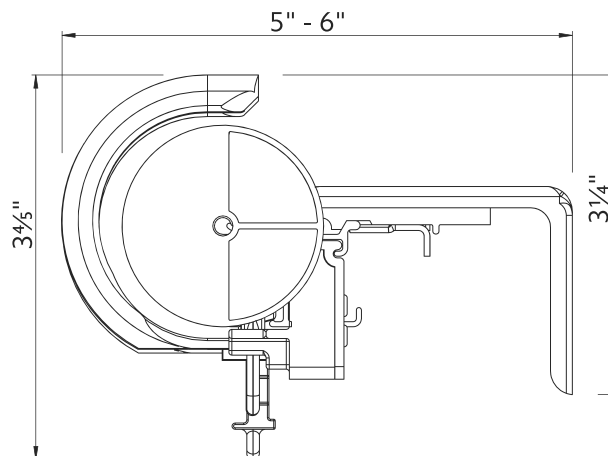

2" Wall Mount