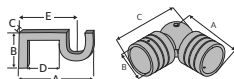

Use the measurement guide to the left to help determine the correct dimensions for your selected product.