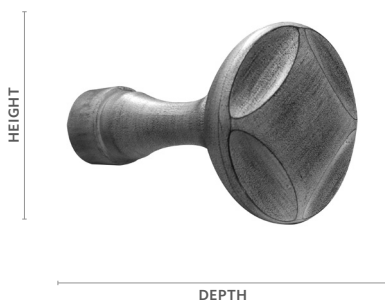

Dimensions	Unit of Measure	Dealer Cost

Depth: 8¾"
Height: 5"
Width: 5"

Pair

$134.57

Product Number & Finish			

292409751	Aged Gold	292409856	Dark Walnut	292409855	Shimmer
292409709	Black Gold	292409755	Distressed Oak	292409749	Slate
292409753	Camden	292409756	Moonglow	292409757	Sterling
292409754	Castle Rock	292409791	Old World White	292409131	Venetian
292409751	Cottage White	292409805	Ornate	292409758	Winterwood