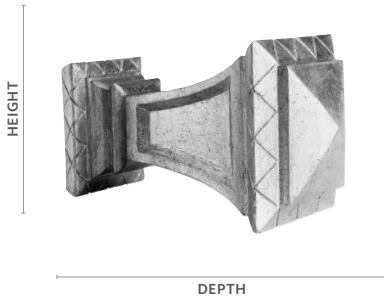

3" Finials & Endcaps

Cross Geometric

Fits	Dimensions	Unit of Measure	Dealer Cost
3" Buckingham® Poles	Depth: 7$\frac{7}{8}$" Height: 5$\frac{1}{8}$" Width: 5$\frac{1}{8}$"	Pair	$162.78
Product Number & Finish			
CWB115701 Aged Gold	CWB115856 Dark Walnut	CWB115855 Shimmer	
1829927 Black Gold	292115755 Distressed Oak	1829923 Slate	
292115753 Camden	292115756 Moonglow	292115757 Sterling	
292115754 Castle Rock	1829922 Old World White	1829926 Venetian	
292115751 Cottage White	1829935 Ornate	292115758 Winterwood	

Davenport