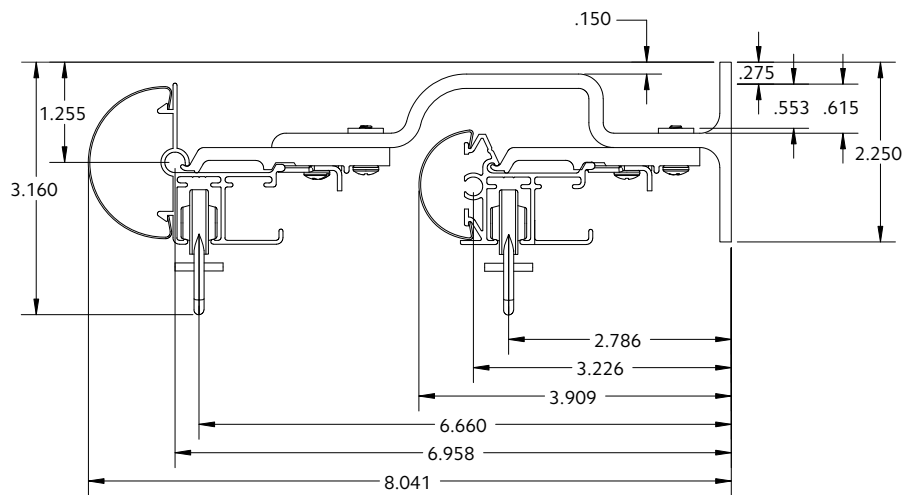

Double Wall Mount using parts:

To achieve this look, order Estate rod ceiling mounted. 94130xxx brackets are included with the rod. Then order one, item 71134110 double bracket in the quantity needed based on the bracket spacing drawing on page 50.

71134110

&

94130xxx

2" Front & 1 3/8" Back Double Wall Mount