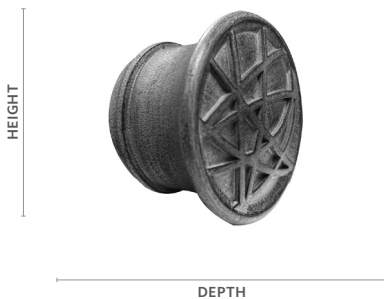

Fits	Dimensions	Unit of Measure	Dealer Cost
3" Buckingham® Poles	Depth: 3$\frac{1}{2}$" Height: 5$\frac{1}{4}$" Width: 5$\frac{1}{4}$"	Pair	$162.78
Product Number & Finish			
292197701 Aged Gold	292197856 Dark Walnut	292197855 Shimmer	
292197709 Black Gold	292197755 Distressed Oak	292197749 Slate	
292197753 Camden	292197756 Moonglow	292197757 Sterling	
292197754 Castle Rock	292197791 Old World White	292197131 Venetian	
292197751 Cottage White	292197805 Ornate	292197758 Winterwood