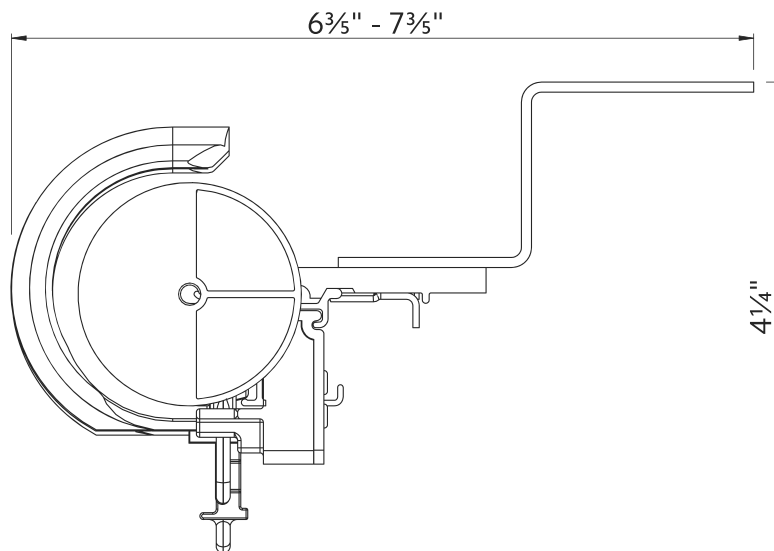

94130xxx

⊗

1796061

1 3/8" Ceiling Mount

2" Ceiling Mount

Double Wall Mount using parts:

To achieve this look, order Estate rod, ceiling mounted. 94130xxx brackets are included with the rod. Then order one, item 94125xxx double bracket and two, item 1796061 ceiling mount brackets multiplied by the quantity needed based on the bracket spacing drawing on page 50.