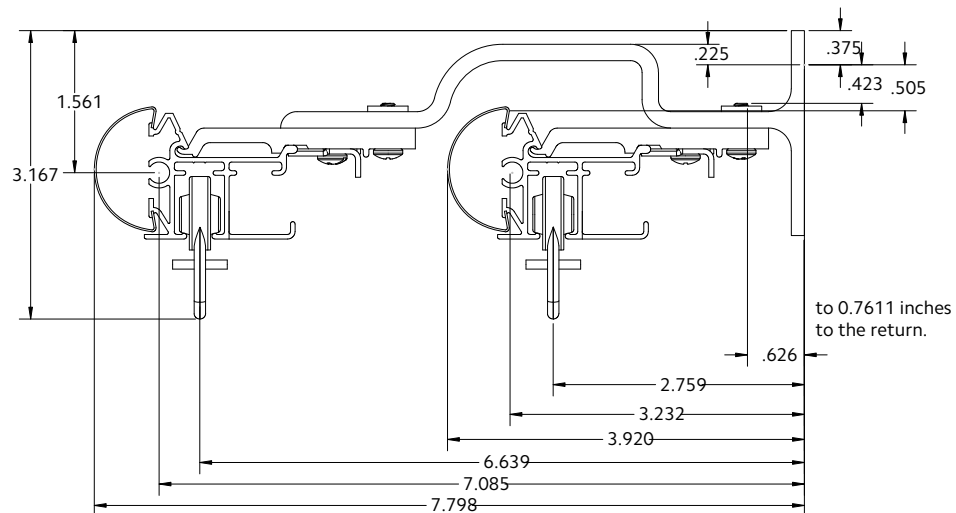

1 3/8" Front & 1 3/8" Back Double Wall Mount