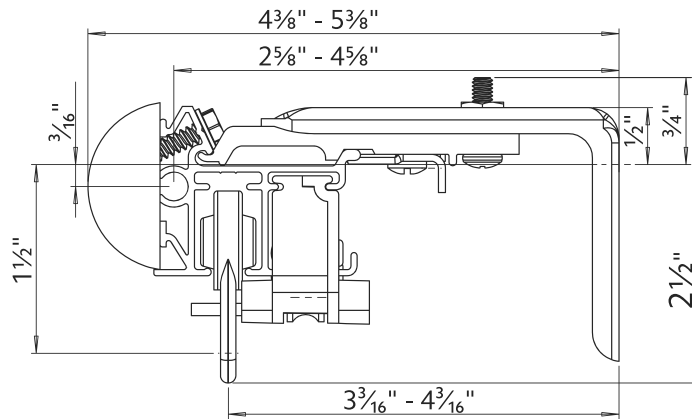

1 3/8" Wall Mount