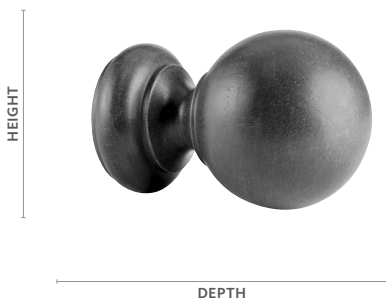

Fits	Dimensions	Unit of Measure	Dealer Cost
3" Buckingham® Poles	Depth: 6½" Height: 4½" Width: 4½"	Pair	$162.78
Product Number & Finish			
CWB254701 Aged Gold	CWB254856 Dark Walnut	CWB254855 Shimmer	
1829951 Black Gold	292254755 Distressed Oak	1829947 Slate	
292254753 Camden	292254756 Moonglow	292254757 Sterling	
292254754 Castle Rock	1829946 Old World White	1829950 Venetian	
292254751 Cottage White	1829949 Ornate	292254758 Winterwood