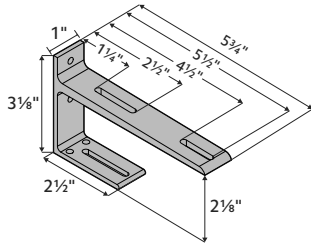

1 3/8" Estate™ Traverse Rod Components

To learn more about the technical specs on Estate Traverse Rods and AMP™ Motorization, see pages 46-49.

Double Bracket

Fits	Dimensions	Quantity per Box	Full Pack	Broken Pack
1 3/8" Estate™ Traverse Rods 2" Estate™ Traverse Rods	Depth: 5 3/4" Height: 3 1/8" Width: 1"	10 pieces per box	$11.29	$15.68

Product Number & Finish			
71132062	Antique Brass	71132110	Satin Brass
71132006	Black	71132012	Satin Nickel

Item	Product No. & Finish	Description	Unit of Measure	Full Pack Price	Broken Pack Price
	62101000 White 62101010 Black	AMP Remote Control RF 2W 15 Channel	1 piece per box	$37.71	n/a
	62201300 White	AMP Battery Charger 16.5V/0.89A	1 piece per box	$15.92	n/a
	62102000 White	AMP Gateway USB Bridge	1 piece per box	$111.38	n/a
	62109000 White	AMP Wall Switch Surface RF 2W 15 Channel	1 piece per box	$48.66	n/a
	62108000 White	AMP Wall Switch RF 2W 15 Channel	1 piece per box	$30.42	n/a
	1026660	15" Cable Assembly	10 pieces per box	$5.63	n/a
	1026661	4' Cable Assembly	10 pieces per box	$6.71	n/a
	1026662	10' Cable Assembly	10 pieces per box	$9.97	n/a
	1026663	20' Cable Assembly	10 pieces per box	$14.44	n/a