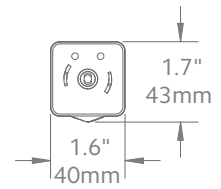

Bottom View

Motor Unit	Product No.
AMP™ Drapery Motor	62001300

Follow track specifications for drapery weight.