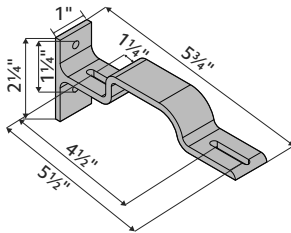

Double Bracket

Fits	Dimensions	Quantity per Box	Full Pack	Broken Pack
1 3/8" Estate™ Traverse Rods 2" Estate™ Traverse Rods	Depth: 5 3/4" Height: 2 1/4" Width: 1"	10 pieces per box	$11.29	$15.68
Product Number & Finish				
71134110	Satin Brass