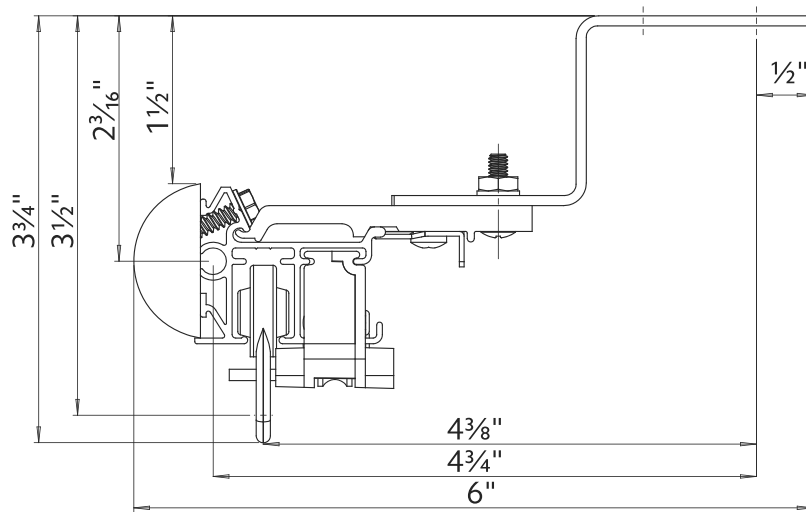

94130xxx

⊗

1796061

1 3/8" Ceiling Mount

2" Ceiling Mount

Double Wall Mount using parts:

To achieve this look, order Estate rod, ceiling mounted. 94130xxx brackets are included with the rod. Then order one, item 94125xxx double bracket and two, item 1796061 ceiling mount brackets multiplied by the quantity needed based on the bracket spacing drawing on page 50.