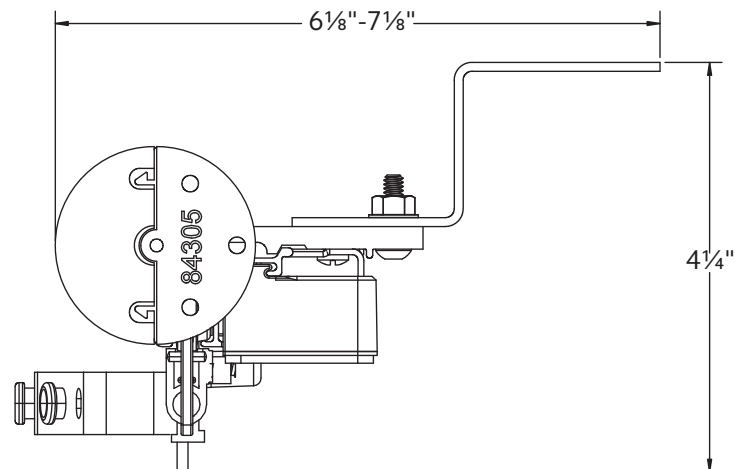

94130xxx

8

1796061

1 3/8" Ceiling Mount

2" Ceiling Mount

Double Wall Mount using parts:

To achieve this look, order Estate rod, ceiling mounted. 94130xxx brackets are included with the rod. Then order one, item 94125xxx double bracket and two, item 1796061 ceiling mount brackets multiplied by the quantity needed based on the bracket spacing drawing on page 40.