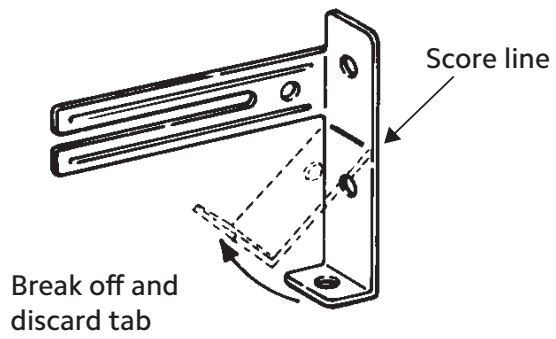

Find rod center by marking X across diameter of pole.

Pole Connector
#5610E061

Wood Elbow Configuration

Learn more about all of our collections

	Designer Metals™ Collection	Wood Trends™ Collection	Wrought Iron Collection	Estate™ Traverse Rods Collection
	sophisticated styles acrylic and metals striking finishes	crafted timelessness beautiful finishes classic designs	architectural statement remarkable history real wrought iron	form meets function innovative solutions customizable
Available Diameters	1" 1⅜" & 2"	1⅜" & 2"	1" & 1⅜"	1⅜" Wrought Iron 1⅜" & 2" Designer Metals™ Wood Trends™ 2" Varia & Chroma
Pole Lengths	Fixed - 4', 6' & 8' Telescoping - 36"-180"	4', 6', 8', 12'	6' & 8'	18"-16'
Pole Material	Metal	Wood	Metal	Wood, Metal, Varia & Chroma
Operation Modes	Stationary, Traversing Manual or Motorized Draw	Stationary, Traversing Manual or Motorized Draw	Stationary, Traversing Manual or Motorized Draw	Traversing Manual or Motorized Draw
Pole Sizing	Fixed Width & Telescoping	Fixed Width	Fixed Width	Cut to Measure
Finishes	8	9	6	62
Finials	27	18	18	106
Bracket Types	Decorative Fixed & Bypass Fixed	Decorative Fixed	Decorative Fixed & Bypass Fixed	Concealed Adjustable
Bracket Sizes	3" – 8¾", Inside Mount & Ceiling Mount	3½" – 7", Inside Mount & Ceiling Mount	3½" – 6½" & Inside Mount	1¾" – 3¼"
Treatment Styles	Stationary & Traversing	Stationary & Traversing	Stationary & Traversing	Traversing