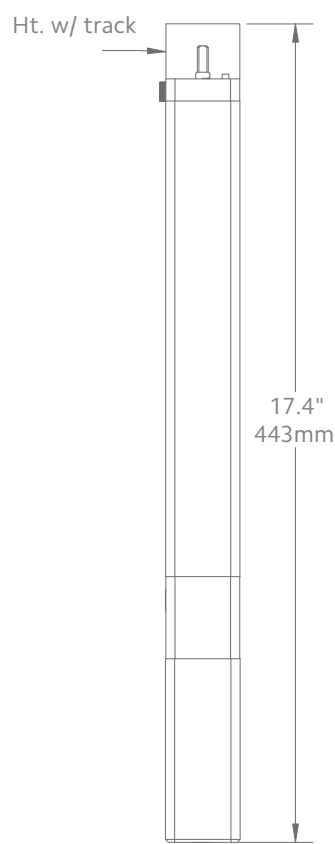

Front View

Bottom View

Motor Unit	Product No.
AMP™ Drapery Motor	62001300

Follow track specifications for drapery weight.