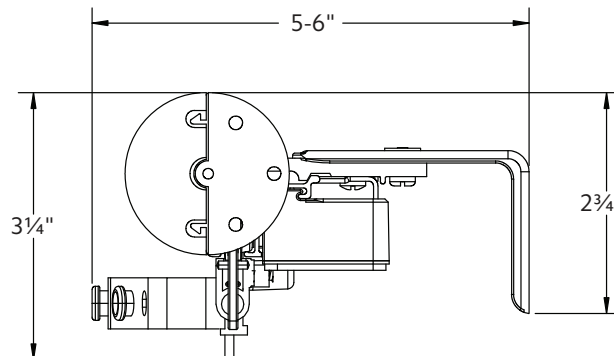

2" Wall Mount