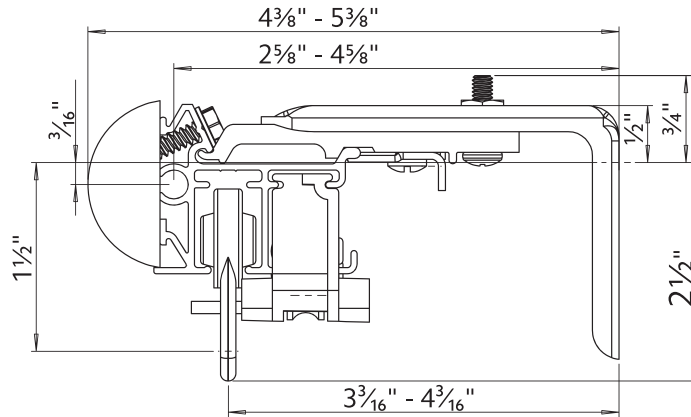

1 3/8" Wall Mount