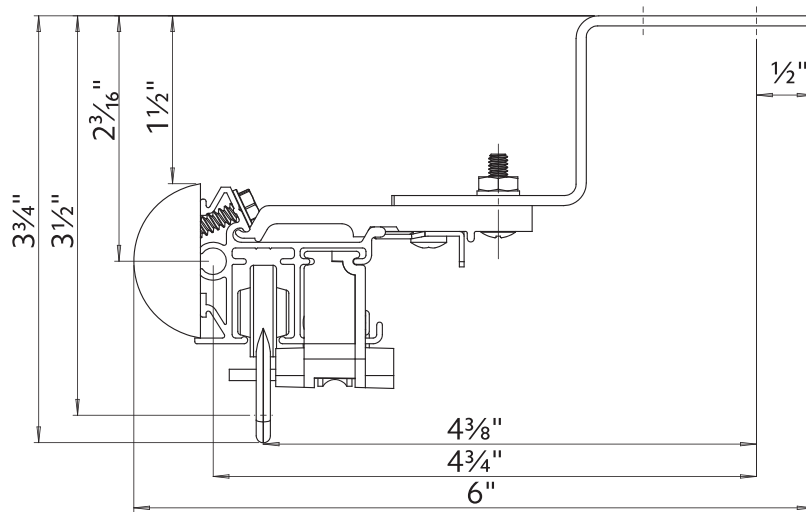

94130xxx

8

1796061

1 3/8" Ceiling Mount

2" Ceiling Mount

Double Wall Mount using parts:

To achieve this look, order Estate rod, ceiling mounted. 94130xxx brackets are included with the rod. Then order one, item 94125xxx double bracket and two, item 1796061 ceiling mount brackets multiplied by the quantity needed based on the bracket spacing drawing on page 40.