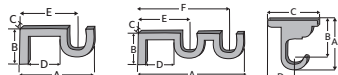

Use the measurement guide to the left to help determine the correct dimensions for your selected product.