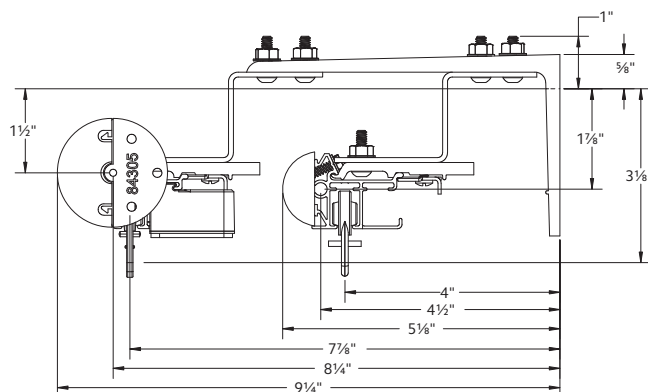

Double Wall Mount using parts:

To achieve this look, order Estate rod ceiling mounted. 94130xxx brackets are included with the rod. Then order one, item 71134110 double bracket in the quantity needed based on the bracket spacing drawing on page 40.