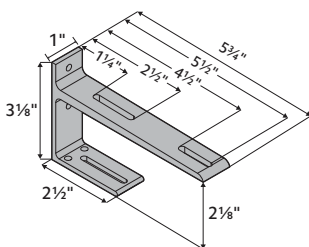

Fits	Dimensions	Quantity per Box	Full Pack	Broken Pack
1 3/8" Estate™ Traverse Rods 2" Estate™ Traverse Rods	Depth: 5 3/4" Height: 3 1/8" Width: 1"	10 pieces per box	$11.63	$16.15
Product Number & Finish				
71132062	Antique Brass	71132110	Satin Brass	
71132006	Black	71132012	Satin Nickel