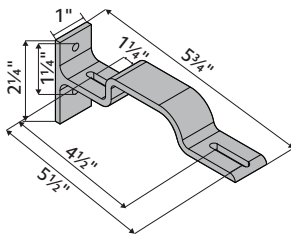

Double Bracket

Fits	Dimensions	Quantity per Box	Full Pack	Broken Pack
1 3/8" Estate™ Traverse Rods 2" Estate™ Traverse Rods	Depth: 5 3/4" Height: 2 1/4" Width: 1"	10 pieces per box	$11.63	$16.15
Product Number & Finish				
71134110 Satin Brass				

Double Bracket