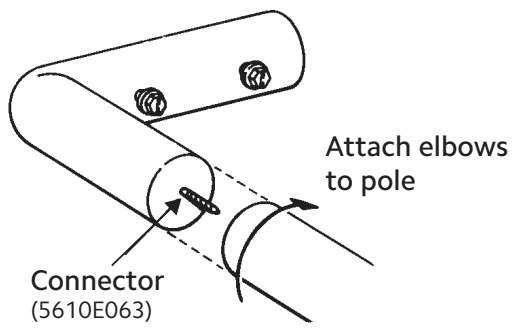

Ceiling Mount Traverse Rods					
1 3/8" Estate™	+0"	-3 5/8"	1/2"	+0"	-3 5/8"
2" Estate™	+0"	-3 5/8"	1/2"	+0"	-3 5/8"

Cutting & Splicing Wood Trends™ Poles

- Measure to desired length and carefully wrap area with an easy peel, blue painter's tape as not to damage the finish.
- Cut through the tape with sharp fine tooth saw. Cut slowly to reduce any chipping to the product finish.
- Drill a new finial pilot hole. Find rod center easily by drawing an X across the diameter of the pole using a 1/8" drill bit.
- Splice with pole connector. Always support the splice with a bracket.

Find rod center by marking X across diameter of pole.

Pole Connector
#5610E061

Wood Elbow Configuration

Learn more about all of our collections

	Designer Metals™ Collection	Wood Trends™ Collection	Wrought Iron Collection	Estate™ Traverse Rods Collection
	sophisticated styles acrylic and metals striking finishes	crafted timelessness beautiful finishes classic designs	architectural statement remarkable history real wrought iron	form meets function innovative solutions customizable
Available Diameters	1" 1⅜" & 2"	1⅜" & 2"	1" & 1⅜"	1⅜" Wrought Iron 1⅜" & 2" Designer Metals™ Wood Trends™ 2" Varia & Chroma
Pole Lengths	Fixed - 4', 6' & 8' Telescoping - 36"-180"	4', 6', 8', 12'	6' & 8'	18"-16'
Pole Material	Metal	Wood	Metal	Wood, Metal, Varia & Chroma
Operation Modes	Stationary, Traversing Manual or Motorized Draw	Stationary, Traversing Manual or Motorized Draw	Stationary, Traversing Manual or Motorized Draw	Traversing Manual or Motorized Draw
Pole Sizing	Fixed Width & Telescoping	Fixed Width	Fixed Width	Cut to Measure
Finishes	8	9	6	62
Finials	27	18	18	106
Bracket Types	Decorative Fixed & Bypass Fixed	Decorative Fixed	Decorative Fixed & Bypass Fixed	Concealed Adjustable
Bracket Sizes	3" – 8¾", Inside Mount & Ceiling Mount	3½" – 7", Inside Mount & Ceiling Mount	3½" – 6½" & Inside Mount	1¾" – 3¼"
Treatment Styles	Stationary & Traversing	Stationary & Traversing	Stationary & Traversing	Traversing