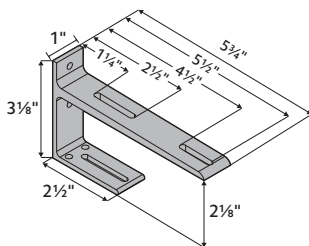

Fits	Dimensions	Quantity per Box	Full Pack	Broken Pack
1 3/8" Estate™ Traverse Rods 2" Estate™ Traverse Rods	Depth: 5 3/4" Height: 3 1/8" Width: 1"	10 pieces per box	$11.63	$16.15
Product Number & Finish				
71132062	Antique Brass	71132110	Satin Brass	
71132006	Black	71132012	Satin Nickel	
71132110	Satin Brass