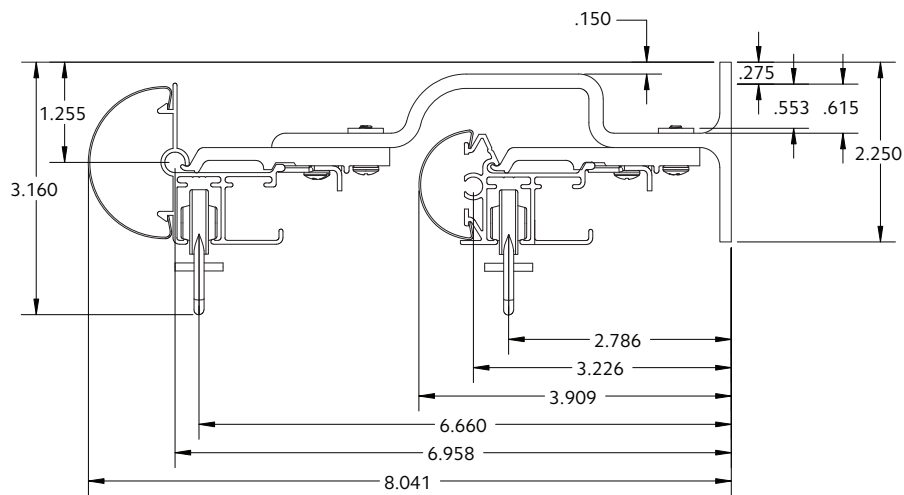

Double Wall Mount using parts:

To achieve this look, order Estate rod ceiling mounted. 94130xxx brackets are included with the rod. Then order one, item 71134110 double bracket in the quantity needed based on the bracket spacing drawing on page 40.

71134110

&

94130xxx

2" Front & 1 3/8" Back Double Wall Mount