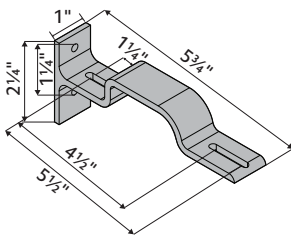

Double Bracket

Fits	Dimensions	Quantity per Box	Full Pack	Broken Pack
1 3/8" Estate™ Traverse Rods 2" Estate™ Traverse Rods	Depth: 5 3/4" Height: 2 1/4" Width: 1"	10 pieces per box	$11.63	$16.15
Product Number & Finish				
71134110 Satin Brass				

Double Bracket