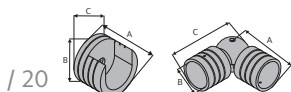

Fits	Clearance	Quantity per Box	Full Pack	Broken Pack
1 3/8" Wood Trends™ Poles	6"-8"	10 pieces per box	$11.04	$15.34

Product Number & Finish	
5617091	Unfinished

See page 53 for configuration