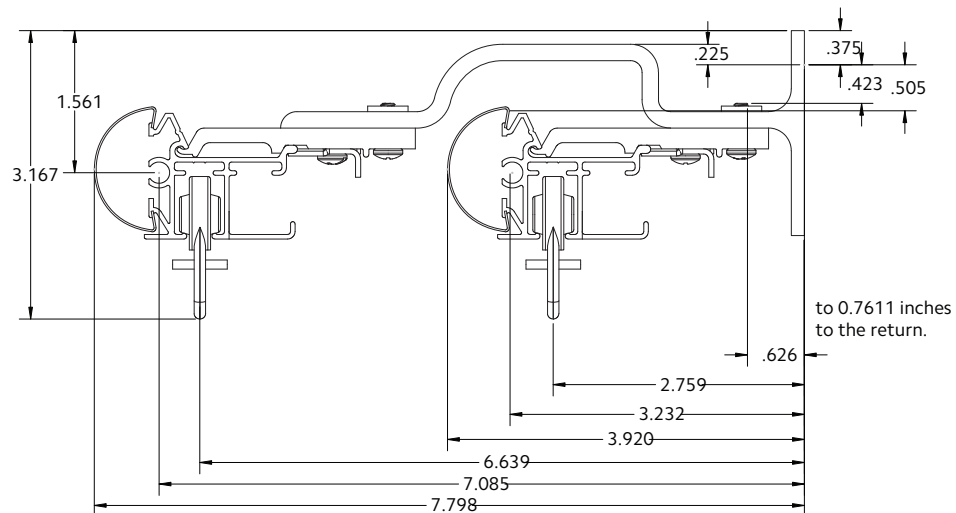

71134110

&

94130xxx

2" Front & 1 3/8" Back Double Wall Mount

1 3/8" Front & 1 3/8" Back Double Wall Mount

Calculating Drapery Weight

1. Fabric Weight

Some fabric samples list on the back of the swatch the weight listed in Ounces/SqYd (ounces per square yard). Call the manufacturer for the weight if not listed.