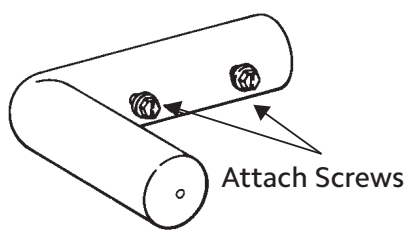

Find rod center by marking X across diameter of pole.

Pole Connector
#5610E061

Wood Elbow Configuration

Learn more about all of our collections

	Designer Metals™ Collection	Wood Trends™ Collection	Wrought Iron Collection	Estate™ Traverse Rods Collection
	sophisticated styles acrylic and metals striking finishes	crafted timelessness beautiful finishes classic designs	architectural statement remarkable history real wrought iron	form meets function innovative solutions customizable
Available Diameters	1" 1⅜" & 2"	1⅜" & 2"	1" & 1⅜"	1⅜" Wrought Iron 1⅜" & 2" Designer Metals™ Wood Trends™ 2" Varia & Chroma
Pole Lengths	Fixed - 4', 6' & 8' Telescoping - 36"-180"	4', 6', 8', 12'	6' & 8'	18"-16'
Pole Material	Metal	Wood	Metal	Wood, Metal, Varia & Chroma
Operation Modes	Stationary, Traversing Manual or Motorized Draw	Stationary, Traversing Manual or Motorized Draw	Stationary, Traversing Manual or Motorized Draw	Traversing Manual or Motorized Draw
Pole Sizing	Fixed Width & Telescoping	Fixed Width	Fixed Width	Cut to Measure
Finishes	8	9	6	62
Finials	27	18	18	106
Bracket Types	Decorative Fixed & Bypass Fixed	Decorative Fixed	Decorative Fixed & Bypass Fixed	Concealed Adjustable
Bracket Sizes	3" – 8¾", Inside Mount & Ceiling Mount	3½" – 7", Inside Mount & Ceiling Mount	3½" – 6½" & Inside Mount	1¾" – 3¼"
Treatment Styles	Stationary & Traversing	Stationary & Traversing	Stationary & Traversing	Traversing