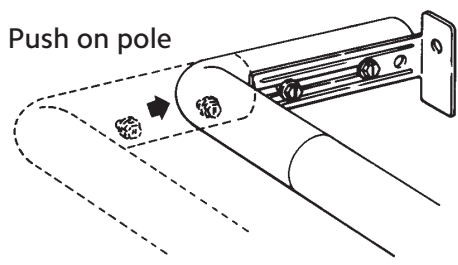

Find rod center by marking X across diameter of pole.

Pole Connector
#5610E061

Wood Elbow Configuration

Learn more about all of our collections

	Designer Metals™ Collection	Wood Trends™ Collection	Wrought Iron Collection	Estate™ Traverse Rods Collection
	sophisticated styles acrylic and metals striking finishes	crafted timelessness beautiful finishes classic designs	architectural statement remarkable history real wrought iron	form meets function innovative solutions customizable
Available Diameters	1" 1⅜" & 2"	1⅜" & 2"	1" & 1⅜"	1⅜" Wrought Iron 1⅜" & 2" Designer Metals™ Wood Trends™ 2" Varia & Chroma
Pole Lengths	Fixed - 4', 6' & 8' Telescoping - 36"-180"	4', 6', 8', 12'	6' & 8'	18"-16'
Pole Material	Metal	Wood	Metal	Wood, Metal, Varia & Chroma
Operation Modes	Stationary, Traversing Manual or Motorized Draw	Stationary, Traversing Manual or Motorized Draw	Stationary, Traversing Manual or Motorized Draw	Traversing Manual or Motorized Draw
Pole Sizing	Fixed Width & Telescoping	Fixed Width	Fixed Width	Cut to Measure
Finishes	8	9	6	62
Finials	27	18	18	106
Bracket Types	Decorative Fixed & Bypass Fixed	Decorative Fixed	Decorative Fixed & Bypass Fixed	Concealed Adjustable
Bracket Sizes	3" – 8¾", Inside Mount & Ceiling Mount	3½" – 7", Inside Mount & Ceiling Mount	3½" – 6½" & Inside Mount	1¾" – 3¼"
Treatment Styles	Stationary & Traversing	Stationary & Traversing	Stationary & Traversing	Traversing