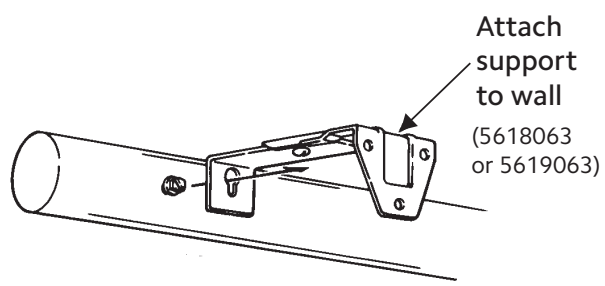

Find rod center by marking X across diameter of pole.

Pole Connector
#5610E061

Wood Elbow Configuration

Learn more about all of our collections

	Designer Metals™ Collection	Wood Trends™ Collection	Wrought Iron Collection	Estate™ Traverse Rods Collection
	sophisticated styles acrylic and metals striking finishes	crafted timelessness beautiful finishes classic designs	architectural statement remarkable history real wrought iron	form meets function innovative solutions customizable
Available Diameters	1" 1⅜" & 2"	1⅜" & 2"	1" & 1⅜"	1⅜" Wrought Iron 1⅜" & 2" Designer Metals™ Wood Trends™ 2" Varia & Chroma
Pole Lengths	Fixed - 4', 6' & 8' Telescoping - 36"-180"	4', 6', 8', 12'	6' & 8'	18"-16'
Pole Material	Metal	Wood	Metal	Wood, Metal, Varia & Chroma
Operation Modes	Stationary, Traversing Manual or Motorized Draw	Stationary, Traversing Manual or Motorized Draw	Stationary, Traversing Manual or Motorized Draw	Traversing Manual or Motorized Draw
Pole Sizing	Fixed Width & Telescoping	Fixed Width	Fixed Width	Cut to Measure
Finishes	8	9	6	62
Finials	27	18	18	106
Bracket Types	Decorative Fixed & Bypass Fixed	Decorative Fixed	Decorative Fixed & Bypass Fixed	Concealed Adjustable
Bracket Sizes	3" – 8¾", Inside Mount & Ceiling Mount	3½" – 7", Inside Mount & Ceiling Mount	3½" – 6½" & Inside Mount	1¾" – 3¼"
Treatment Styles	Stationary & Traversing	Stationary & Traversing	Stationary & Traversing	Traversing