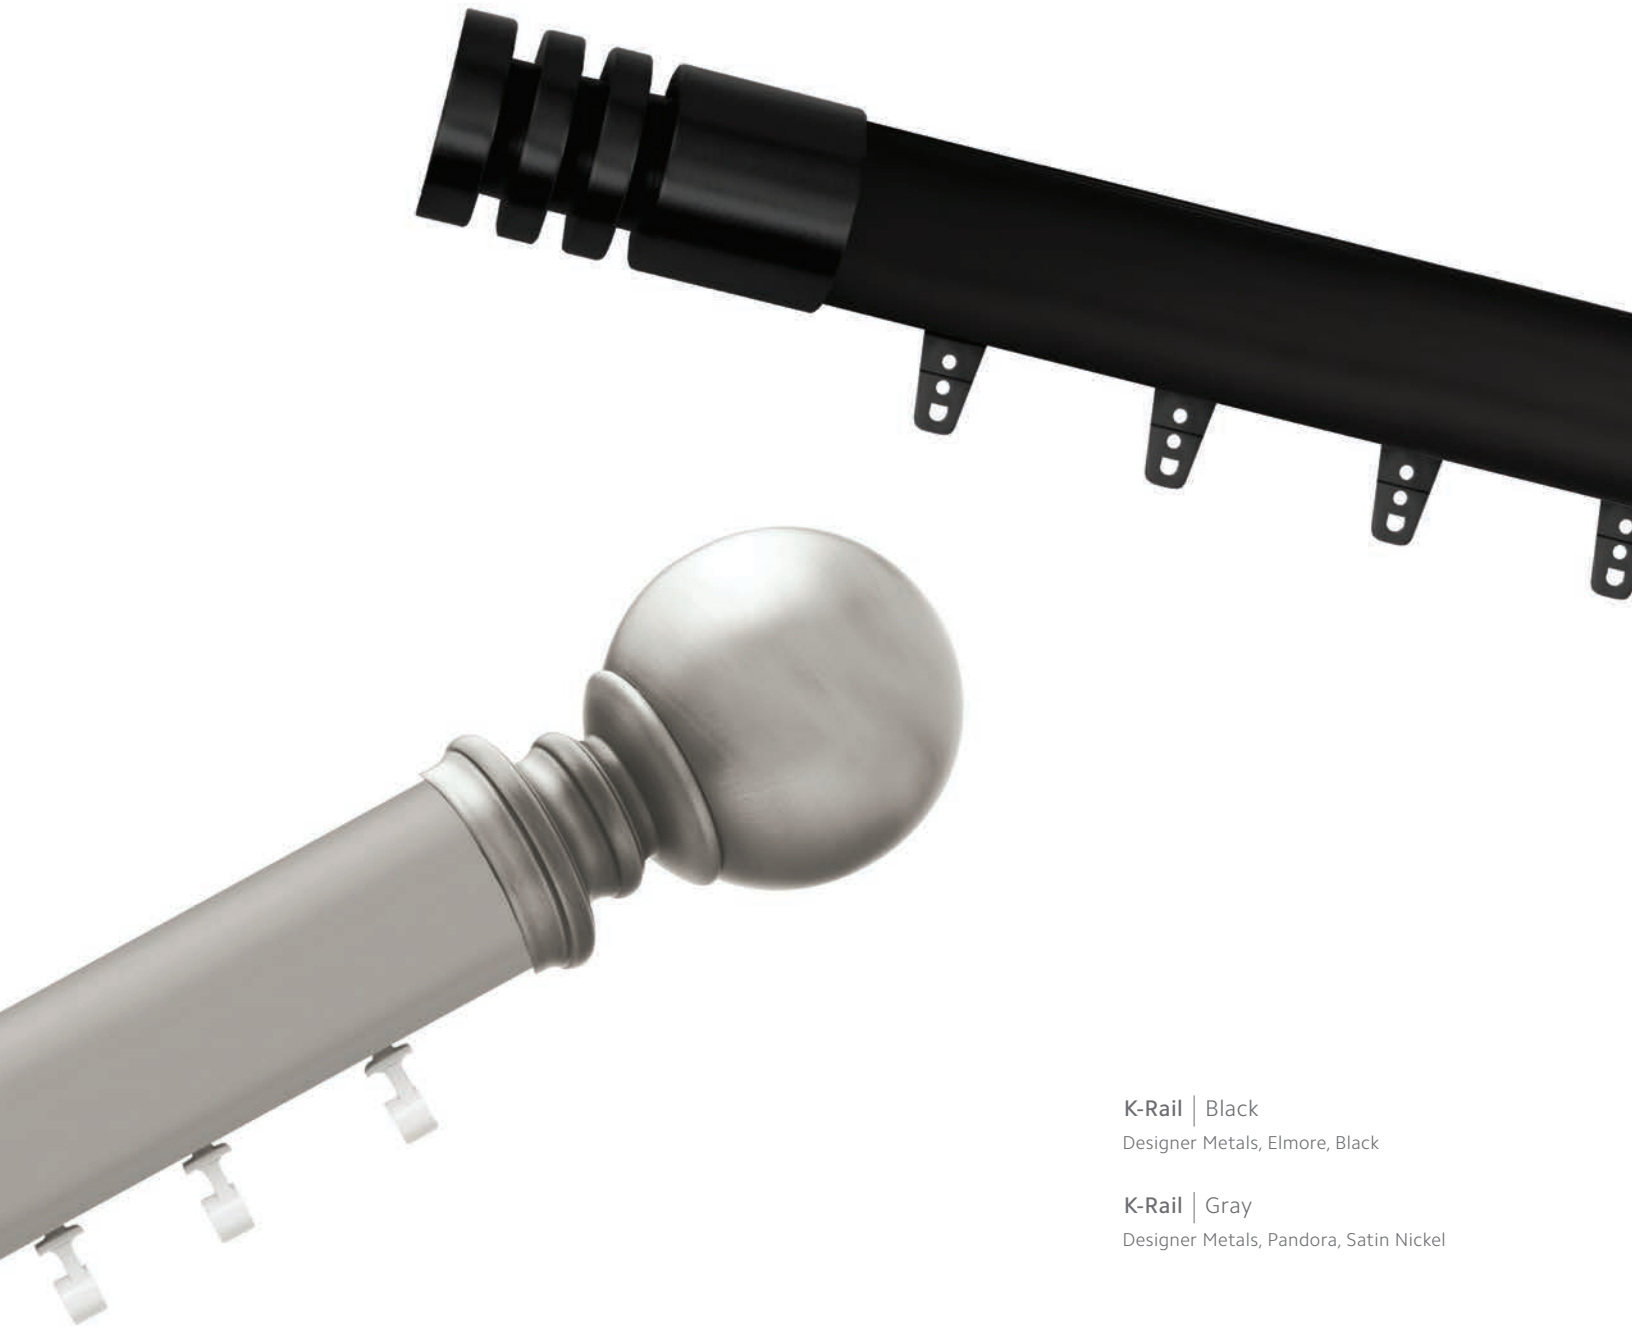

K-Rail | Black
Designer Metals, Elmore, Black

K-Rail | Gray
Designer Metals, Pandora, Satin Nickel