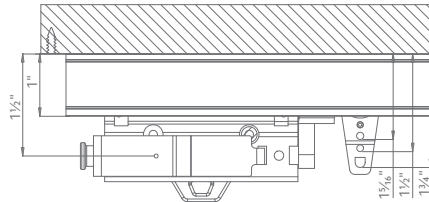

Track Style

Dimensions

Ceiling Mount

Available Colors

White

Gray

Bronze

Black