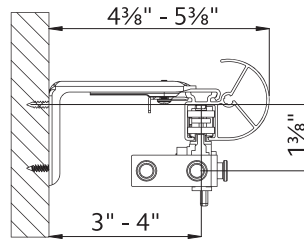

Dimensions

Wall Mount (use 81002xxx bracket)