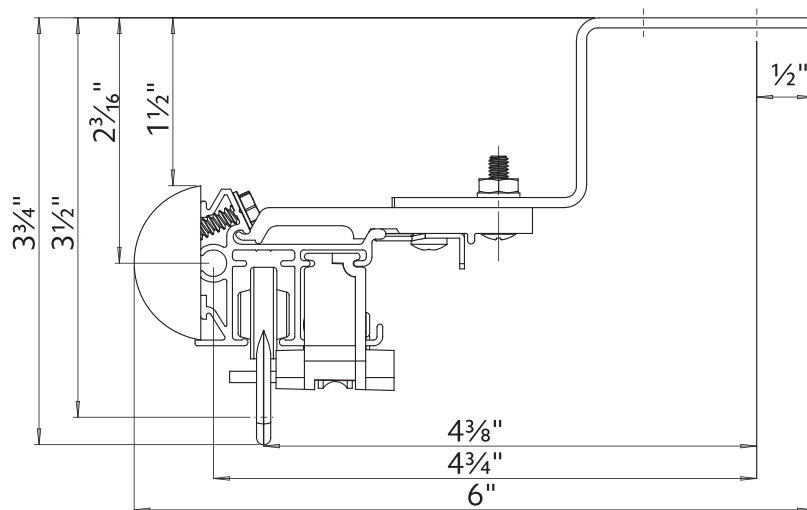

How long is the power cord?

6 ft The durable, non-extendable power cord is extra long for out of reach places. Any extra can be rolled and secured for a tidy look. Cable extensions are available in 15", 4', 10' and 20' lengths to reach outlets that are farther away from the motor.

Available Colors

White

Side View

Front View

Bottom View

Motor Unit	Product No.
AMP™ Drapery Motor	62001300

Technical Specs	AMP™ Motor
Power Supply	DC 16.5V-0.89A (100-240VAC 50/60Hz 0.5A)
Amperage	2.55Ah
Average Linear Speed	7.8inches/sec
Power Consumption	40 watts
Torque	1.2Nm
Power Cable Length	6 feet
Variable Speed	80, 100 & 120 rpm
Certifications	UL/CE
Max. Track Length	Estate™ - 16 ft Architrac™ 94001 - 16 ft
Max. Load	64 lbs

94130xxx

&

1796061

1 3/8" Ceiling Mount

2" Ceiling Mount

Double Wall Mount using parts:

To achieve this look, order Estate rod, ceiling mounted. 94130xxx brackets are included with the rod. Then order one, item 94125xxx double bracket and two, item 1796061 ceiling mount brackets multiplied by the quantity needed based on the bracket spacing drawing on page 23.