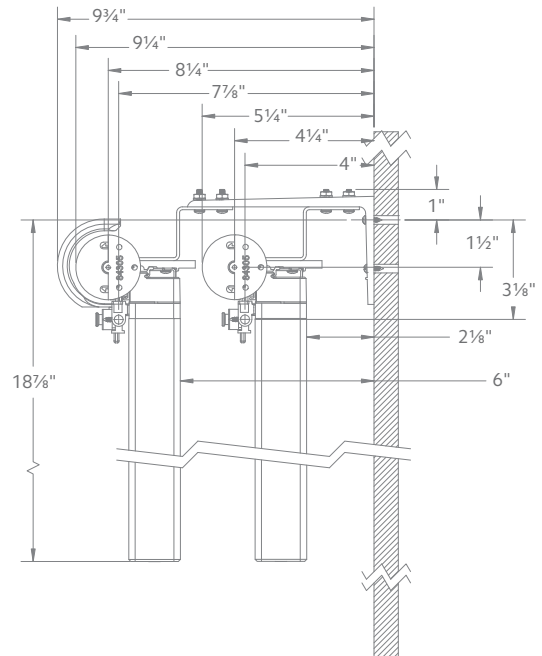

2" Double Wall Mount