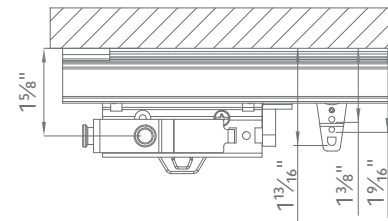

Ceiling Mount

Available Colors

White

Gray

Bronze

Black

Draw	Mount	Operation	Maximum Track Set	Maximum Fabric Weight	Pounds Per Foot
One-Way	Ceiling	Manual	20'	80 lbs	4
	Wall Recessed				
Two-Way	Ceiling	Manual	40'	160 lbs	4
	Wall Recessed				

Max track lengths and maximum fabric weights do not apply to curved tracks. Send complete specifications and fabric weight to customer service for feasibility.

Available Draw Types

Hand/Baton Draw

Available Bends

Architrac® Series 94001 with AMP™ Motorization cannot be bent or curved.

Style 1:
Recess

Style 2:
Bow

Style 3:
Bay

Style 4:
Corner

Style 5:
Curve

For more detailed information about this track, please visit our resource library at kirsch.com.