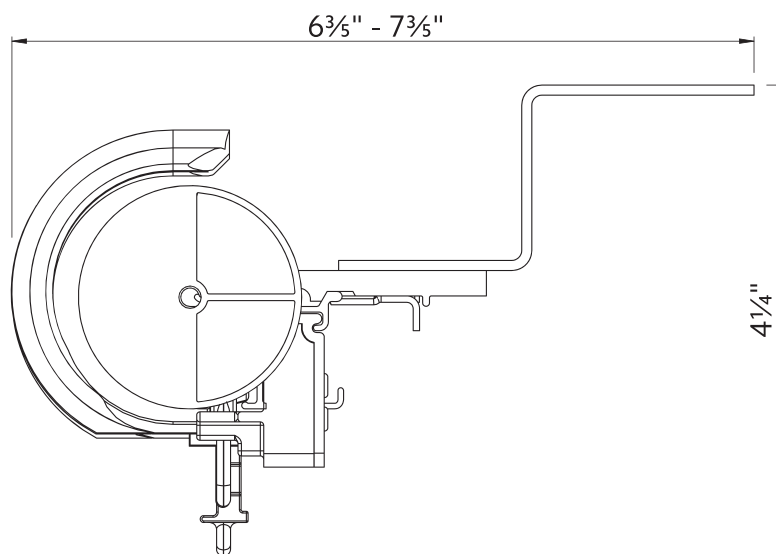

94130xxx

&

1796061

1 3/8" Ceiling Mount

2" Ceiling Mount

Double Wall Mount using parts:

To achieve this look, order Estate rod, ceiling mounted. 94130xxx brackets are included with the rod. Then order one, item 94125xxx double bracket and two, item 1796061 ceiling mount brackets multiplied by the quantity needed based on the bracket spacing drawing on page 23.