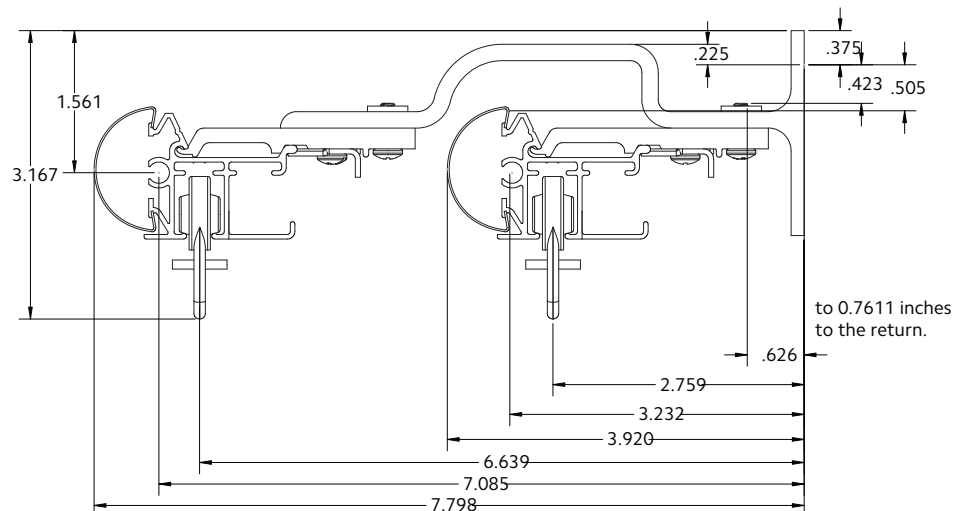

1 3/8" Front & 1 3/8" Back Double Wall Mount