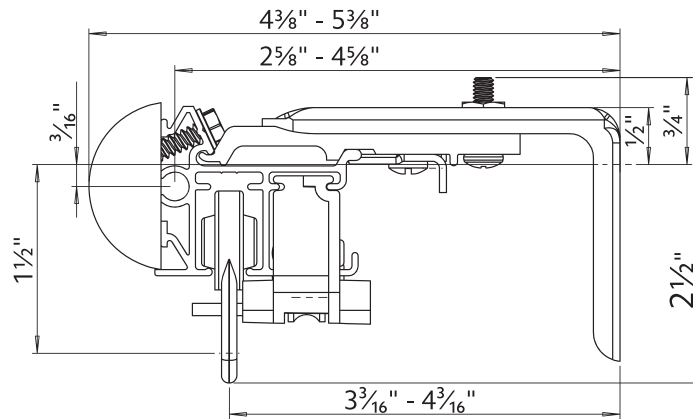

1 3/8" Wall Mount