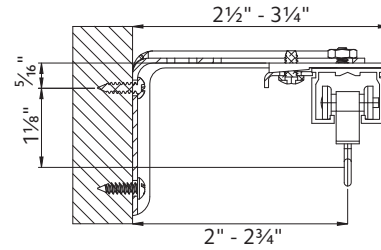

Architrac® Series 9600

Series 9600 Overview

Overview

- Assembled sets includes all necessary components
- Heavy duty, cubicle track
- Ideal for cubicle curtains for commercial applications
- Splice available
- Carrier options available
- Can be curved or bent
- Wall, ceiling or suspension mount

Track Style

Dimensions

Wall Mount (use 81002xxx bracket)

Ceiling Mount

Available Colors

White

Gray

Bronze

Black

Draw	Mount	Operation	Maximum Track Set	Maximum Fabric Weight	Pounds Per Foot
One-Way	Ceiling	Manual	16'	64 lbs	4
	Recessed Suspension				
Two-Way	Ceiling	Manual	32'	128 lbs	4
	Recessed Suspension				

Max track lengths and maximum fabric weights do not apply to curved tracks. Send complete specifications and fabric weight to customer service for feasibility.

Available Draw Types

Hand/Baton Draw

For more detailed information about this track, please visit our resource library at kirsch.com.

Available Bends

Architrac® Series 94001 with AMP™ Motorization cannot be bent or curved.

Cubicle Style 1:
L-Shaped

Cubicle Style 2:
Long-U

Cubicle Style 3:
J-Track

Cubicle Style 4:
J-Track
Offset Right

Cubicle Style 5:
J-Track
Offset Left

Cubicle Style 6:
Obtuse
J-Track Right

Cubicle Style 7:
Obtuse
J-Track Left

Cubicle Style 8:
Straight
Offset Right

Cubicle Style 9:
Straight
Offset Left

Cubicle Style 5:
Curved