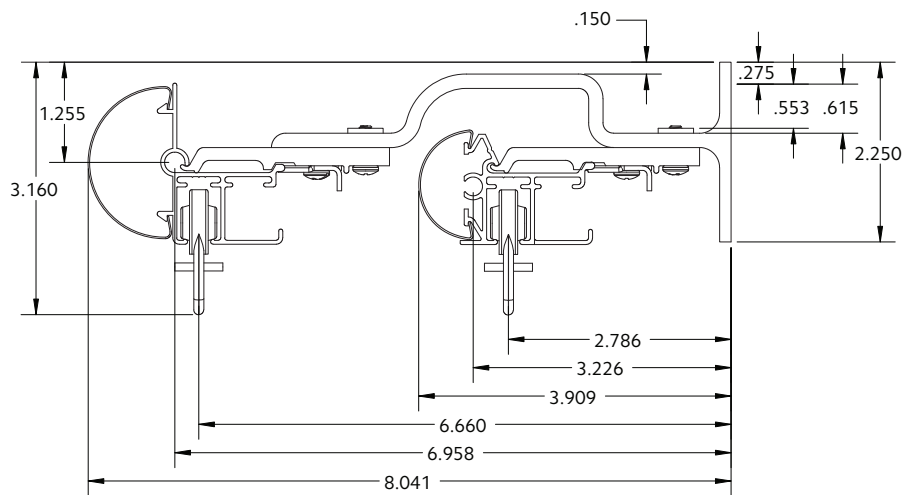

Double Wall Mount using parts:

To achieve this look, order Estate rod ceiling mounted. 94130xxx brackets are included with the rod. Then order one, item 71134110 double bracket in the quantity needed based on the bracket spacing drawing on page 23.

71134110

&

94130xxx

2" Front & 1 3/8" Back Double Wall Mount