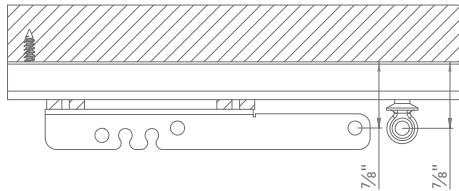

Architrac® Series 9046

Series 9046 Overview

Overview

- Assembled sets includes all necessary components
- Low profile, cubicle track (1/2")
- Ideal for cubicle curtains for commercial applications
- Can be curved or bent
- Baton options available
- Pleated or cubicle carriers

Track Style

Ceiling Mount

Available Colors

White

Gray

Bronze

Black

Draw	Mount	Operation	Maximum Track Set	Maximum Fabric Weight	Pounds Per Foot
One-Way	Ceiling Recessed Suspension	Manual	16'	64 lbs	4
Two-Way	Ceiling Recessed Suspension	Manual	32'	128 lbs	4

Max track lengths and maximum fabric weights do not apply to curved tracks. Send complete specifications and fabric weight to customer service for feasibility.

Available Draw Types

Hand/Baton Draw

For more detailed information about this track, please visit our resource library at kirsch.com.

Available Bends

Architrac® Series 94001 with AMP™ Motorization cannot be bent or curved.

Cubicle Style 1:
L-Shaped

Cubicle Style 2:
Long-U

Cubicle Style 3:
J-Track

Cubicle Style 4:
J-Track
Offset Right

Cubicle Style 5:
J-Track
Offset Left

Cubicle Style 6:
Obtuse
J-Track Right

Cubicle Style 7:
Obtuse
J-Track Left

Cubicle Style 8:
Straight
Offset Right

Cubicle Style 9:
Straight
Offset Left

Cubicle Style 5:
Curved