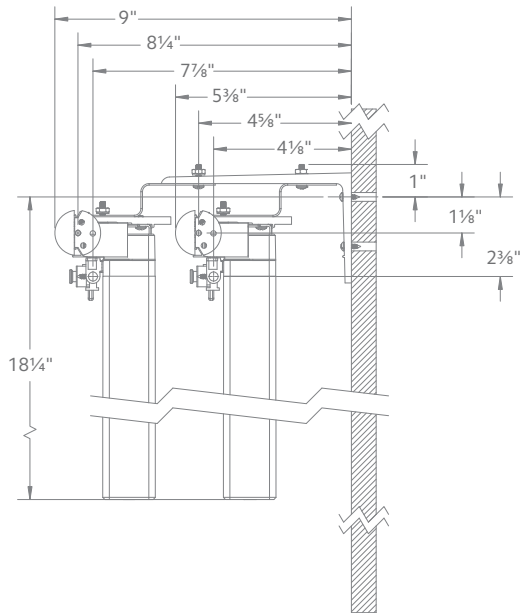

Double Wall Mount using parts:

To achieve this look, order Estate rod, ceiling mounted. 94130xxx brackets are included with the rod. Then order one, item 94125xxx double bracket and two, item 1796061 ceiling mount brackets multiplied by the quantity needed based on the bracket spacing drawing on page 10.

94125xxx

⊗

1796061

⊗

94130xxx

1 3/8" Double Wall Mount