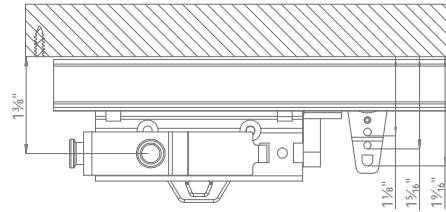

Architrac® Series 94004

Series 94004 Overview

Overview

- Assembled sets includes all necessary components
- Low profile, baton draw rod ($\frac{3}{4}$ "
- Heavy duty, wheeled (Ripplefold™) or ball bearing (pleated) carriers
- Cannot be curved or bent
- Ceiling mount only
  (Track pre-drilled 16" on center for direct ceiling mount)
- Baton options available

Track Style

Dimensions

Ceiling Mount

Available Colors

White

Gray

Bronze

Black

Draw	Mount	Operation	Maximum Track Set	Maximum Fabric Weight	Pounds Per Foot
One-Way	Ceiling Recessed	Manual	16'	64 lbs	4
Two-Way	Ceiling Recessed	Manual	32'	128 lbs	4

Max track lengths and maximum fabric weights do not apply to curved tracks. Send complete specifications and fabric weight to customer service for feasibility.

Available Draw Types

Hand/Baton Draw

For more detailed information about this track, please visit our resource library at kirsch.com.