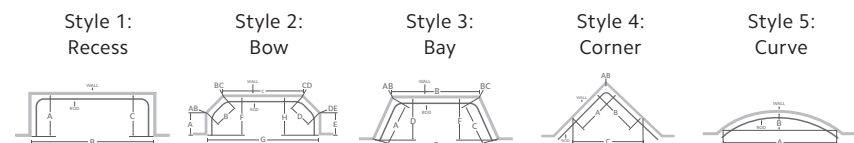

For more detailed information about this track, please visit our resource library at kirsch.com.