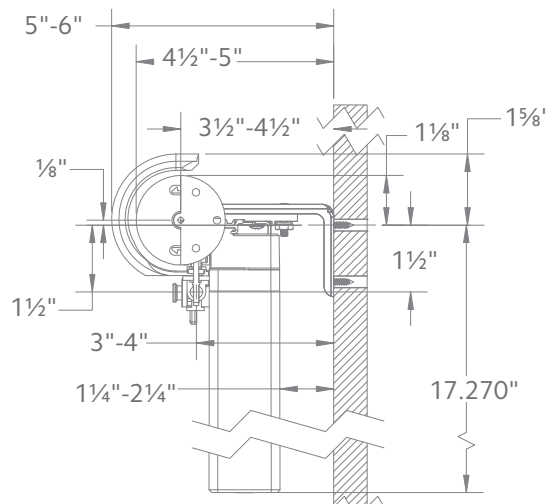

2" Wall Mount