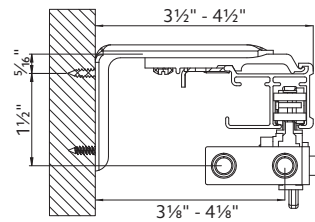

Architrac® Series 94001

Series 94001 Overview

Overview

- AMP™ Motorization available
- Assembled sets includes all necessary components
- Most versatile Architrac® Rod
- Heavy duty, ball bearing pulleys
- Heavy duty, wheeled (Ripplefold™) or ball bearing (pleated) carriers
- Can be curved or bent (not available for motorized tracks)
- Wall or ceiling mount available
- Manual or Motorized Drawn Rods

Track Style

Dimensions

Wall Mount

Ceiling Mount

Available Colors

Draw	Mount	Operation	Maximum Track Set	Maximum Fabric Weight	Pounds Per Foot
One-Way	Ceiling	Manual	20'	80 lbs.	4
	Wall	Motorized	16'	64 lbs.	4
Two-Way	Ceiling	Manual	40'	160 lbs.	4
	Wall	Motorized	16'	64 lbs.	4

Max track lengths and maximum fabric weights do not apply to curved tracks. Send complete specifications and fabric weight to customer service for feasibility.

Available Draw Types

Available Bends

Architrac® Series 94001 with AMP™ Motorization cannot be bent or curved.

For more detailed information about this track, please visit our resource library at kirsch.com.