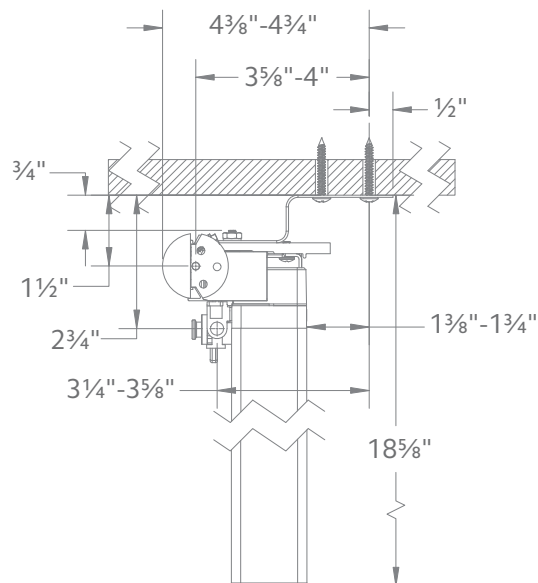

94130xxx

⊗

1796061

1 3/8" Ceiling Mount

2" Ceiling Mount

Double Wall Mount using parts:

To achieve this look, order Estate rod, ceiling mounted. 94130xxx brackets are included with the rod. Then order one, item 94125xxx double bracket and two, item 1796061 ceiling mount brackets multiplied by the quantity needed based on the bracket spacing drawing on page 10.