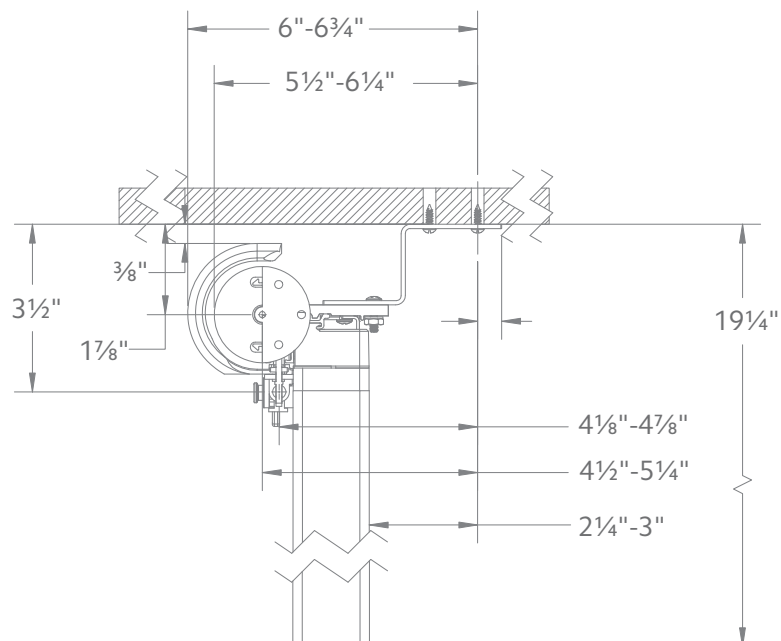

94130xxx

⊗

1796061

1 3/8" Ceiling Mount

2" Ceiling Mount

Double Wall Mount using parts:

To achieve this look, order Estate rod, ceiling mounted. 94130xxx brackets are included with the rod. Then order one, item 94125xxx double bracket and two, item 1796061 ceiling mount brackets multiplied by the quantity needed based on the bracket spacing drawing on page 10.