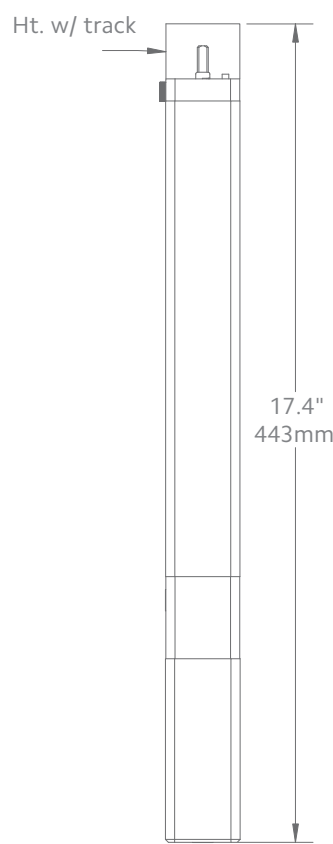

Front View

Bottom View

Motor Unit	Product No.
AMP™ Drapery Motor	62001300

Follow track specifications for drapery weight.