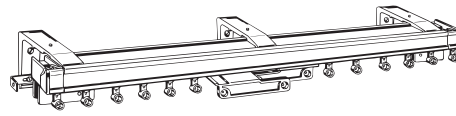

Architrac® Series 94001

Series 94001 Overview

Overview

- AMP™ Motorization available
- Assembled sets includes all necessary components
- Most versatile Architrac® Rod
- Heavy duty, ball bearing pulleys
- Heavy duty, wheeled (Ripplefold™) or ball bearing (pleated) carriers
- Can be curved or bent (not available for motorized tracks)
- Wall or ceiling mount available
- Manual or Motorized Drawn Rods

Track Style