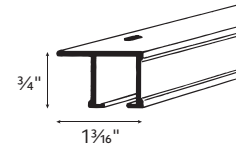

Dimensions