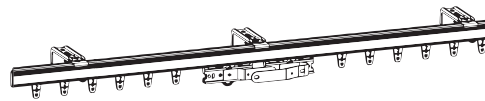

Architrac® Series 94003

Series 94003 Overview

Overview

- Assembled sets includes all necessary components
- Most versatile baton draw track
- Heavy duty, wheeled (Ripplefold™) or ball bearing (pleated) carriers
- Can be curved or bent
- Wall or ceiling mount available
- Baton options available

Track Style