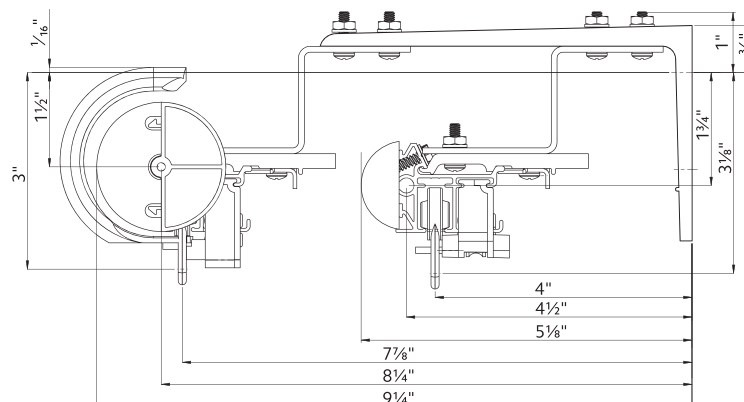

2" Front & 1 3/8" Back Double Wall Mount