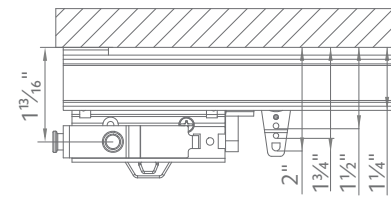

Track Style

Dimensions

Wall Mount

Ceiling Mount

Available Colors

Draw	Mount	Operation	Maximum Track Set	Maximum Fabric Weight	Pounds Per Foot
One-Way	Ceiling	Manual	20'	80 lbs.	4
	Wall	Motorized	16'	64 lbs.	4
Two-Way	Ceiling	Manual	40'	160 lbs.	4
	Wall	Motorized	16'	64 lbs.	4