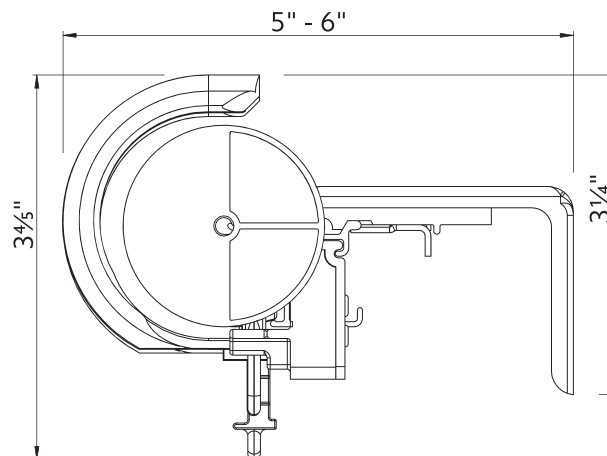

2" Wall Mount