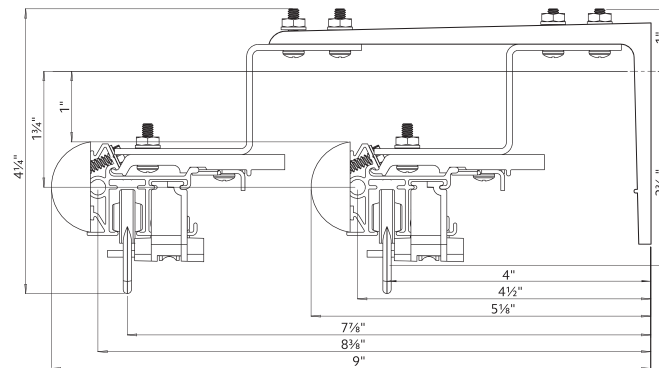

Double Wall Mount using parts:

To achieve this look, order Estate rod, ceiling mounted. 94130xxx brackets are included with the rod. Then order one, item 94125xxx double bracket and two, item 1796061 ceiling mount brackets multiplied by the quantity needed based on the bracket spacing drawing on page 23.

94125xxx

⊗

1796061

⊗

94130xxx

1 3/8" Double Wall Mount