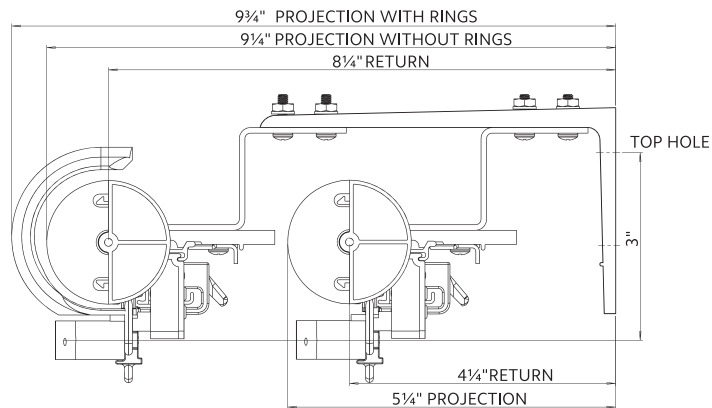

2" Double Wall Mount