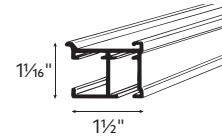

Dimensions