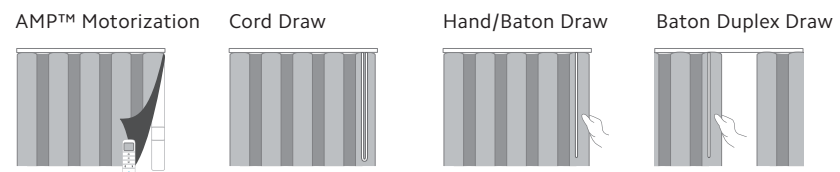

Available Draw Types

Available Bends

Architrac® Series 94001 with AMP™ Motorization cannot be bent or curved.