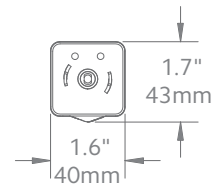

Bottom View

Motor Unit	Product No.
AMP™ Drapery Motor	62001300

Follow track specifications for drapery weight.