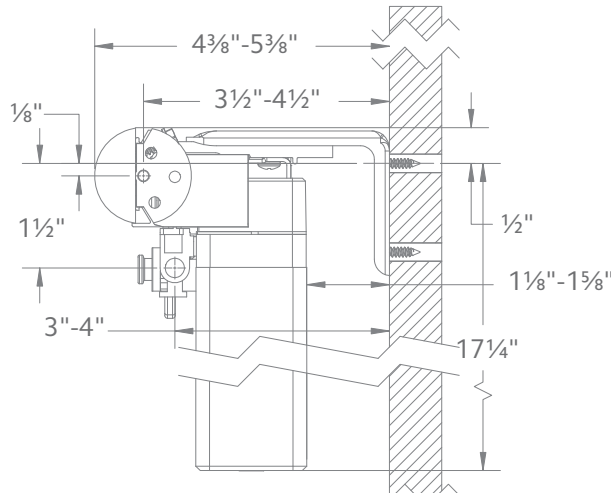

1 3/8" Wall Mount