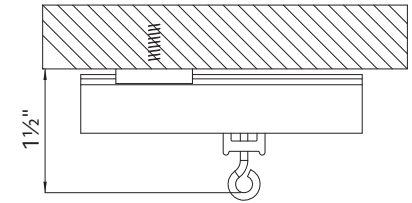

Track Style

Dimensions

Wall Mount (use 81002xxx bracket)

Ceiling Mount

Available Colors

White

Gray

Bronze