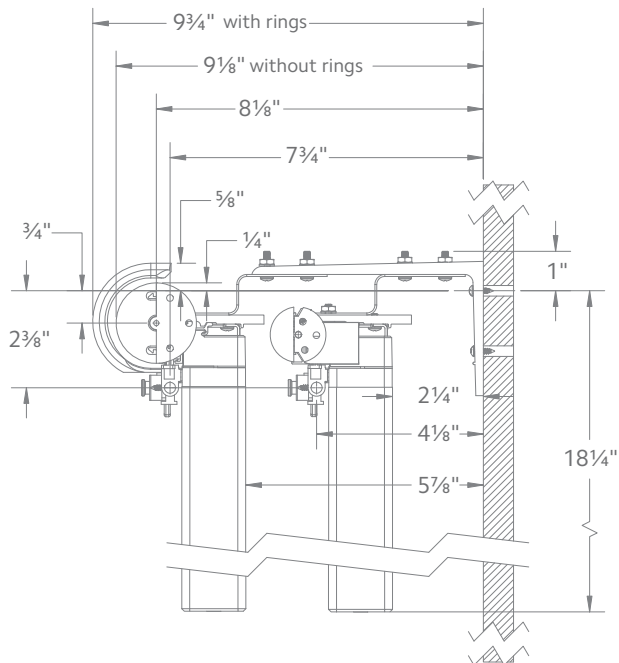

2" Front & 1 3/8" Back Double Wall Mount