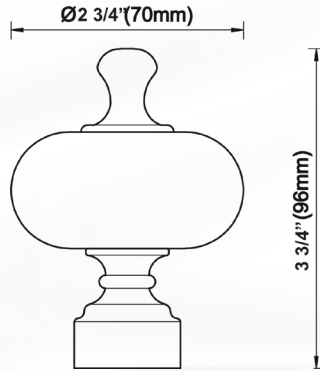

Colours available:
Couleurs disponibles • Colores disponibles:

Fossil

WI-118F-46

Colours available:
Couleurs disponibles • Colores disponibles:

BL