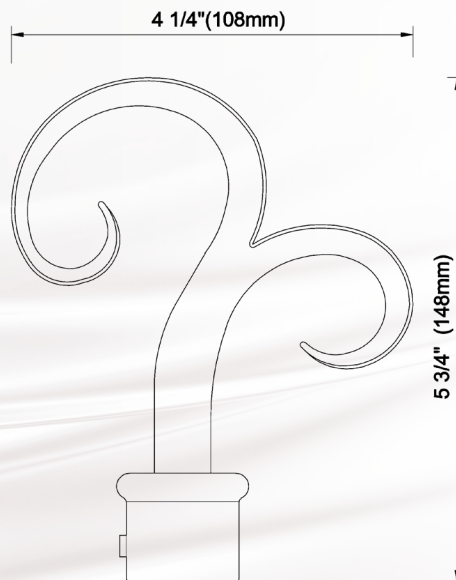

Sceptre

WI-118F-36

Colours available:
Couleurs disponibles • Colores disponibles:

Note: Not suitable for use with Sahara Mechanical poles.