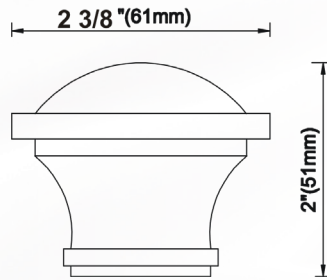

Colours available:
Couleurs disponibles • Colores disponibles:

Ball

WI-118F-44

Colours available:
Couleurs disponibles • Colores disponibles: