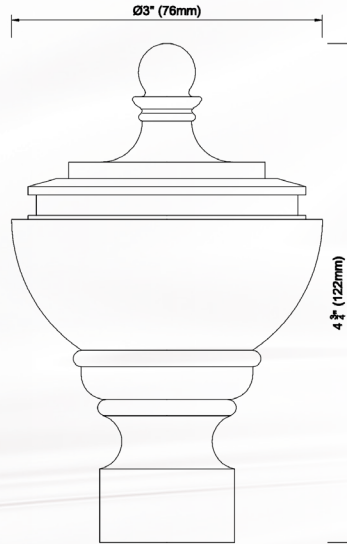

Sahara 1 1/8" collection

Urn

WIC-118F-09

finials