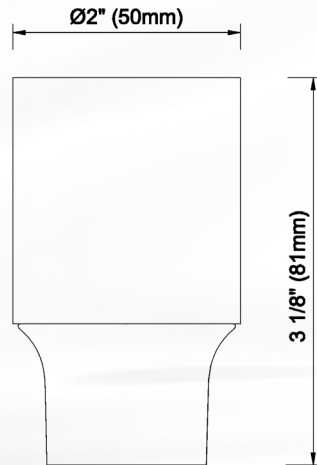

Sahara 1 1/8" collection

Crest

WI-118F-48

finials