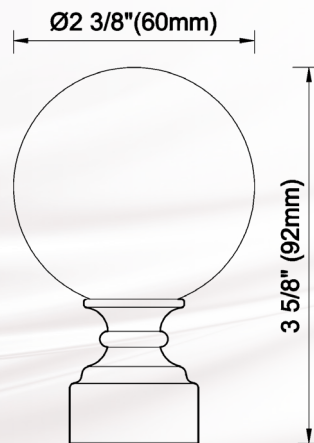

Ball

WI-118F-44

Colours available:
Couleurs disponibles • Colores disponibles: