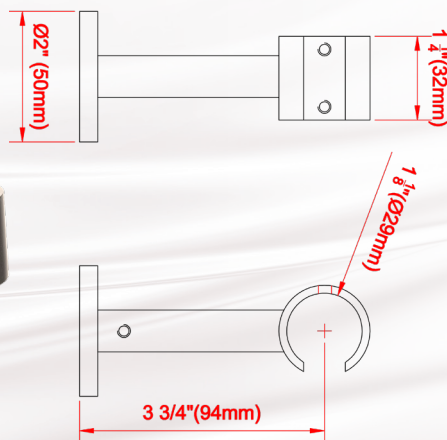

Inside Mount Bracket

Support Montage Intérieur
Dentro de Soporte de Montaje

WI-16IS

- Proj: 1" (27mm)