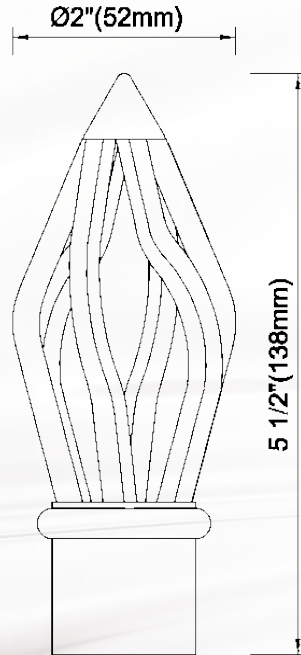

Sahara 1 1/8" collection

Oasis

WI-118F-37

finials