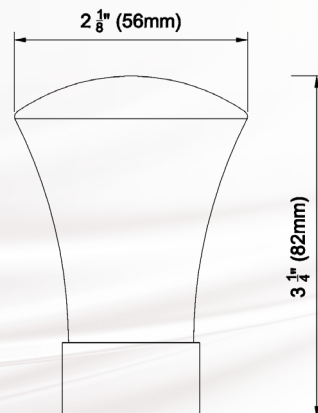

Trumpet

WI-118F-61

Colours available:
Couleurs disponibles • Colores disponibles: