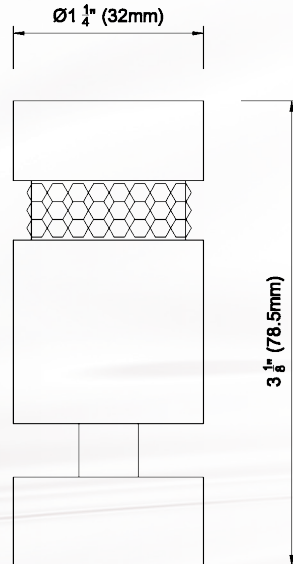

Colours available:
Couleurs disponibles • Colores disponibles:

Iced Trumpet
WIC-118F-04

Colours available:
Couleurs disponibles • Colores disponibles: