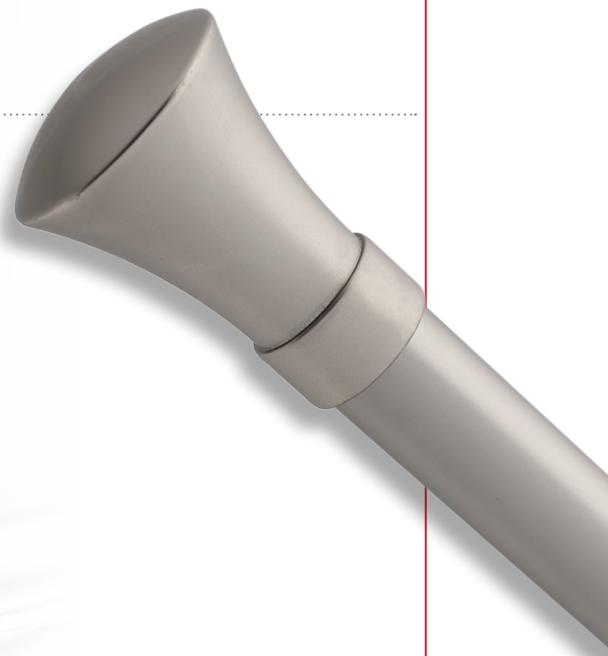

Trumpet

WI-118F-61

Colours available:
Couleurs disponibles • Colores disponibles: