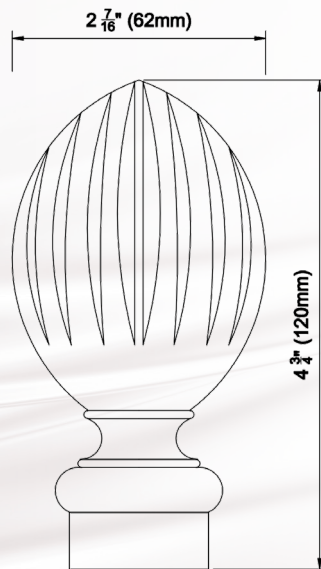

Fossil

WI-118F-46

Colours available:
Couleurs disponibles • Colores disponibles:

BL