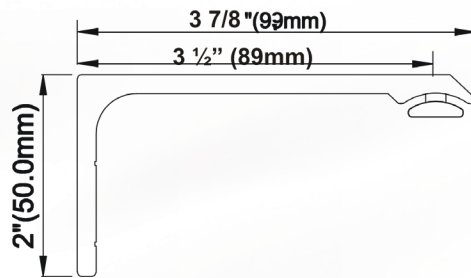

Single Bracket • Support Simple • Soporte Individual

WI-16B

- Proj: 3 1/2" (89mm)