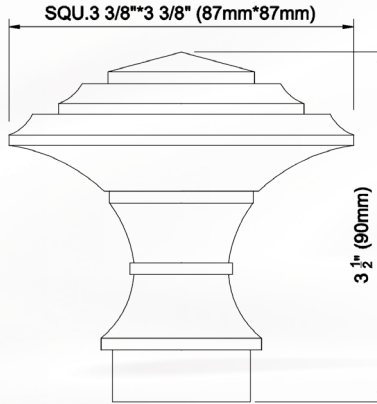

Colours available:
Couleurs disponibles • Colores disponibles:

Trumpet

WI-118F-61

Colours available:
Couleurs disponibles • Colores disponibles: