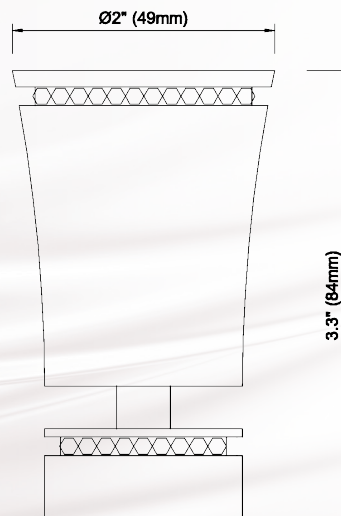

Iced Trumpet
WIC-118F-04

Colours available:
Couleurs disponibles • Colores disponibles: