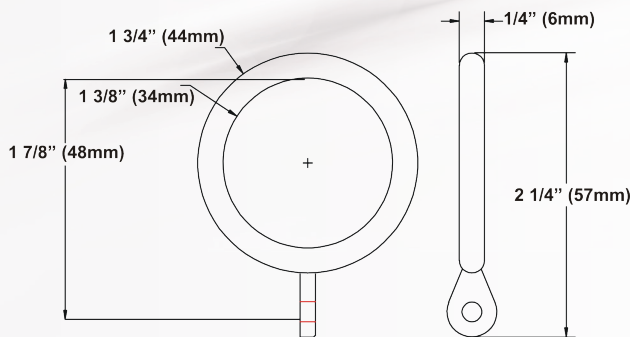

Ring w/ Clip & Eyelet

- 10 Pkgs of 8
- Available in: **BG BKN BL CH MG OG ORB PW SA**

WI-10R-OD