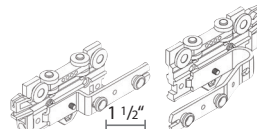

52502-25A/59A Overlap R
52504-25A/59A Underlap L-25
White, -59 Black
Master Carriers, 100/box