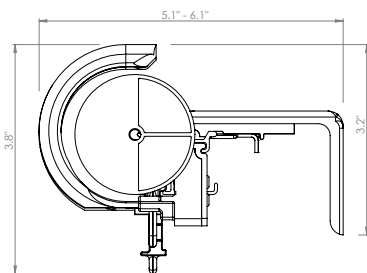

Estate™ at a Glance

To help determine which system is right for your project, use the guideline below to select the best fit.

ESTATE™ SERIES

BUCKINGHAM®

DESIGNER METALS™

WOOD TRENDS™

CHROMA

What is your preferred Draw type?

Cord Draw	•	•	•	•
Hand | Baton Draw	•	•	•	•
Motorized (coming soon)	•	•	•	•

What is the preferred Drapery Heading type?

Pleated	•	•	•	•
Ripplefold™	•	•	•	•

What is your mounting location?

Ceiling Mount*	•	•	•	•
Wall Mount	•	•	•	•

What is your preferred look?

With rings	•	•		
Without rings	•	•	•	•

*Finial choices may be limited for ceiling mounted Estate™ Rods.

DRAW	MINIMUM TRACK LENGTH	MAXIMUM TRACK LENGTH	MAXIMUM FABRIC WEIGHT PER PULLEY	LBS. PER DRAPERY FOOT
ONE-WAY	18"	16'	48 LBS. PER PULLEY	3 LBS.
TWO-WAY	18"	16'	56 LBS. PER PULLEY	3.5 LBS.

Projection for Mounting Options

Standard Wall Mount