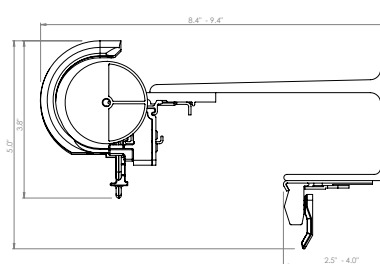

Double Treatment Mount