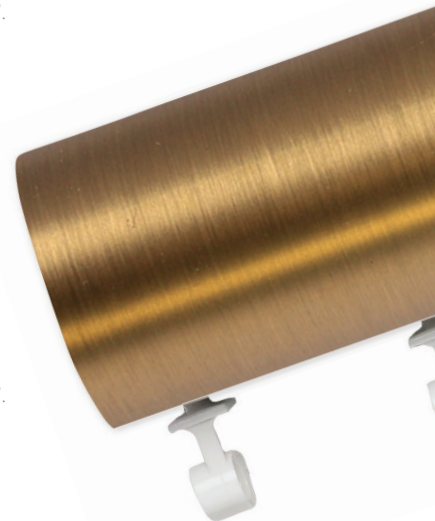

DESIGNER METALS™

Available Colors

DESIGNER METALS™ ESTATE™ ROD WITH DECORATIVE RINGS

Satin Nickel shown.
Custom sizes only.
Available in all colors.
Additional rings sold separately.
*Select finishes are color coordinated.
Refer to price guide for details.*

DESIGNER METALS™ ESTATE™ ROD WITH SLIDES

Black shown.
Custom sizes only.
Available in all colors.
*Select finishes are color coordinated.
Refer to price guide for details.*

DESIGNER METALS™ ESTATE™ ROD WITH RIPPLEFOLD™

Gilded Bronze shown.
Custom sizes only.
Available in all colors.
*Select finishes are color coordinated.
Refer to price guide for details.*