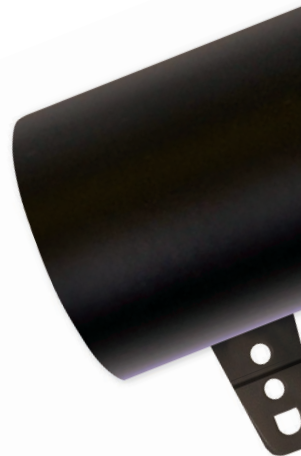

DESIGNER METALS™

Available Colors

DESIGNER METALS™ ESTATE™ ROD WITH DECORATIVE RINGS

Satin Nickel shown.
Custom sizes only.
Available in all colors.
Additional rings sold separately.
*Select finishes are color coordinated.
Refer to price guide for details.*

DESIGNER METALS™ ESTATE™ ROD WITH SLIDES

Black shown.
Custom sizes only.
Available in all colors.
*Select finishes are color coordinated.
Refer to price guide for details.*

DESIGNER METALS™ ESTATE™ ROD WITH RIPPLEFOLD™

Gilded Bronze shown.
Custom sizes only.
Available in all colors.
*Select finishes are color coordinated.
Refer to price guide for details.*