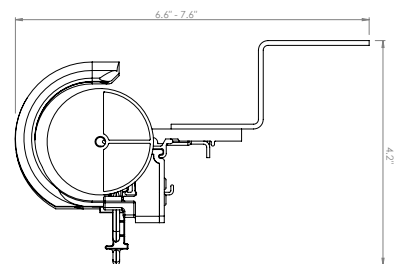

Ceiling Mount