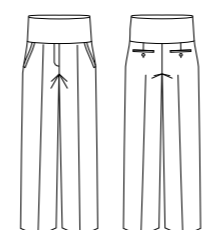

Ladies Maternity Pant

Style	10100	NEW STYLE
Sizes	S, M, L, XL	
Colours	Black, Charcoal, Navy	
Pages	21