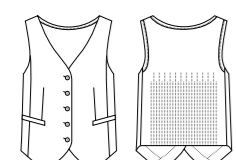

Ladies Peaked Vest with Knitted Back

Style	50111
Sizes	4 – 26
Colours	Black, Charcoal, Navy
Pages	31