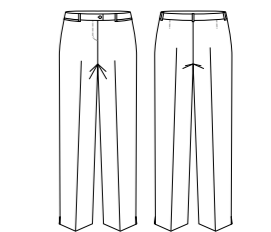

Ladies Slim Leg Pant

Style	14017
Sizes	4 – 20
Colours	Black, Charcoal, Navy
Pages	52, 61

MENS