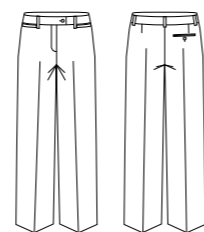

Ladies Relaxed Fit Pant

Style	10211
Sizes	4 – 26
Colours	Black, Charcoal, Navy
Pages	40

LADIES