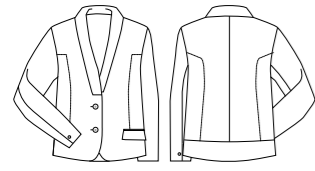

Technical Information

Style specifications for our range of suiting.

LADIES & MENS Cross Dyed Stretch

LADIES

Ladies Cropped Jacket

Style	60315	NEW STYLE
Sizes	4 – 26	
Colours	Grey	
Pages	8, 9