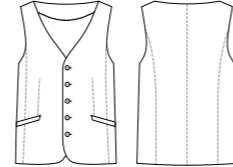

Style	24016
Sizes	4 – 20
Colours	Black, Charcoal, Navy
Pages	56, 64

MENS

Mens 2 Button Jacket

Style	84011
Sizes	92R – 142R
Colours	Black, Charcoal, Navy
Pages	67

Mens Peaked Vest with Knitted Back

Style	94011
Sizes	87R – 142R
Colours	Black, Charcoal, Navy
Pages	69