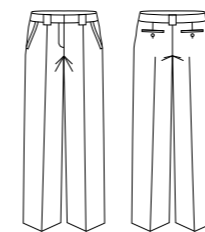

Style	20211
Sizes	4 – 26
Colours	Black, Charcoal, Navy
Pages	43, 46

Ladies Chevron Band Skirt

Style	20214
Sizes	4 – 26
Colours	Black, Charcoal, Navy
Pages	42

Mens 2 Button Jacket

Style	80211
Sizes	92R – 142R
Colours	Black, Charcoal, Navy
Pages	47