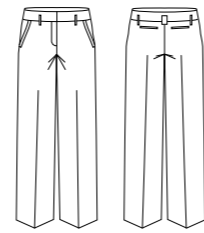

Ladies Contour Band Pant

Style	10320	NEW STYLE
Sizes	4 – 26	
Colours	Grey	
Pages	4, 8, 9