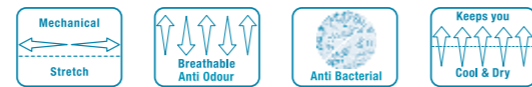

Comfort Smart Fabrics

New technology that meets workplace demands on work garments.

Cross Dyed Stretch
Cross Yarn Dyed Suiting - Black/White
72% Polyester 24% Viscose 4% Elastane

The Cross Dyed Stretch is made from a Polyester Viscose blend combined with elastane which provides added stretch comfort. This is a yarn dyed fabric which is has the durability of a Poly/Viscose blend but has a soft handle which drapes perfectly and feels soft against the skin.

CARE INSTRUCTIONS

Pants or Skirts - Machine wash cold. Gentle cycle with like colours. Do not soak. Do not bleach. Do not tumble dry. Line dry in shade. Cool iron. Drycleanable

Jackets - Dry clean only 30c (P).

- This fabric is ideal for those active work places such as Hospitality and Healthcare.
- The COMFORT STRETCH component has been cleverly woven into the fabric to create a mechanical stretch.

CARE INSTRUCTIONS

Pants or Skirts - Warm or cold machine wash. Wash with similar colours. Do not bleach. Do not tumble dry. Line dry in shade. Warm iron. Recommend dry clean 30c (P).

Jackets & Vests - Dry clean only 30c (P).

CARE INSTRUCTIONS

Pants or Skirts - Warm or cold machine wash. Wash with similar colours. Do not bleach. Do not tumble dry. Line dry in shade. Warm iron. Recommend dry clean 30c (P).

Jackets - Dry clean only 30c (P).

CARE INSTRUCTIONS

Pants or Skirts - Machine wash on wool cycle or handwash using recommended wool detergent. Wash with similar colours. Rinse well. Do not bleach, soak, tumble dry. Line dry in shade. Warm iron (wool settings). Recommend dry clean 30c (P).

Jackets & Vests - Dry clean only 30c (P).

COOL STRETCH PLAIN SUITING

92% Polyester 8% Bamboo Charcoal