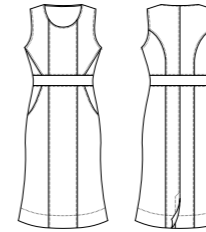

Ladies Sleeveless Side Zip Dress

Style	34011
Sizes	4 – 22
Colours	Black, Charcoal, Navy
Pages	60