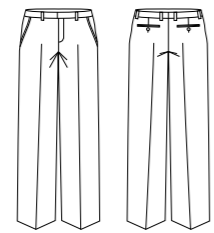

Mens One Pleat Pant

Style	70211
Sizes	77R – 122R
Colours	Black, Charcoal, Navy
Pages	48

Mens Flat Front Pant

Style	70212
Sizes	77R – 122R
Colours	Black, Charcoal, Navy
Pages	47, 49

Mens Flat Front Pant

Style	70112
Sizes	Extra Sizes: 77R – 112R 107S - 127S
Colours	Black, Charcoal, Navy
Pages	33, 35