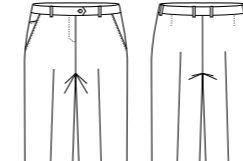

Ladies Adjustable Waist Short

Style	10119
Sizes	4 – 30
Colours	Black, Charcoal, Navy
Pages	21