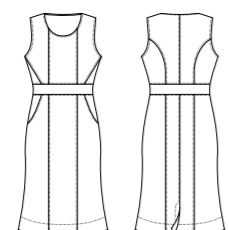

Style	20112
Sizes	4 – 26
Colours	Black, Charcoal, Navy
Pages	24

Ladies 3/4 Length Fluted Lined Skirt

Style	20113
Sizes	4 – 26
Colours	Black, Charcoal, Navy
Pages	25

Ladies Peaked Vest with Knitted Back

Style	50111
Sizes	4 – 26
Colours	Black, Charcoal, Navy
Pages	31