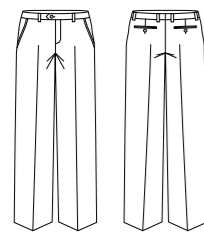

Mens Longline Vest

Style	90112
Sizes	87R – 142R
Colours	Black, Charcoal, Navy
Pages	36

Mens One Pleat Pant

Style	70111
Sizes	Extra Sizes: 77R – 112R 107S - 127S
Colours	Black, Charcoal, Navy
Pages	33, 36

Mens One Pleat Pant

Style	70211
Sizes	77R – 122R
Colours	Black, Charcoal, Navy
Pages	48

Mens Flat Front Pant

Style	70212
Sizes	77R – 122R
Colours	Black, Charcoal, Navy
Pages	47, 49

Mens Flat Front Pant

Style	70112
Sizes	Extra Sizes: 77R – 112R 107S - 127S
Colours	Black, Charcoal, Navy
Pages	33, 35