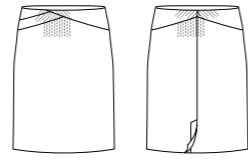

# Technical Information

Style specifications for our range of suiting.

Ladies Relaxed Fit Lined Skirt

Style	24011
Sizes	4 – 26
Colours	Black, Charcoal, Navy
Pages	58

Ladies 3/4 Length Fluted Lined Skirt

Style	24013
Sizes	4 – 26
Colours	Black, Charcoal, Navy
Pages	58