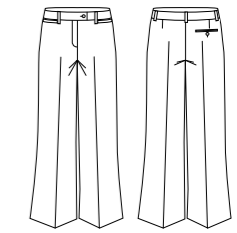

Style	10111
Sizes	4 – 26
Colours	Black, Charcoal, Navy
Pages	15

Ladies Hipster Fit Pant

Style	10112
Sizes	4 – 24
Colours	Black, Charcoal, Navy
Pages	15

Ladies Easy Fit Waist Pant

Style	10113
Sizes	6 – 28
Colours	Black, Charcoal, Navy
Pages	20