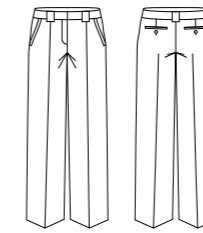

Ladies Hipster Fit Pant

Style	10112
Sizes	4 – 24
Colours	Black, Charcoal, Navy
Pages	15