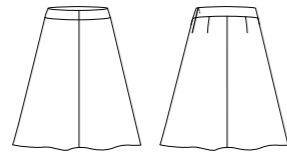

Ladies 3/4 Length Fluted Lined Skirt

Style	24013
Sizes	4 – 26
Colours	Black, Charcoal, Navy
Pages	58