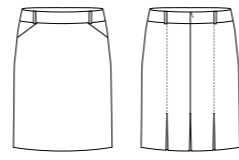

Ladies Multi Pleat Skirt

Style	24015
Sizes	4 – 26
Colours	Black, Charcoal, Navy
Pages	57