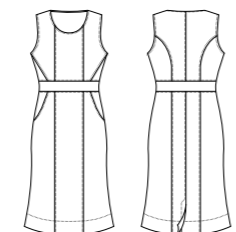

## LADIES & MENS COOL STRETCH PINSTRIPE SUITING

Ladies Short - Mid Length Jacket

Style	60211
Sizes	4 – 26
Colours	Black, Charcoal, Navy
Pages	46

Ladies Short Jacket with Reverse Lapel

Style	60213
Sizes	4 – 26
Colours	Black, Charcoal, Navy
Pages	45