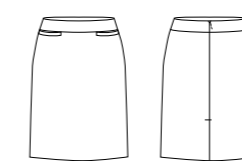

Ladies Relaxed Fit Lined Skirt

Style	20111
Sizes	4 – 26
Colours	Black, Charcoal, Navy
Pages	24