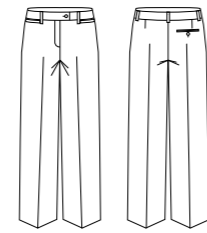

## LADIES & MENS Cross Dyed Stretch

LADIES

Ladies Cropped Jacket

Style	60315	<b>NEW STYLE</b>
Sizes	4 – 26	
Colours	Grey	
Pages	8, 9	

Ladies Short Sleeve Shift Dress

Style	30312	<b>NEW STYLE</b>
Sizes	4 – 22	
Colours	Grey	
Pages	7	