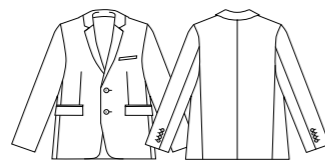

Ladies Relaxed Fit Bootleg Pant

Style	10114
Sizes	4 – 26
Colours	Black, Charcoal, Navy
Pages	19

MENS

Ladies Feature Pleat Skirt

Style	20316	<b>NEW STYLE</b>
Sizes	4 – 26	
Colours	Grey	
Pages	6	

Mens Slimline 2 Button Jacket