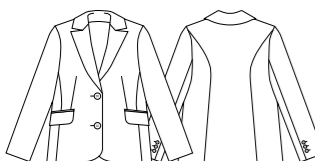

LADIES & MENS COOL STRETCH PLAIN SUITING

LADIES

Ladies Short - Mid Length Jacket

Style	60111
Sizes	4 – 26
Colours	Black, Charcoal, Navy
Pages	29