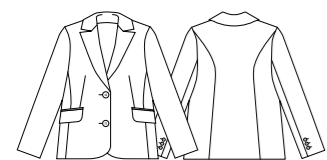

LADIES & MENS COOL STRETCH PINSTRIPE SUITING

Ladies Short - Mid Length Jacket

Style	60211
Sizes	4 – 26
Colours	Black, Charcoal, Navy
Pages	46