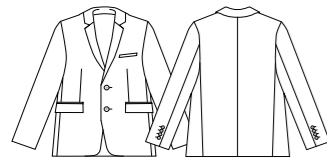

Technical Information

Style specifications for our range of suiting.

Mens Slimline 2 Button Jacket

Style	80113
Sizes	92R – 127R
Colours	Black, Charcoal only
Pages	34