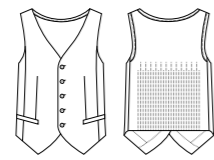

Mens Peaked Vest with Knitted Back

Style	90111
Sizes	87R – 142R
Colours	Black, Charcoal, Navy
Pages	37