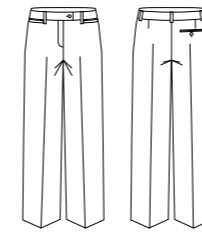

Ladies Relaxed Fit Pant

Style	10111
Sizes	4 – 26
Colours	Black, Charcoal, Navy
Pages	15