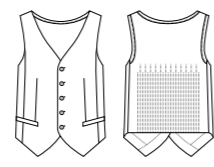

Mens Peaked Vest with Knitted Back

Style	94011
Sizes	87R – 142R
Colours	Black, Charcoal, Navy
Pages	69