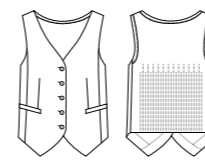

Ladies Peaked Vest with Knitted Back

Style	54011
Sizes	4 – 26
Colours	Black, Charcoal, Navy
Pages	65