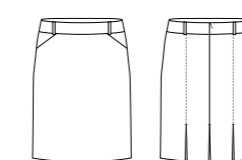

Ladies Multi Pleat Skirt

Style	20115
Sizes	4 – 26
Colours	Black, Charcoal, Navy
Pages	23