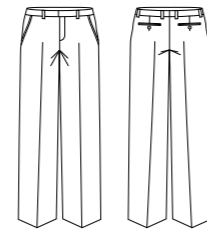

Mens Slimline Leg Pant

Style	70313	NEW STYLE
Sizes	77R – 112R	
Colours	Grey	
Pages	9, 10, 11