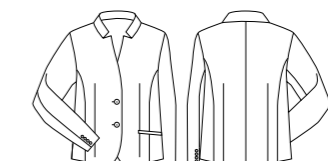

## LADIES & MENS COMFORT WOOL STRETCH SUITING

Ladies Short - Mid Length Jacket

Style	64011
Sizes	4 – 26
Colours	Black, Charcoal, Navy
Pages	62

Ladies Longline Jacket

Style	64012
Sizes	4 – 26
Colours	Black, Charcoal, Navy
Pages	63