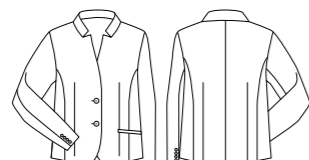

Ladies Short Jacket with Reverse Lapel

Style	60213
Sizes	4 – 26
Colours	Black, Charcoal, Navy
Pages	45