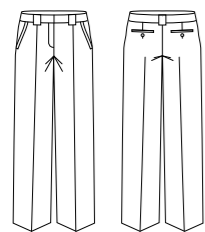

Ladies Hipster Fit Pant

Style	10212
Sizes	4 – 24
Colours	Black, Charcoal, Navy
Pages	41, 45