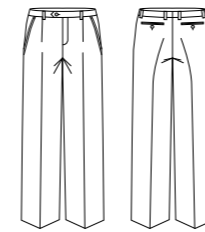

Mens One Pleat Pant

Style	70211
Sizes	77R – 122R
Colours	Black, Charcoal, Navy
Pages	48