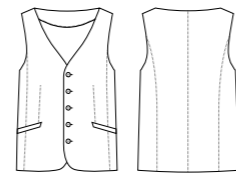

Mens Longline Vest

Style	90112
Sizes	87R – 142R
Colours	Black, Charcoal, Navy
Pages	36