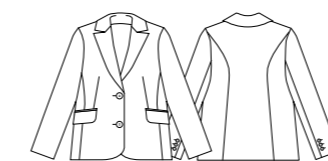

LADIES & MENS COMFORT WOOL STRETCH SUITING

Ladies Short - Mid Length Jacket

Style	64011
Sizes	4 – 26
Colours	Black, Charcoal, Navy
Pages	62