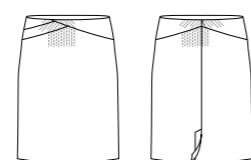

Ladies Chevron Band Skirt

Style	20214
Sizes	4 – 26
Colours	Black, Charcoal, Navy
Pages	42