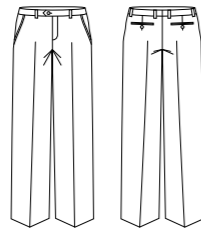

Mens Flat Front Pant

Style	74012
Sizes	77R – 122R
Colours	Black, Charcoal, Navy
Pages	66, 68

All shirts, blouses and knitted tops used in this catalogue are from Biz Collection.
Please view our full range at www.bizcollection.co.nz or www.bizcollection.com.au.

None of the images in this catalogue may be reproduced without the written permission of the publisher. Colours are reproduced as closely as printing allows.