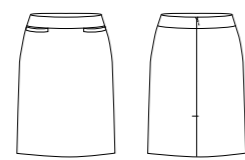

Ladies Relaxed Fit Lined Skirt

Style	20211
Sizes	4 – 26
Colours	Black, Charcoal, Navy
Pages	43, 46