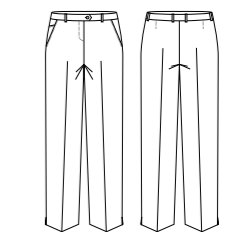

Style	10115
Sizes	4 – 30
Colours	Black, Charcoal, Navy
Pages	16, 31

Ladies Mid Rise Piped Band Pant

Style	10116
Sizes	4 – 26
Colours	Black, Charcoal, Navy
Pages	12, 18, 29

Ladies Slim Leg Pant

Style	10117
Sizes	4 – 20
Colours	Black, Charcoal, Navy
Pages	12, 14, 29, 30