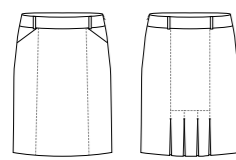

Ladies Feature Pleat Skirt

Style	20316	NEW STYLE
Sizes	4 – 26	
Colours	Grey	
Pages	6