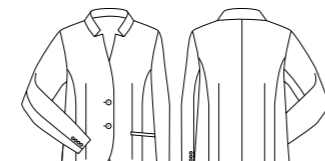

## LADIES & MENS COOL STRETCH PLAIN SUITING

LADIES

Ladies Short - Mid Length Jacket

Style	60111
Sizes	4 – 26
Colours	Black, Charcoal, Navy
Pages	29

Ladies Longline Jacket

Style	60112
Sizes	4 – 26
Colours	Black, Charcoal, Navy
Pages	29