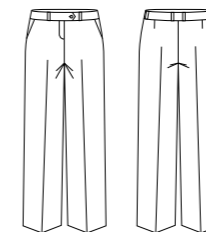

Ladies Mid Rise Adjustable Waist Pant

Style	14015
Sizes	4 – 30
Colours	Black, Charcoal, Navy
Pages	54, 63