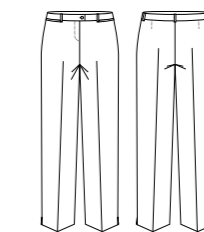

Ladies Slim Leg Pant

Style	10117
Sizes	4 – 20
Colours	Black, Charcoal, Navy
Pages	12, 14, 29, 30