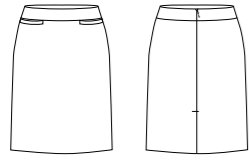

Technical Information

Style specifications for our range of suiting.

Ladies Relaxed Fit Lined Skirt

Style	24011
Sizes	4 – 26
Colours	Black, Charcoal, Navy
Pages	58