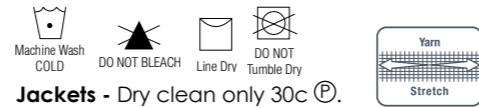

Feature Pleat Skirt

3/4 Length Fluted Lined Skirt

Multi Pleat Skirt

Relaxed Fit Lined Skirt

Chevron Band Skirt

Bandless Lined Skirt

Waisted Pencil Skirt

## CARE INSTRUCTIONS

**Pants or Skirts** - Machine wash cold. Gentle cycle with like colours. Do not soak. Do not bleach. Do not tumble dry. Line dry in shade. Cool iron. Drycleanable

**Jackets** - Dry clean only 30c (P).