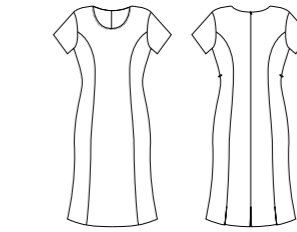

Ladies Short Sleeve Shift Dress

Style	34012
Sizes	4 – 22
Colours	Black, Charcoal, Navy
Pages	59