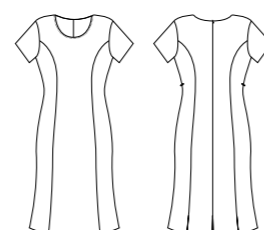

Ladies Short Sleeve Shift Dress

Style	30112	NEW STYLE
Sizes	4 – 22	
Colours	Black, Charcoal, Navy	
Pages	26