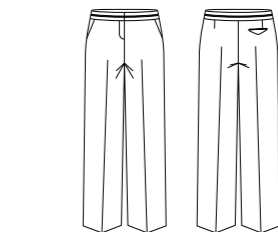

Ladies Mid Rise Piped Band Pant

Style	14016
Sizes	4 – 26
Colours	Black, Charcoal, Navy
Pages	55