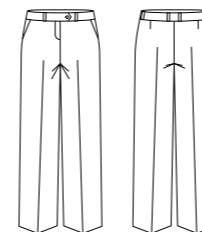

Ladies Mid Rise Adjustable Waist Pant

Style	10115
Sizes	4 – 30
Colours	Black, Charcoal, Navy
Pages	16, 31