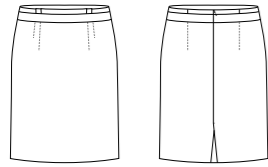

Ladies Waisted Pencil Skirt

Style	24016
Sizes	4 – 20
Colours	Black, Charcoal, Navy
Pages	56, 64

MENS