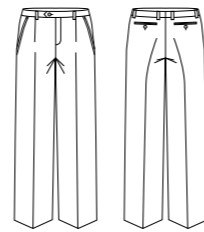

Mens One Pleat Pant

Style	70111
Sizes	Extra Sizes: 77R – 112R 107S - 127S
Colours	Black, Charcoal, Navy
Pages	33, 36