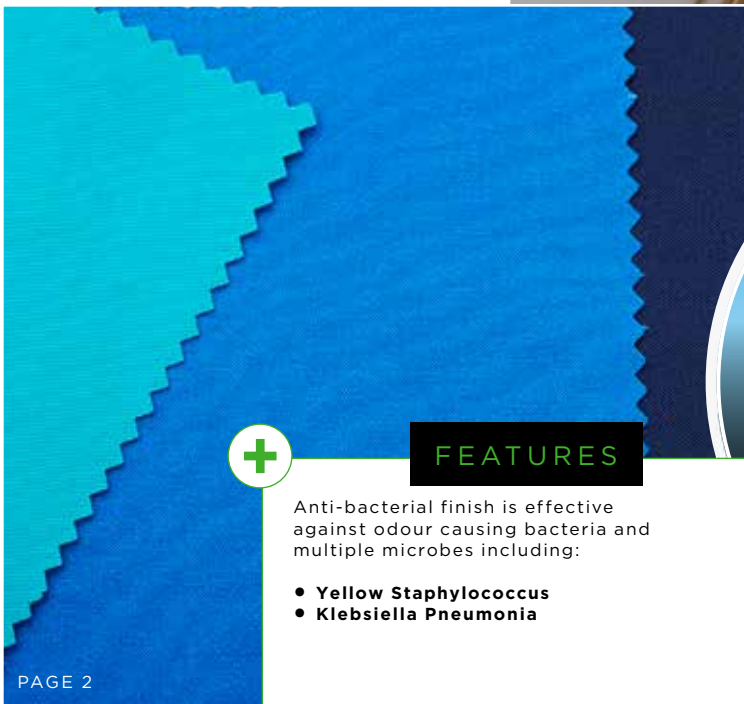

Creating and providing attire for healthcare workers is a specialty we take seriously.

NNT understands the need for practical, responsive, easy-care and comfortable garments while appreciating the value of feeling and looking good at work.

Our extensive research into the healthcare industries reveals new challenges that we're confident we meet through constant innovation in fabric, design function and durability.

FEATURES

Anti-bacterial finish is effective against odour causing bacteria and multiple microbes including:

- **Yellow Staphylococcus**
- **Klebsiella Pneumonia**