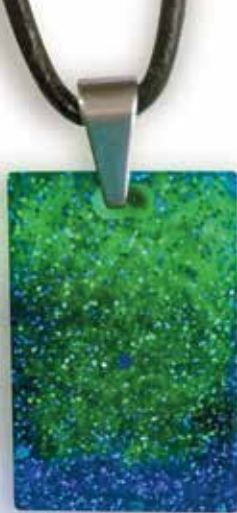

Sarah Kay Arts
SCALLOWAY | SHETLAND

Scalloway, Shetland, ZE1 0UR Scotland UK
Tel: +44(0)7818 845385 E-mail: sarah@sarahkayarts.com

<https://www.facebook.com/sarahkayarts>

<https://www.facebook.com/Sarah Kay's Garden - Highlands>

[sarahkays_shetland_garden](https://www.instagram.com/sarahkays_shetland_garden)