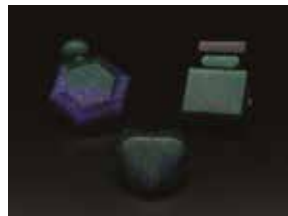

APS - Pendants Silver Chain Boxed

AES Aurora Studs Silver Posts

APP - Aurora Pendant Painting

APC - Pendant Cord

ABS - Aurora Brooch Small

ASET - Jewelry Set

Artwork

50cm