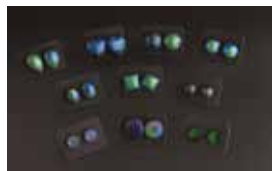

AES Aurora Studs Silver Posts