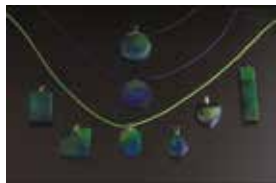

APC - Pendant Cord