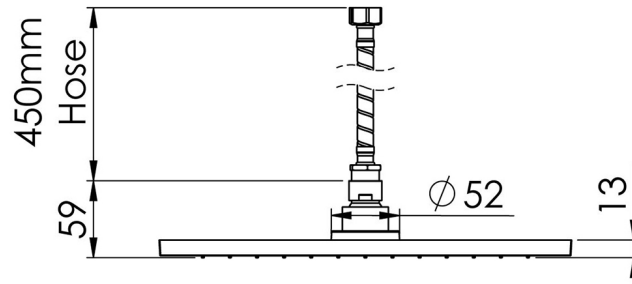

VIVID SLIMLINE

VIVID SLIMLINE FLUSH MOUNT CEILING SHOWER 300MM SQUARE

SPECIFICATIONS

AVAILABLE IN

VS5091-00
Chrome

INFORMATION

Temperature Rating
1 - 75°C

Pressure Rating
150 - 500kPa

MAINTENANCE AND CARE:

- All surfaces should be cleaned with mild liquid detergent or soap and water.
- Do not use cream cleaners or citrus based cleaning products, as they are abrasive.
- Use of unsuitable cleaning agents may damage the surface.
- Any damage caused in this way will not be covered by warranty.

Please visit <https://www.phoenixtapware.com.au/warranty> to view the full warranty

While we aim to ensure the specifications shown are correct at time of printing, Phoenix Tapware reserves the right to make modifications without prior notice. Always use the physical product measurements for mark-ups and roughing-in as the line drawing shown may differ from the actual product over time. All measurements are shown in millimetres. Colours may vary from image shown.

Ph: +61 3 9780 4200
01/03/2024
phoenixtapware.com.au