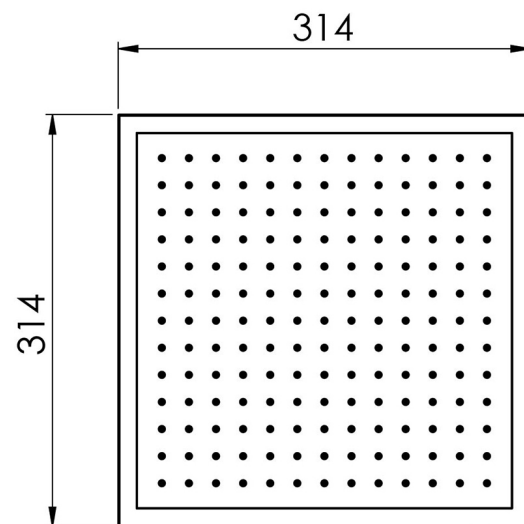

VIVID SLIMLINE

VIVID SLIMLINE FLUSH MOUNT CEILING SHOWER 300MM SQUARE

SPECIFICATIONS

AVAILABLE IN

VS5091-00
Chrome

INFORMATION

Temperature Rating
1 - 75°C

Pressure Rating
150 - 500kPa

MAINTENANCE AND CARE:

- All surfaces should be cleaned with mild liquid detergent or soap and water.
- Do not use cream cleaners or citrus based cleaning products, as they are abrasive.
- Use of unsuitable cleaning agents may damage the surface.
- Any damage caused in this way will not be covered by warranty.

Please visit <https://www.phoenixtapware.com.au/warranty> to view the full warranty

While we aim to ensure the specifications shown are correct at time of printing, Phoenix Tapware reserves the right to make modifications without prior notice. Always use the physical product measurements for mark-ups and roughing-in as the line drawing shown may differ from the actual product over time. All measurements are shown in millimetres. Colours may vary from image shown.

Ph: +61 3 9780 4200
01/03/2024
phoenixtapware.com.au