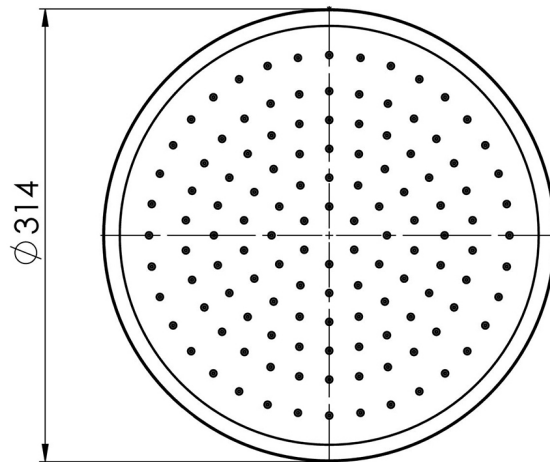

VIVID SLIMLINE

VIVID SLIMLINE FLUSH MOUNT CEILING SHOWER 300MM ROUND

SPECIFICATIONS

AVAILABLE IN

VS5090-00
Chrome

INFORMATION

Temperature Rating
1 - 75°C

Pressure Rating
150 - 500kPa

MAINTENANCE AND CARE:

- All surfaces should be cleaned with mild liquid detergent or soap and water.
- Do not use cream cleaners or citrus based cleaning products, as they are abrasive.
- Use of unsuitable cleaning agents may damage the surface.
- Any damage caused in this way will not be covered by warranty.

Please visit <https://www.phoenixtapware.com.au/warranty> to view the full warranty