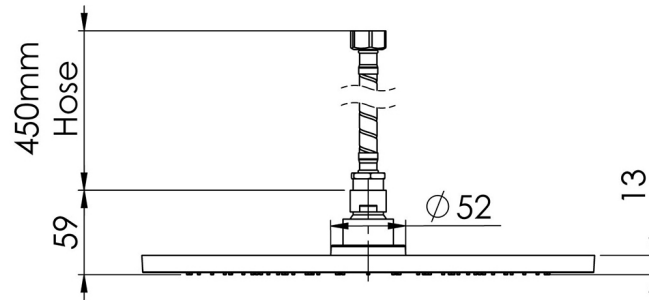

VIVID SLIMLINE

VIVID SLIMLINE FLUSH MOUNT CEILING SHOWER 300MM ROUND

SPECIFICATIONS

AVAILABLE IN

VS5090-00
Chrome

INFORMATION

Temperature Rating
1 - 75°C

Pressure Rating
150 - 500kPa

MAINTENANCE AND CARE:

- All surfaces should be cleaned with mild liquid detergent or soap and water.
- Do not use cream cleaners or citrus based cleaning products, as they are abrasive.
- Use of unsuitable cleaning agents may damage the surface.
- Any damage caused in this way will not be covered by warranty.

Please visit <https://www.phoenixtapware.com.au/warranty> to view the full warranty