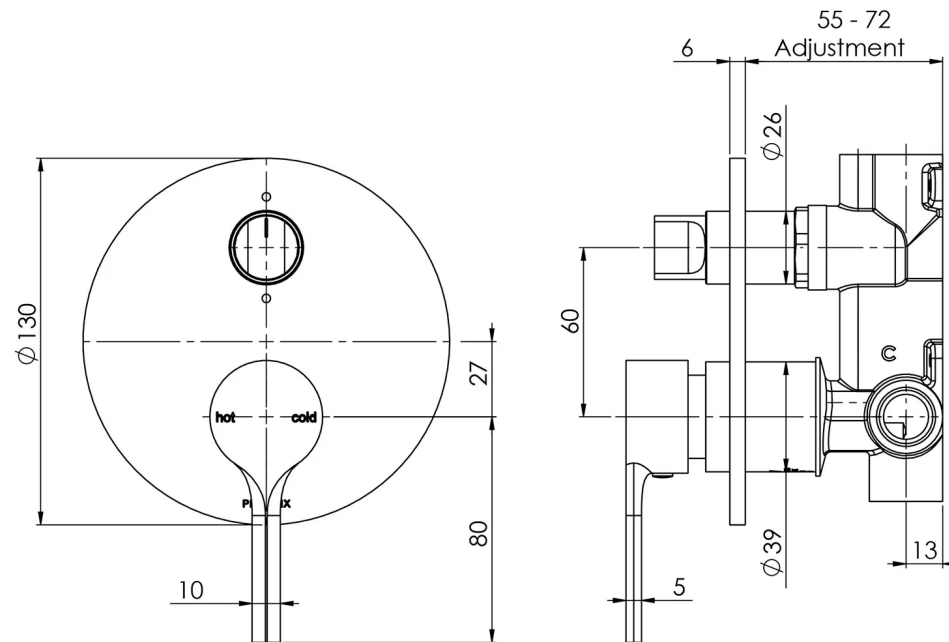

VIVID SLIMLINE OVAL

VIVID SLIMLINE OVAL SHOWER / BATH DIVERTER MIXER

SPECIFICATIONS

AVAILABLE IN

VV791 CHR
Chrome

VV791-40
Brushed Nickel

VV791 MB
Matte Black

VV791-12
Brushed Gold

Please visit <https://www.phoenixtapware.com.au/warranty> to view the full warranty

While we aim to ensure the specifications shown are correct at time of printing, Phoenix Tapware reserves the right to make modifications without prior notice. Always use the physical product measurements for mark-ups and roughing-in as the line drawing shown may differ from the actual product over time. All measurements are shown in millimetres. Colours may vary from image shown.