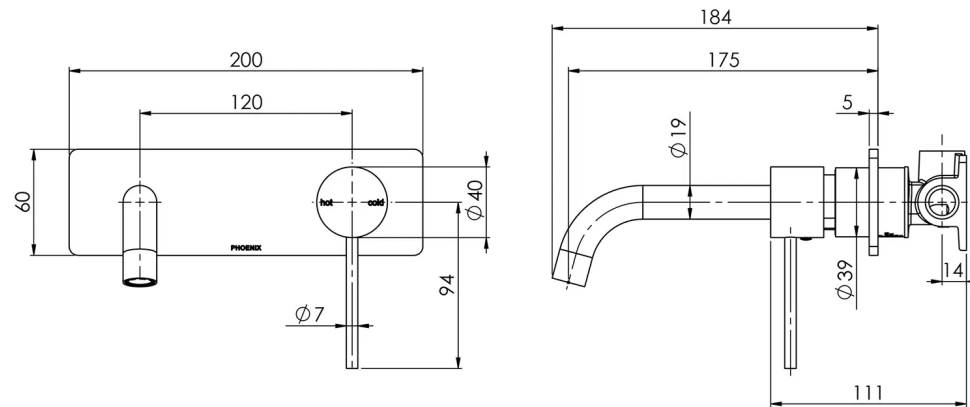

VIVID SLIMLINE

VIVID SLIMLINE WALL BASIN MIXER SET 180MM CURVED

SPECIFICATIONS

AVAILABLE IN

VS785 CHR
Chrome

VS785 GM
Gun Metal

VS785-31
Brushed Carbon

VS785 MB
Matte Black

Please visit <https://www.phoenixtapware.com.au/warranty> to view the full warranty

While we aim to ensure the specifications shown are correct at time of printing, Phoenix Tapware reserves the right to make modifications without prior notice. Always use the physical product measurements for mark-ups and roughing-in as the line drawing shown may differ from the actual product over time. All measurements are shown in millimetres. Colours may vary from image shown.