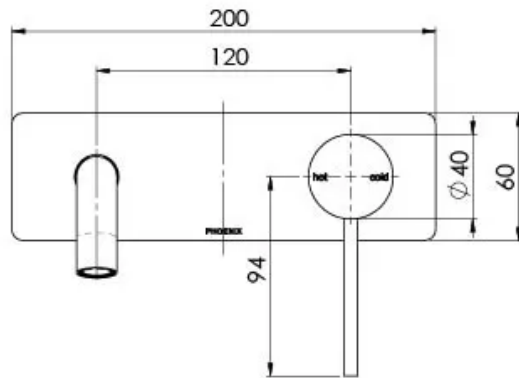

VIVID SLIMLINE

VIVID SLIMLINE WALL BATH MIXER SET 230MM CURVED

SPECIFICATIONS

AVAILABLE IN

VS7840-00
Chrome

VS7840-40
Brushed Nickel

VS7840-30
Gun Metal

VS7840-31
Brushed Carbon

VS7840-10
Matte Black

VS7840-12
Brushed Gold

INFORMATION

Temperature Rating
1 - 75°C

Pressure Rating
150 - 500kPa

MAINTENANCE AND CARE:

- All surfaces should be cleaned with mild liquid detergent or soap and water.
- Do not use cream cleaners or citrus based cleaning products, as they are abrasive.
- Use of unsuitable cleaning agents may damage the surface.
- Any damage caused in this way will not be covered by warranty.

Please visit <https://www.phoenixtapware.com.au/warranty> to view the full warranty

While we aim to ensure the specifications shown are correct at time of printing, Phoenix Tapware reserves the right to make modifications without prior notice. Always use the physical product measurements for mark-ups and roughing-in as the line drawing shown may differ from the actual product over time. All measurements are shown in millimetres. Colours may vary from image shown.

Ph: +61 3 9780 4200
20/10/2023
phoenixtapware.com.au