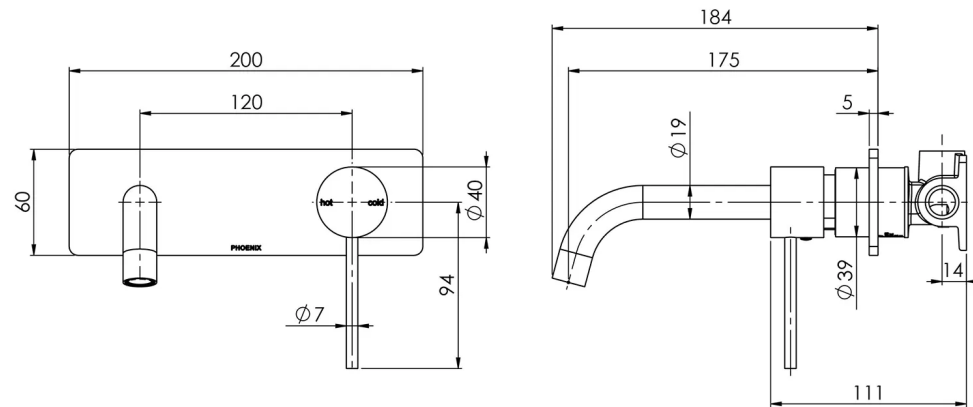

VIVID SLIMLINE

VIVID SLIMLINE WALL BATH MIXER SET 180MM CURVED

SPECIFICATIONS

AVAILABLE IN

VS783 CHR
Chrome

VS783 BN
Brushed Nickel

VS783 GM
Gun Metal

VS783-31
Brushed Carbon

Please visit <https://www.phoenixtapware.com.au/warranty> to view the full warranty

While we aim to ensure the specifications shown are correct at time of printing, Phoenix Tapware reserves the right to make modifications without prior notice. Always use the physical product measurements for mark-ups and roughing-in as the line drawing shown may differ from the actual product over time. All measurements are shown in millimetres. Colours may vary from image shown.