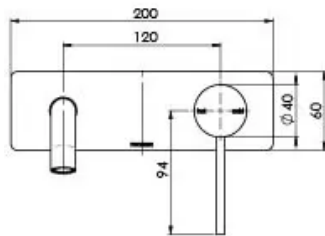

VIVID SLIMLINE

VIVID SLIMLINE WALL BASIN MIXER SET 230MM CURVED

SPECIFICATIONS

AVAILABLE IN

VS7830-00
Chrome

VS7830-40
Brushed Nickel

VS7830-30
Gun Metal

VS7830-31
Brushed Carbon

Please visit <https://www.phoenixtapware.com.au/warranty> to view the full warranty

While we aim to ensure the specifications shown are correct at time of printing, Phoenix Tapware reserves the right to make modifications without prior notice. Always use the physical product measurements for mark-ups and roughing-in as the line drawing shown may differ from the actual product over time. All measurements are shown in millimetres. Colours may vary from image shown.