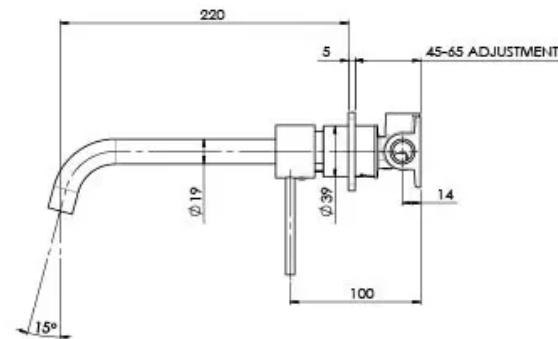

VIVID SLIMLINE

VIVID SLIMLINE WALL BASIN MIXER SET 230MM CURVED

SPECIFICATIONS

AVAILABLE IN

VS7830-00
Chrome

VS7830-40
Brushed Nickel

VS7830-30
Gun Metal

VS7830-31
Brushed Carbon

Please visit <https://www.phoenixtapware.com.au/warranty> to view the full warranty

While we aim to ensure the specifications shown are correct at time of printing, Phoenix Tapware reserves the right to make modifications without prior notice. Always use the physical product measurements for mark-ups and roughing-in as the line drawing shown may differ from the actual product over time. All measurements are shown in millimetres. Colours may vary from image shown.