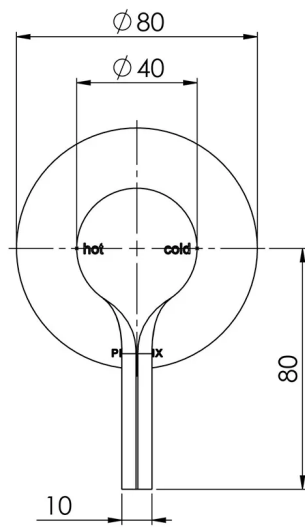

VIVID SLIMLINE OVAL

VIVID SLIMLINE OVAL SHOWER / WALL MIXER

SPECIFICATIONS

AVAILABLE IN

VV780 CHR
Chrome

VV780 MB
Matte Black

INFORMATION

Temperature Rating
1 - 75°C

Please visit <https://www.phoenixtapware.com.au/warranty> to view the full warranty

While we aim to ensure the specifications shown are correct at time of printing, Phoenix Tapware reserves the right to make modifications without prior notice. Always use the physical product measurements for mark-ups and roughing-in as the line drawing shown may differ from the actual product over time. All measurements are shown in millimetres. Colours may vary from image shown.