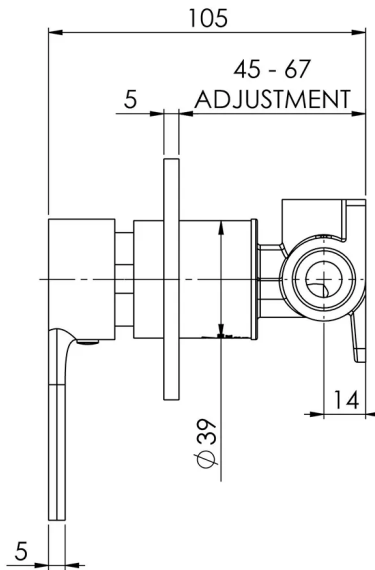

VIVID SLIMLINE OVAL

VIVID SLIMLINE OVAL SHOWER / WALL MIXER

SPECIFICATIONS

AVAILABLE IN

VV780 CHR
Chrome

VV780 MB
Matte Black

INFORMATION

Temperature Rating
1 - 75°C

Please visit <https://www.phoenixtapware.com.au/warranty> to view the full warranty

While we aim to ensure the specifications shown are correct at time of printing, Phoenix Tapware reserves the right to make modifications without prior notice. Always use the physical product measurements for mark-ups and roughing-in as the line drawing shown may differ from the actual product over time. All measurements are shown in millimetres. Colours may vary from image shown.