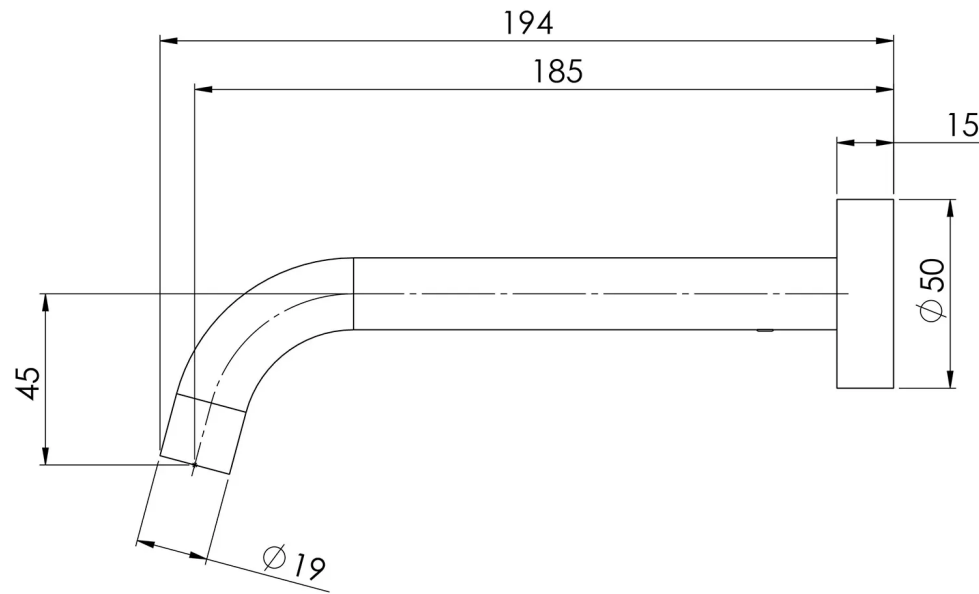

VIVID SLIMLINE

VIVID SLIMLINE WALL BASIN OUTLET 180MM CURVED

SPECIFICATIONS

AVAILABLE IN

VS774 CHR
Chrome

VS774 BN
Brushed Nickel

VS774 GM
Gun Metal

VS774-31
Brushed Carbon

VS774 MB
Matte Black

VS774-12
Brushed Gold

INFORMATION

Temperature Rating
1 - 75°C

Pressure Rating
150 - 500kPa

MAINTENANCE AND CARE:

- All surfaces should be cleaned with mild liquid detergent or soap and water.
- Do not use cream cleaners or citrus based cleaning products, as they are abrasive.
- Use of unsuitable cleaning agents may damage the surface.
- Any damage caused in this way will not be covered by warranty.