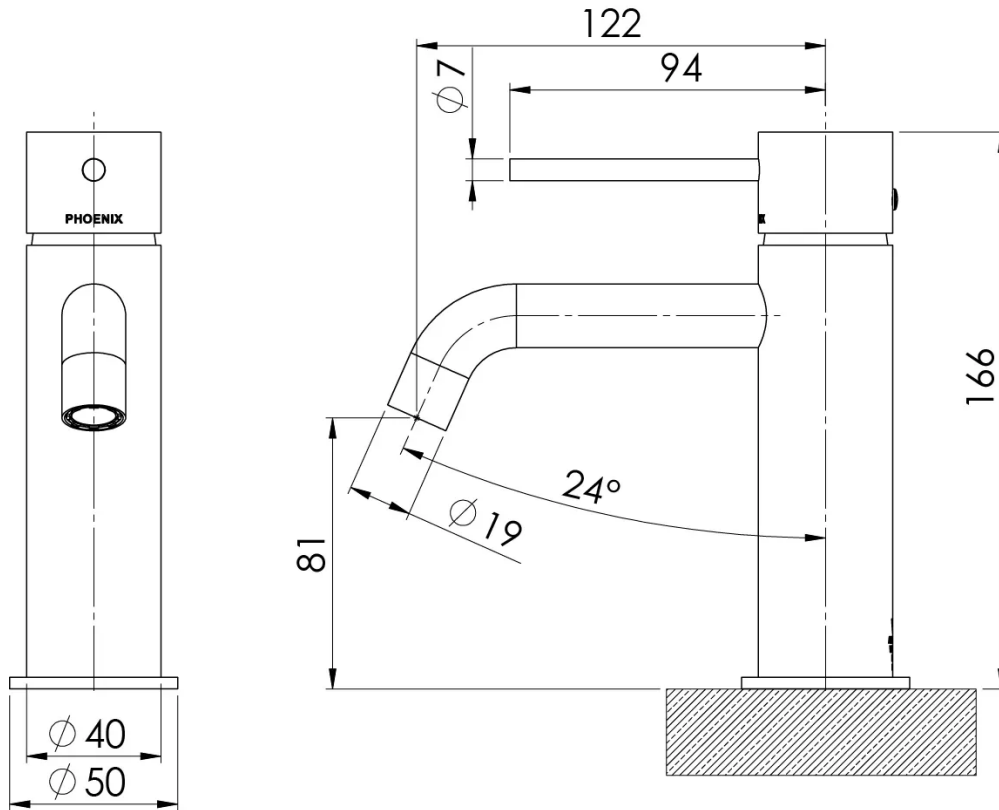

## SPECIFICATIONS

Please visit <https://www.phoenixtapware.com.au/warranty> to view the full warranty

While we aim to ensure the specifications shown are correct at time of printing, Phoenix Tapware reserves the right to make modifications without prior notice. Always use the physical product measurements for mark-ups and roughing-in as the line drawing shown may differ from the actual product over time. All measurements are shown in millimetres. Colours may vary from image shown.