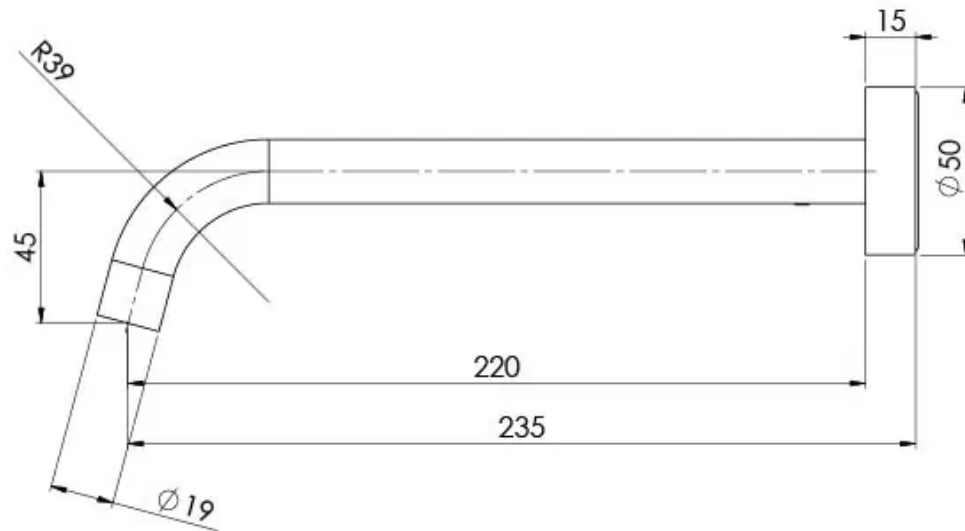

VIVID SLIMLINE

VIVID SLIMLINE WALL BATH OUTLET 230MM CURVED

SPECIFICATIONS

AVAILABLE IN

VS7640-00
Chrome

VS7640-40
Brushed Nickel

VS7640-30
Gun Metal

VS7640-31
Brushed Carbon

Please visit <https://www.phoenixtapware.com.au/warranty> to view the full warranty

While we aim to ensure the specifications shown are correct at time of printing, Phoenix Tapware reserves the right to make modifications without prior notice. Always use the physical product measurements for mark-ups and roughing-in as the line drawing shown may differ from the actual product over time. All measurements are shown in millimetres. Colours may vary from image shown.