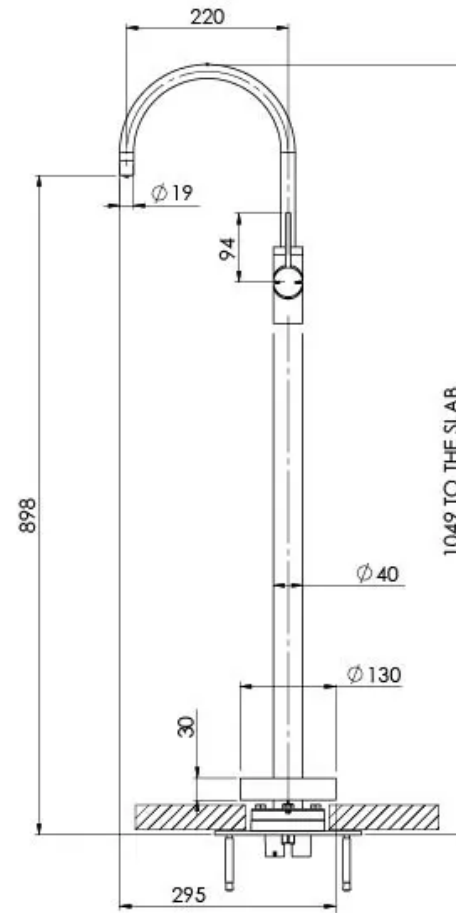

VIVID SLIMLINE

VIVID SLIMLINE FLOOR MOUNTED BATH MIXER

SPECIFICATIONS

AVAILABLE IN

VS745 CHR
Chrome

VS745 BN
Brushed Nickel

VS745 GM
Gun Metal

VS745-31
Brushed Carbon

Please visit <https://www.phoenixtapware.com.au/warranty> to view the full warranty

While we aim to ensure the specifications shown are correct at time of printing, Phoenix Tapware reserves the right to make modifications without prior notice. Always use the physical product measurements for mark-ups and roughing-in as the line drawing shown may differ from the actual product over time. All measurements are shown in millimetres. Colours may vary from image shown.