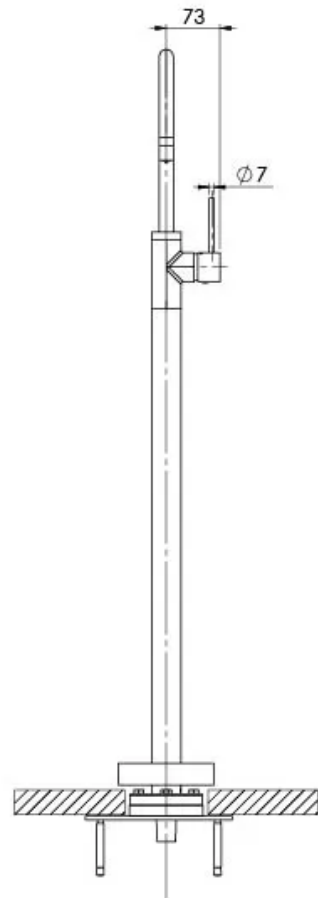

VIVID SLIMLINE

VIVID SLIMLINE FLOOR MOUNTED BATH MIXER

SPECIFICATIONS

AVAILABLE IN

VS745 CHR
Chrome

VS745 BN
Brushed Nickel

VS745 GM
Gun Metal

VS745-31
Brushed Carbon

VS745 MB
Matte Black

VS745-12
Brushed Gold

INFORMATION

Temperature Rating
1 - 75°C

Pressure Rating
150 - 500kPa

MAINTENANCE AND CARE:

- All surfaces should be cleaned with mild liquid detergent or soap and water.
- Do not use cream cleaners or citrus based cleaning products, as they are abrasive.
- Use of unsuitable cleaning agents may damage the surface.
- Any damage caused in this way will not be covered by warranty.

Please visit <https://www.phoenixtapware.com.au/warranty> to view the full warranty

While we aim to ensure the specifications shown are correct at time of printing, Phoenix Tapware reserves the right to make modifications without prior notice. Always use the physical product measurements for mark-ups and roughing-in as the line drawing shown may differ from the actual product over time. All measurements are shown in millimetres. Colours may vary from image shown.