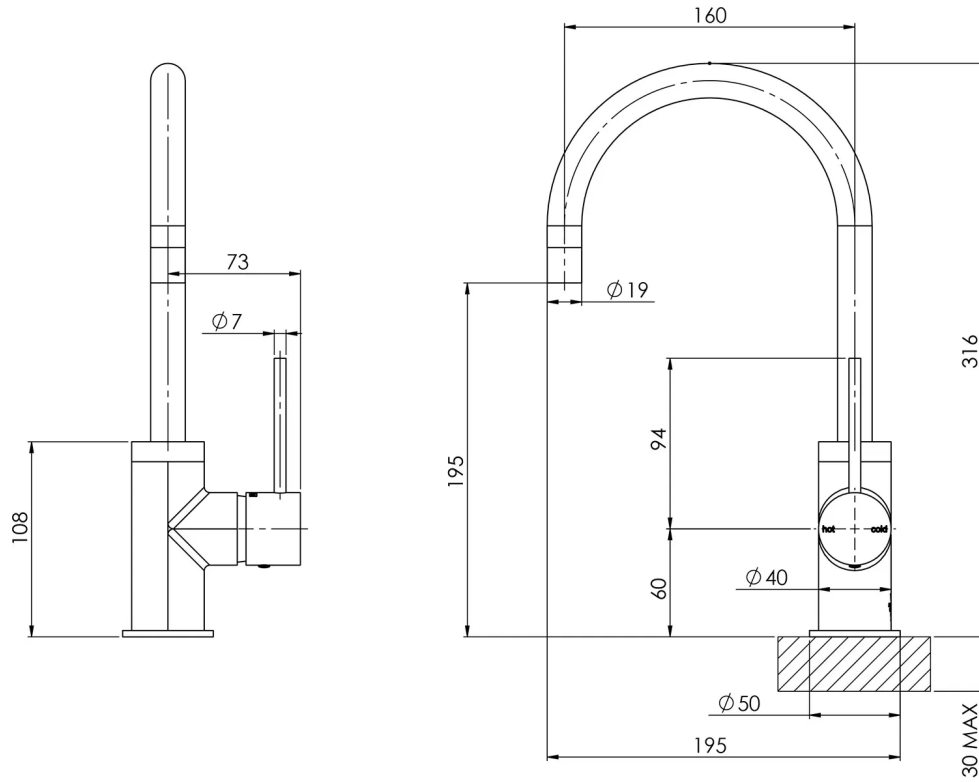

VIVID SLIMLINE

VIVID SLIMLINE SINK MIXER 160MM GOOSENECK

SPECIFICATIONS

AVAILABLE IN

VS735 CHR
Chrome

VS735 BN
Brushed Nickel

VS735 GM
Gun Metal

VS735-31
Brushed Carbon