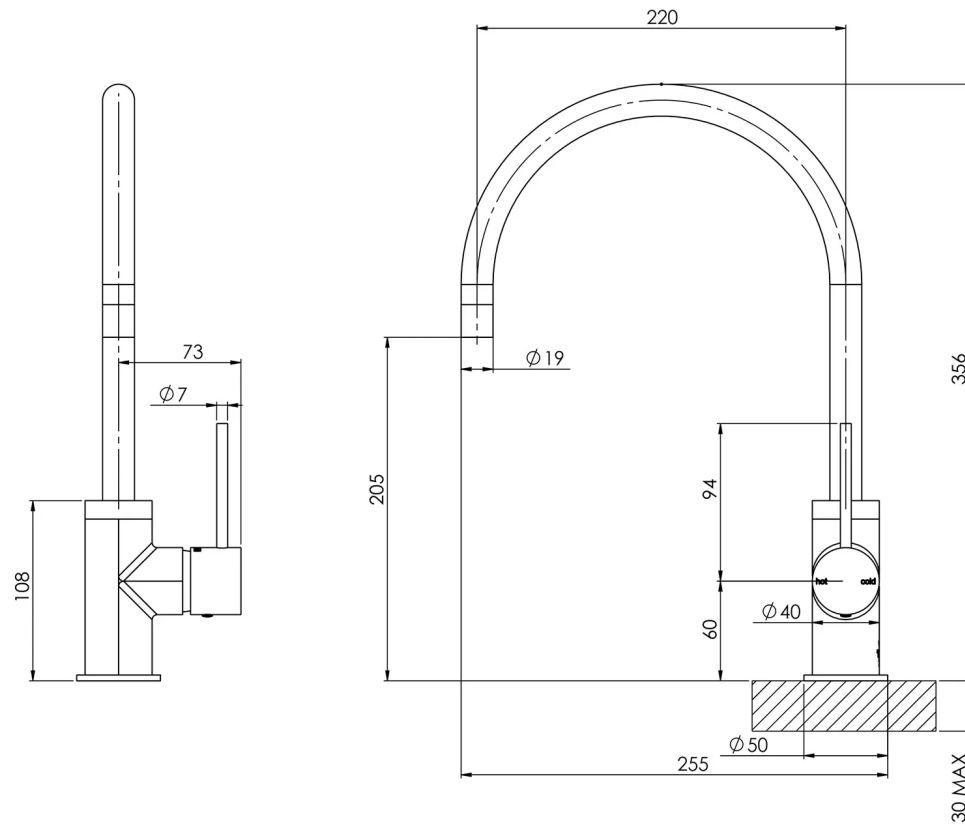

## VIVID SLIMLINE SINK MIXER 220MM GOOSENECK

## SPECIFICATIONS

Please visit <https://www.phoenixtapware.com.au/warranty> to view the full warranty

While we aim to ensure the specifications shown are correct at time of printing, Phoenix Tapware reserves the right to make modifications without prior notice. Always use the physical product measurements for mark-ups and roughing-in as the line drawing shown may differ from the actual product over time. All measurements are shown in millimetres. Colours may vary from image shown.