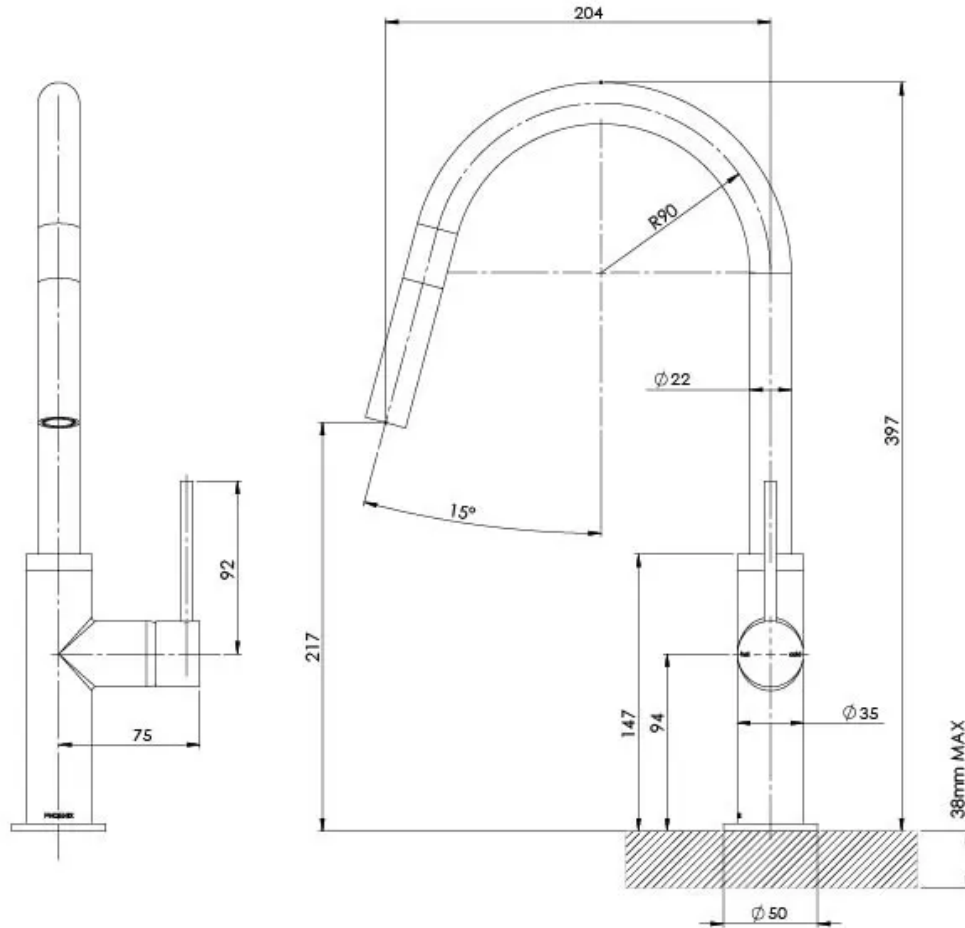

VIVID SLIMLINE

VIVID SLIMLINE PULL OUT SINK MIXER

SPECIFICATIONS

AVAILABLE IN

VS7105-00
Chrome

VS7105-40
Brushed Nickel

VS7105-30
Gun Metal

VS7105-31
Brushed Carbon

Please visit <https://www.phoenixtapware.com.au/warranty> to view the full warranty

While we aim to ensure the specifications shown are correct at time of printing, Phoenix Tapware reserves the right to make modifications without prior notice. Always use the physical product measurements for mark-ups and roughing-in as the line drawing shown may differ from the actual product over time. All measurements are shown in millimetres. Colours may vary from image shown.