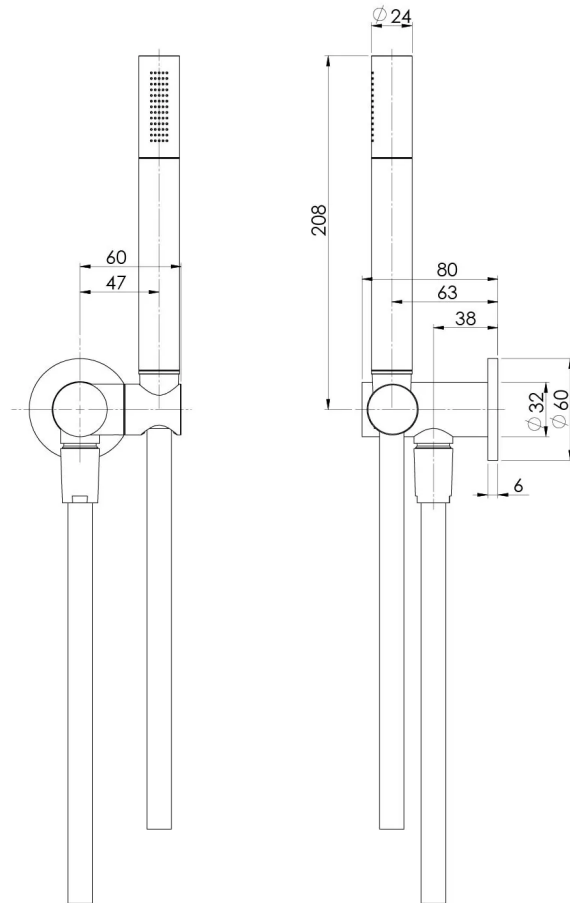

VIVID SLIMLINE

VIVID SLIMLINE MICROPHONE HAND SHOWER

SPECIFICATIONS

AVAILABLE IN

VS6710-00
Chrome

VS6710-40
Brushed Nickel

VS6710-31
Brushed Carbon

VS6710-10
Matte Black

Please visit <https://www.phoenixtapware.com.au/warranty> to view the full warranty

While we aim to ensure the specifications shown are correct at time of printing, Phoenix Tapware reserves the right to make modifications without prior notice. Always use the physical product measurements for mark-ups and roughing-in as the line drawing shown may differ from the actual product over time. All measurements are shown in millimetres. Colours may vary from image shown.