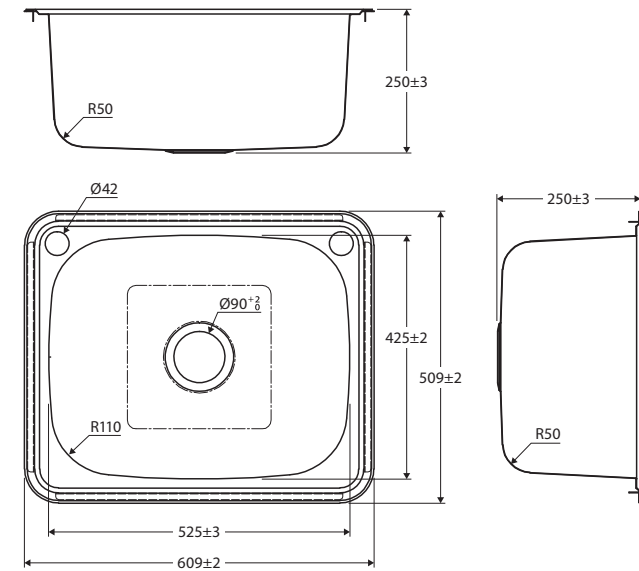

Tiva

50L LAUNDRY SINK

Features

- Designed for laundries
- Made from polished 304 stainless steel
- Two tap holes for left or right side mixer installation (tap hole cover included)
- Basket waste (A3) and flexible bypass kit (A2) included
- Topmount installation
- Sealing tape and mounting clips included
- Capacity: 50L
- Overall size: 609 L x 509 W x 250 D mm

We aim to ensure that specifications are correct at the time of publication. All measurements are shown in millimetres. Always use measurements of actual product received for final specification as the technical drawing may contain differences. Due to printing limitations, physical colour may vary from the image shown. Fienza reserves the right to make modifications without prior notice.