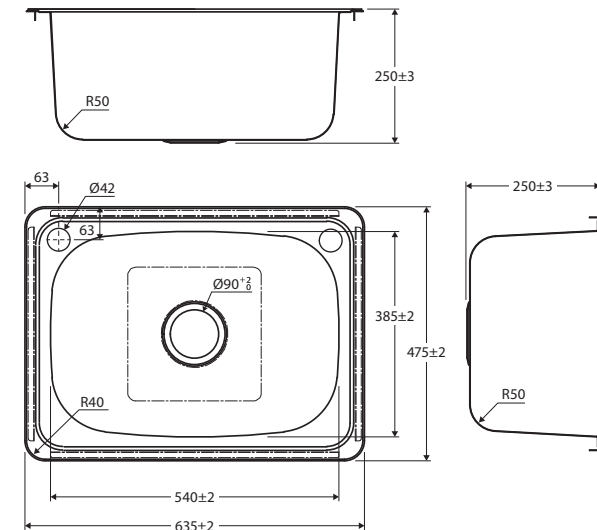

Tiva

45L LAUNDRY SINK

Features

- Designed for laundries
- Made from polished 304 stainless steel
- Two tap holes for left or right side mixer installation (tap hole cover included)
- Basket waste (A3) and flexible bypass kit (A2) included
- Topmount installation
- Sealing tape and mounting clips included
- Capacity: 45L
- Overall size: 635 L x 475 W x 250 D mm

We aim to ensure that specifications are correct at the time of publication. All measurements are shown in millimetres. Always use measurements of actual product received for final specification as the technical drawing may contain differences. Due to printing limitations, physical colour may vary from the image shown. Fienza reserves the right to make modifications without prior notice.