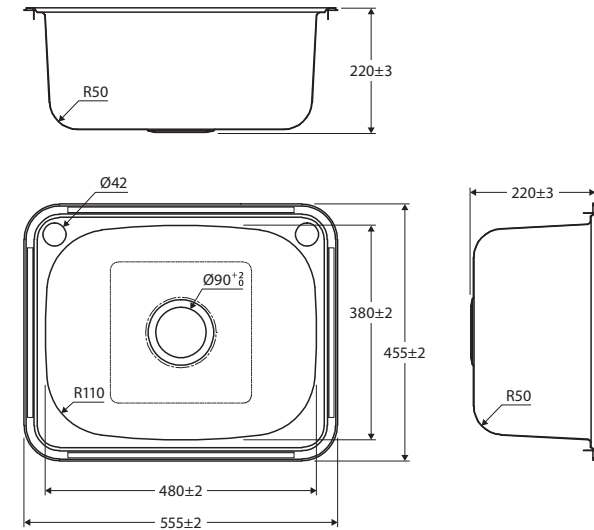

Tiva

35L LAUNDRY SINK

Features

- Designed for laundries
- Made from polished 304 stainless steel
- Two tap holes for left or right side mixer installation (tap hole cover included)
- Basket waste (A3) and flexible bypass kit (A2) included
- Topmount installation
- Sealing tape and mounting clips included
- Capacity: 35L
- Overall size: 555 L x 455 W x 220 D mm

We aim to ensure that specifications are correct at the time of publication. All measurements are shown in millimetres. Always use measurements of actual product received for final specification as the technical drawing may contain differences. Due to printing limitations, physical colour may vary from the image shown. Fienza reserves the right to make modifications without prior notice.