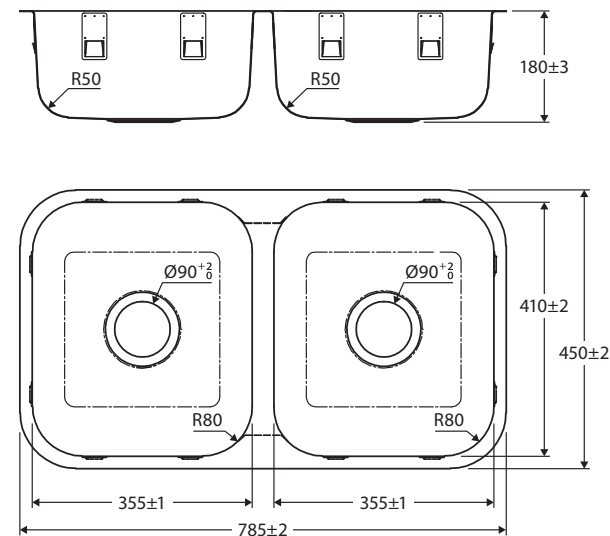

Tiva 785

DOUBLE KITCHEN SINK

Features

- Double bowl design
- Made from polished 304 stainless steel
- Basket wastes included (2 x A3)
- Topmount or undermount installation
- Sealing tape and mounting clips included
- Capacity: 23L / 23L
- Overall size: 785 L x 450 W x 180 D mm

Optional Accessories

- Oak Chopping Board (A7)
- Colander (A16)
- Drainer Basket (A12)
- Drainer Tray (A14)

Available in

Polished
Stainless Steel
68109

Cleaning & Care

- Dry off any water droplets after use with a clean dry cloth.
- Once a week use a detergent mixed with a small amount of ammonia and rub gently with a soft cloth. Rinse thoroughly with cold water after cleaning, then dry with a clean cloth.
- Do not use steel wool, abrasive cleansers or cleaning pads to clean your sink.
- Do not use chemical "silver cleaners", bleaches, or detergents containing chlorine or any of its derivatives.

We aim to ensure that specifications are correct at the time of publication. All measurements are shown in millimetres. Always use measurements of actual product received for final specification as the technical drawing may contain differences. Due to printing limitations, physical colour may vary from the image shown. Fienza reserves the right to make modifications without prior notice.