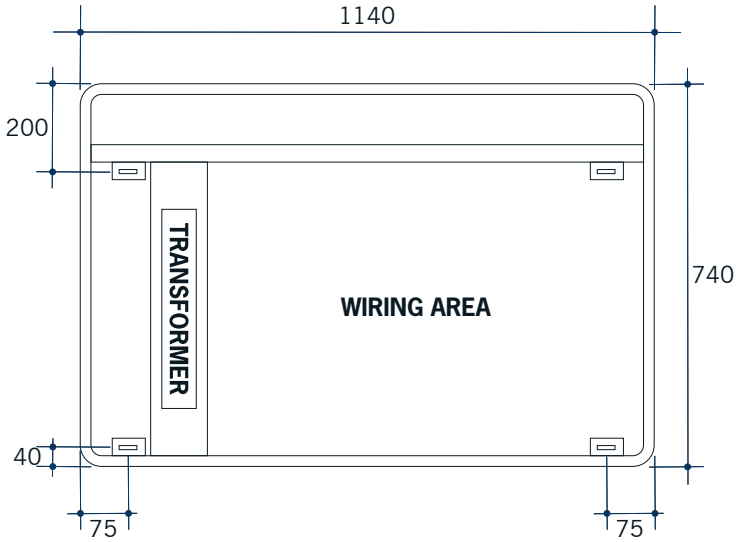

Ablaze Premium Back-lit Mirrors

Stock Code	Light	Size (mm)	Output (W)
SSC128C	Cool	H1200 x W800 x D45	108 Watts

Please note: Mirrors will need to be installed in accordance with the Installation Guide. Ablaze does not take responsibility for incorrect installation of these mirrors.