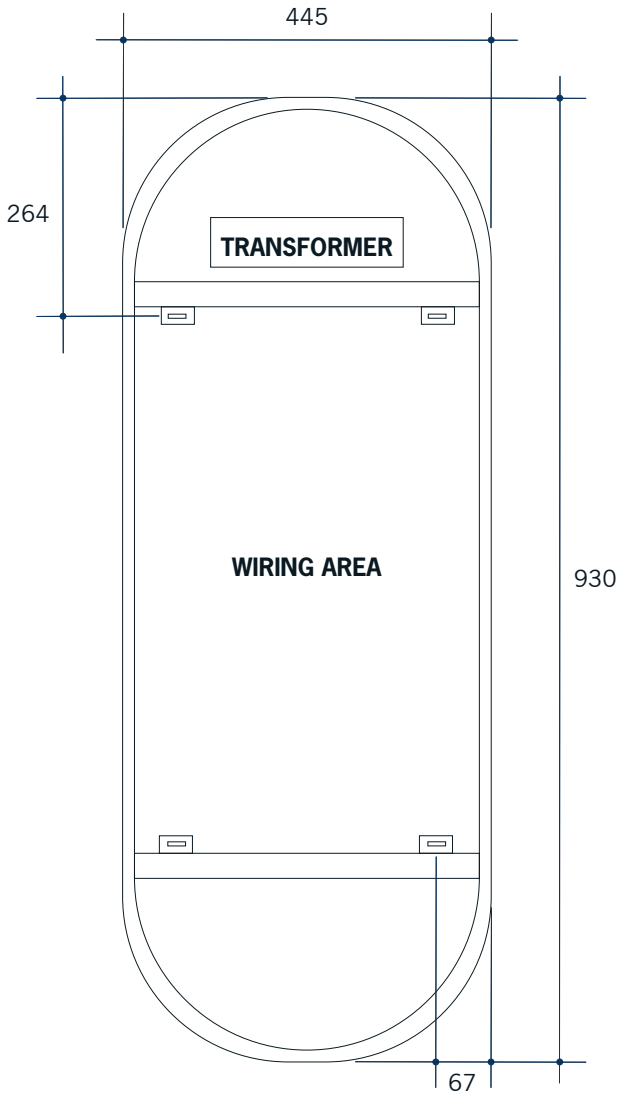

Ablaze Premium Back-lit Mirrors

Stock Code	Light	Size (mm)	Output (W)
S0500C	Cool	H1000 x W500 x D45	61 Watts

Please note: Mirrors will need to be installed in accordance with the Installation Guide. Ablaze does not take responsibility for incorrect installation of these mirrors.