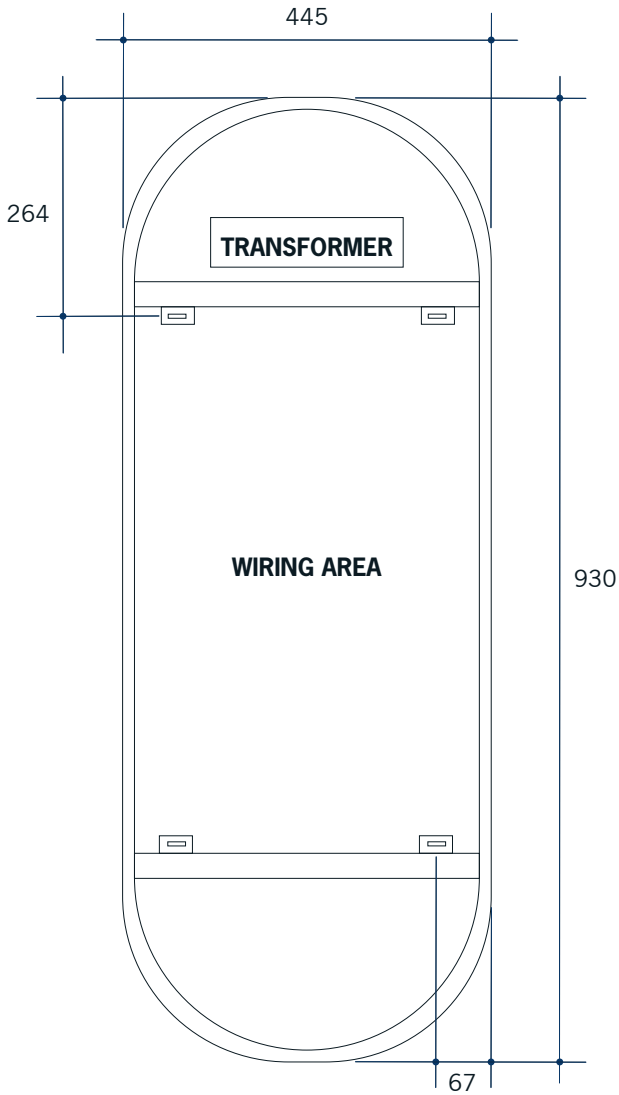

Ablaze Premium Back-lit Mirrors

Stock Code	Light	Size (mm)	Output (W)
S0500W	Warm	H1000 x W500 x D45	61 Watts

Please note: Mirrors will need to be installed in accordance with the Installation Guide. Ablaze does not take responsibility for incorrect installation of these mirrors.