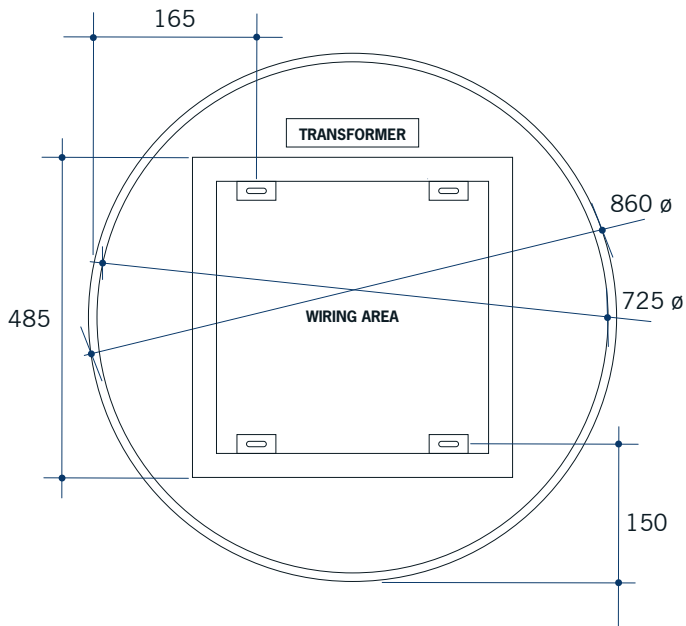

# Ablaze Premium Back-lit Mirrors

Stock Code	Light	Size (mm)	Output (W)
RS900W	Warm	900 ø x D43	80 Watts

**Please note:** Mirrors will need to be installed in accordance with the Installation Guide. Ablaze does not take responsibility for incorrect installation of these mirrors.