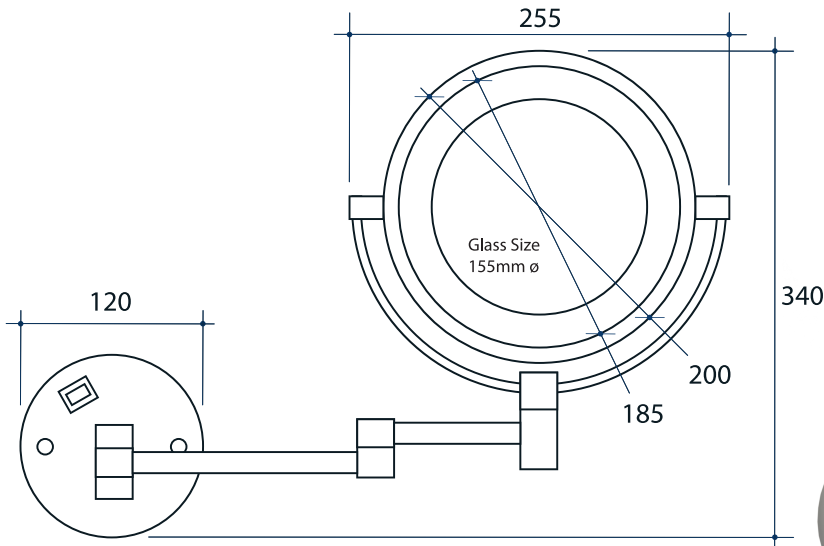

# Ablaze Lit Magnifying Mirrors

Maximum Distance From Wall 320mm  
Length From Wall When Folded - 50mm

Note: All dimensions are in millimetres (mm)

Stock Code	Finish	Type	Output (W)
L258CSME	Chrome Plated	Wall Mounted	3 Watts