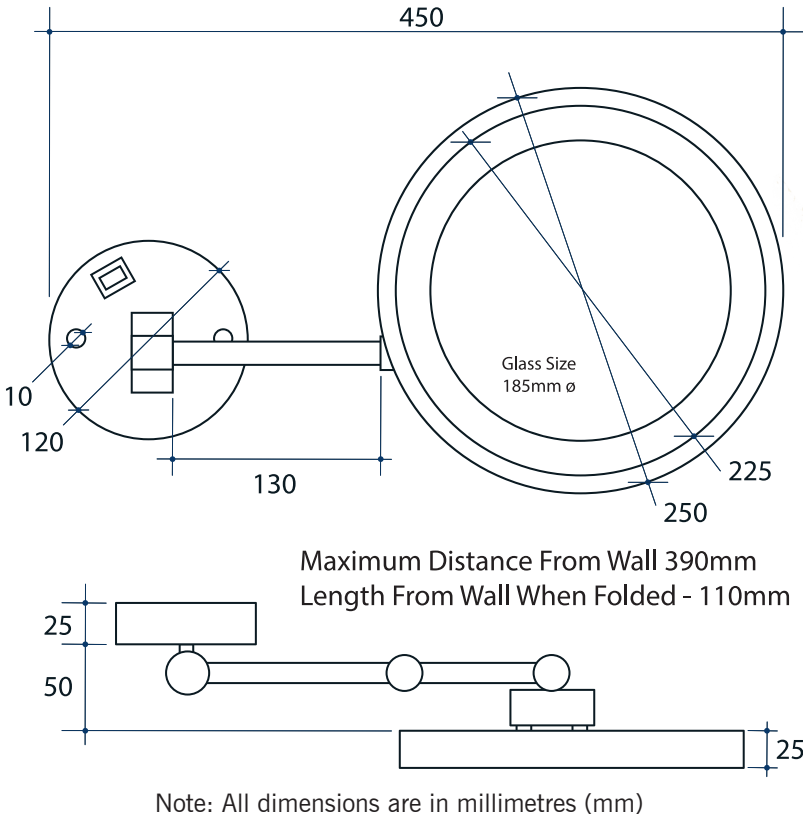

Ablaze Lit Magnifying Mirrors

Stock Code	Finish	Type	Output (W)
L255CSME	Chrome Plated	Wall Mounted	3 Watts

Please note: Mirrors will need to be installed in accordance with the Installation Guide. Ablaze does not take responsibility for incorrect installation of these mirrors.