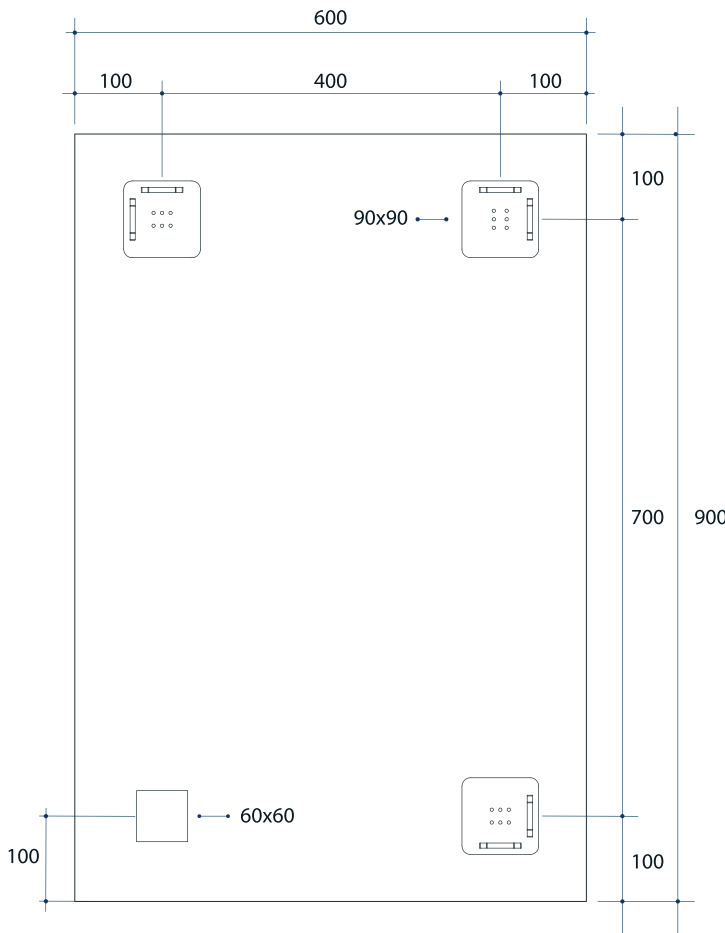

# Jackson Rectangle Polished Edge Mirror

Note: All dimensions are in millimetres (mm)

Stock Code	Size (mm)	Shape	Edge
JS6090HN	600 x 900 x 14	Rectangle	Polished Edge

**Please note:** Bracket location may vary +/- 5mm. DO NOT pre-drill holes for mounts before confirming exact locations on your mirror. Measurements and diagrams are to be used as a guide only.

Mirrors will need to be installed in accordance with the Installation Guide. Ablaze does not take responsibility for incorrect installation of these mirrors.