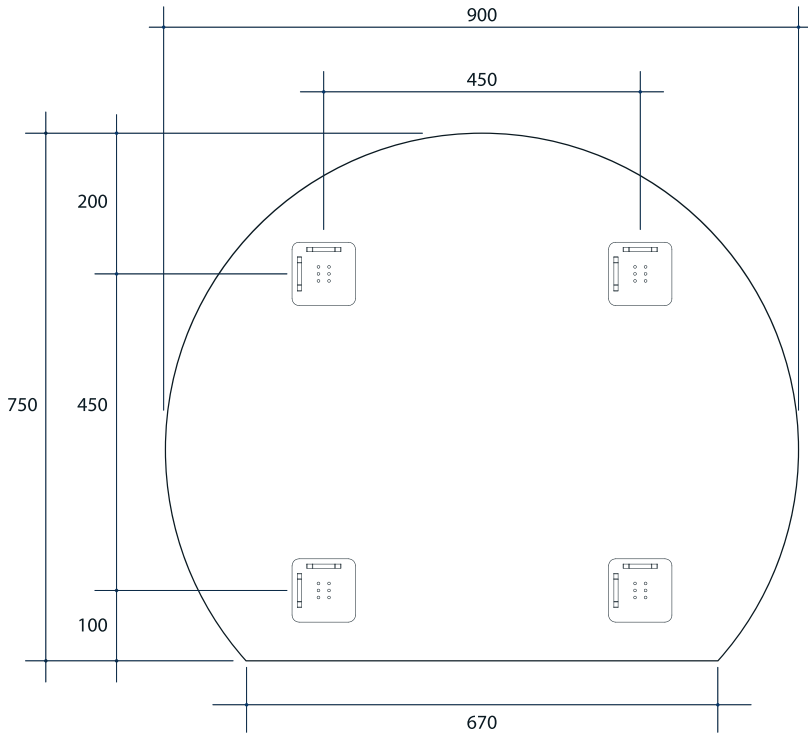

# Hamilton D-Shaped Polished Edge Mirror

Note: All dimensions are in millimetres (mm)

Stock Code	Size (mm)	Shape	Edge
HD9075HN	750 x 900 ø x 14	D-Shaped	Polished Edge

**Please note:** Bracket location may vary +/- 5mm. do not pre-drill holes for mounts before confirming exact locations on your mirror. Do not use or measure from drawings.