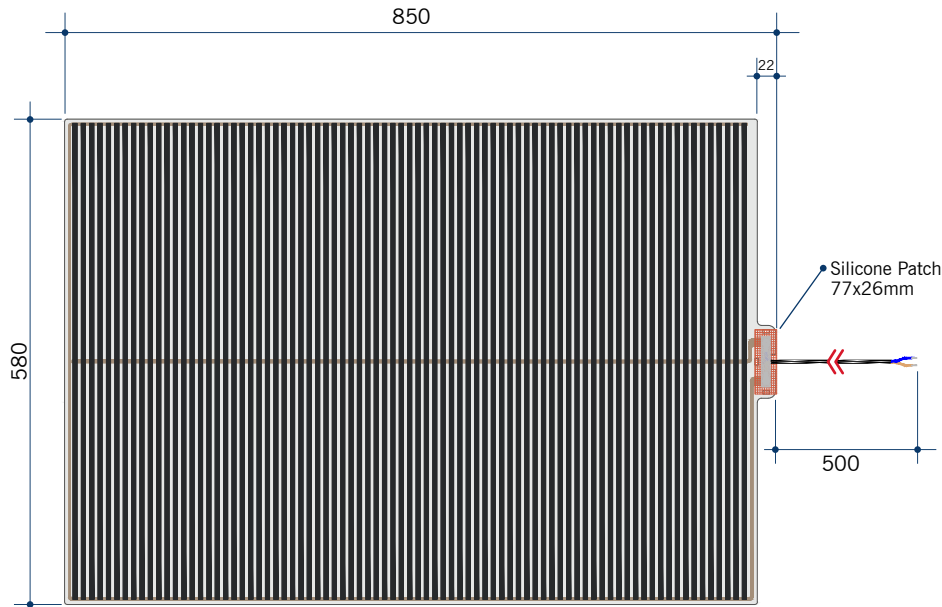

Hamilton D-Shaped Polished Edge Mirror

Note: All dimensions are in millimetres (mm)

Stock Code	Size (mm)	Shape	Edge
HD1511HND	1100 x 1500 \varnothing x 14	D-Shaped	Polished Edge

Please note: Bracket location may vary +/- 5mm. do not pre-drill holes for mounts before confirming exact locations on your mirror. Do not use or measure from drawings.

Mirrors will need to be installed in accordance with the Installation Guide. Ablaze does not take responsibility for incorrect installation of these mirrors.

Thermomirror Mirror Demister

Ultra-thin Demister Pad for use on Bathroom Mirrors

Note: All dimensions are in millimetres (mm)

Stock Code	Size (mm)	Heat Output (W)	Voltage - Frequency
TM5885	580 x 850	100	220 - 240V 50Hz

Thermomirror demisters must be installed by a qualified electrician.
The demister cannot be cut, pierced or modified in anyway.