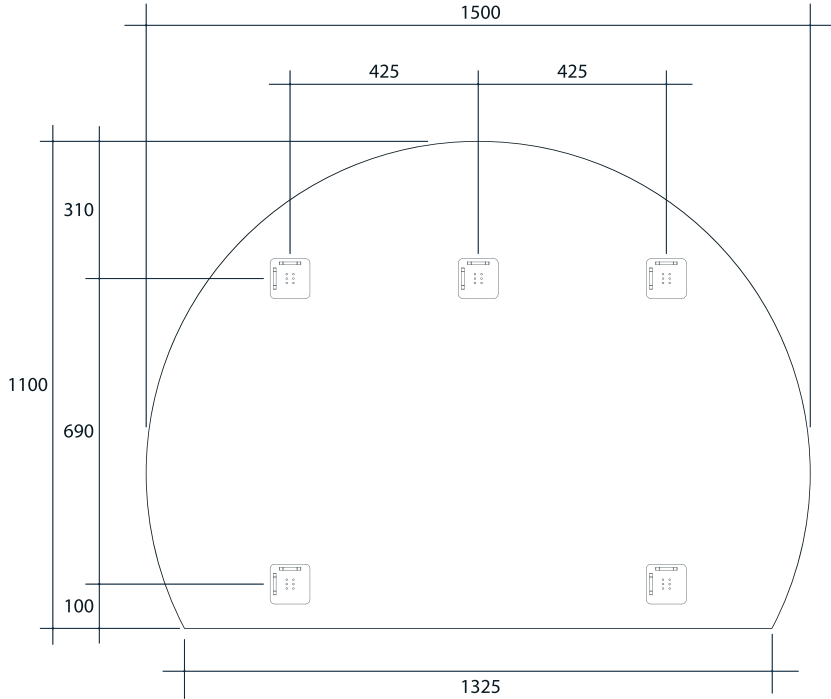

Hamilton D-Shaped Polished Edge Mirror

Note: All dimensions are in millimetres (mm)

Stock Code	Size (mm)	Shape	Edge
HD1511HND	1100 x 1500 \varnothing x 14	D-Shaped	Polished Edge

Please note: Bracket location may vary +/- 5mm. do not pre-drill holes for mounts before confirming exact locations on your mirror. Do not use or measure from drawings.

Note: All dimensions are in millimetres (mm)

Stock Code	Size (mm)	Heat Output (W)	Voltage - Frequency
TM5885	580 x 850	100	220 - 240V 50Hz

Thermomirror demisters must be installed by a qualified electrician.
The demister cannot be cut, pierced or modified in anyway.