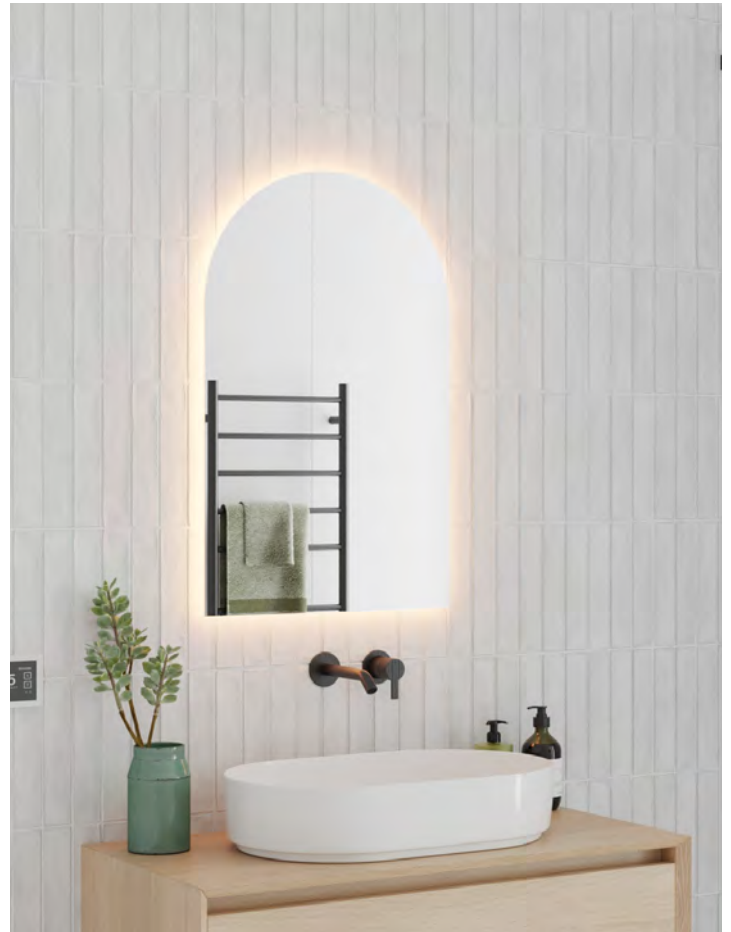

Ablaze Premium Backlit Mirrors

Stock Code	Light	Size (mm)	Output (W)
------------	-------	-----------	------------

AS500W

Warm

W500 x H800 x D45

47 Watts

Please note: Mirrors will need to be installed in accordance with the Installation Guide. Ablaze does not take responsibility for incorrect installation of these mirrors.