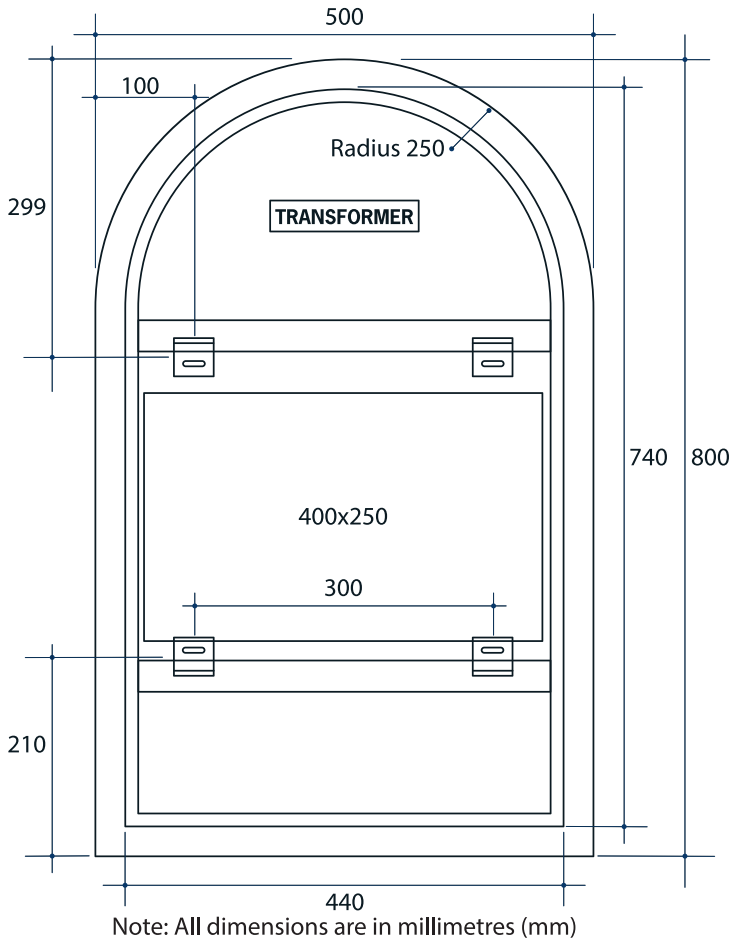

Ablaze Premium Backlit Mirrors

Stock Code	Light	Size (mm)	Output (W)
------------	-------	-----------	------------

AS500W

Warm

W500 x H800 x D45

47 Watts

Please note: Mirrors will need to be installed in accordance with the Installation Guide. Ablaze does not take responsibility for incorrect installation of these mirrors.

Please note: Specifications are for information purposes only. Whilst every effort has been made to ensure the product specifications are accurate, due to continuing product development and improvement the specifications are subject to change. Specifications can be used to rough in and fit timber supports in the wall however we recommend no holes are drilled without having the product on site or verifying the details with the manufacturer. Thermogroup cannot be held liable or responsible for errors due to updated specifications