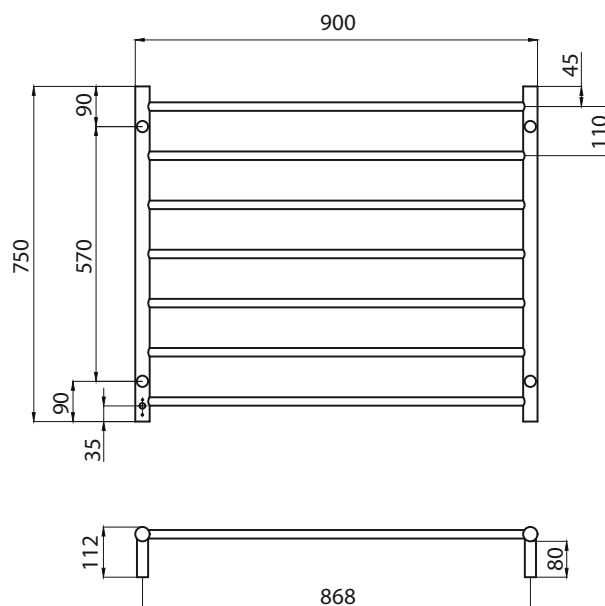

ROUND HEATED

RTR08 – Standard 240V model

MIRROR POLISHED AND BRUSHED SATIN
 MANUFACTURED FROM 304 GRADE
 STAINLESS STEEL
 COLOURED FINISHES MANUFACTURED
 FROM 201 GRADE STAINLESS STEEL
 IP55 RATED (COLOURED FINISHES ARE
 IP54 RATED)
 ALL TOWEL RAILS AVAILABLE WITH EITHER
 BOTTOM LEFT OR RIGHT OUTPUT
 ALL STANDARD RAILS ARE DUAL PURPOSE,
 OFFERING A PLUG AS STANDARD, BUT PACK
 CONTAINS A HARD WIRING KIT
 CAN BE MOUNTED UPSIDE DOWN
 10 YEAR WARRANTY FOR CONSTRUCTION /
 HEATING ELEMENT
 COATING ON COLOURED RAILS ARE
 COVERED BY A 2 YEAR WARRANTY

FEATURES	CODE	SIZE (MM)	FINISH
<ul style="list-style-type: none"> • Round bar / Height 750mm / 7 evenly spaced bars / 125W (Black rail 130W) • Standard model is 240V / IP55 rated • Vertical bars 32mm diameter • Horizontal bars 19mm diameter • 112mm from wall • Cable length: 1.4m, plug included • To see our range of low voltage (12V) models please refer to our website for the complete range: radiantheating.com.au 	RTR08LEFT	900x750	Polished 
	RTR08RIGHT	900x750	Polished 
	BRU-RTR08LEFT	900x750	Brushed Satin 
	BRU-RTR08RIGHT	900x750	Brushed Satin 
	BRTR08LEFT	900x750	Matt Black 
	BRTR08RIGHT	900x750	Matt Black 