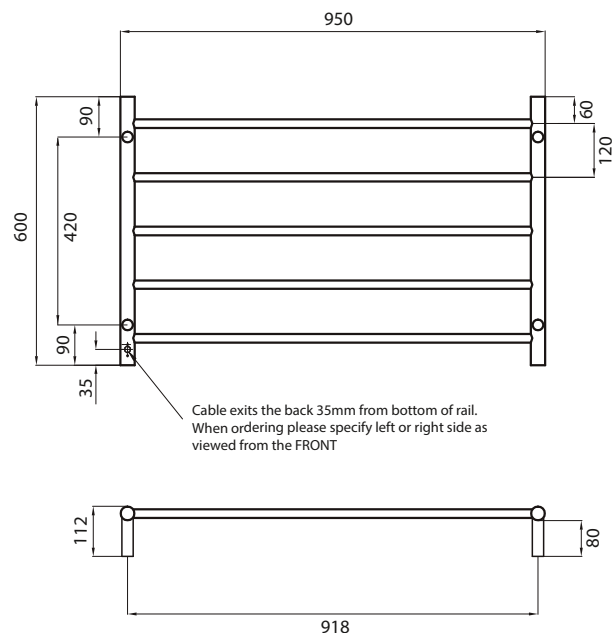

ROUND HEATED

RTR07 – Standard 240V model

MIRROR POLISHED AND BRUSHED SATIN
 MANUFACTURED FROM 304 GRADE
 STAINLESS STEEL
 COLOURED FINISHES MANUFACTURED
 FROM 201 GRADE STAINLESS STEEL
 IP55 RATED (COLOURED FINISHES ARE
 IP54 RATED)
 ALL TOWEL RAILS AVAILABLE WITH EITHER
 BOTTOM LEFT OR RIGHT OUTPUT
 ALL STANDARD RAILS ARE DUAL PURPOSE,
 OFFERING A PLUG AS STANDARD, BUT PACK
 CONTAINS A HARD WIRING KIT
 CAN BE MOUNTED UPSIDE DOWN
 10 YEAR WARRANTY FOR CONSTRUCTION /
 HEATING ELEMENT
 COATING ON COLOURED RAILS ARE
 COVERED BY A 2 YEAR WARRANTY

FEATURES

- Round bar / Height 600mm / 5 evenly spaced bars / 80W (Black rail 125W)
- Standard model is 240V / IP55 rated
- Vertical bars 32mm diameter
- Horizontal bars 19mm diameter
- 112mm from wall
- Cable length: 1.4m, plug included
- To see our range of low voltage (12V) models please refer to our website for the complete range: radiantheating.com.au

CODE

SIZE (MM) FINISH

RTR07LEFT	950x600	Polished	
RTR07RIGHT	950x600	Polished	
BRU-RTR07LEFT	950x600	Brushed Satin	
BRU-RTR07RIGHT	950x600	Brushed Satin	
BRTR07LEFT	950x600	Matt Black	
BRTR07RIGHT	950x600	Matt Black	