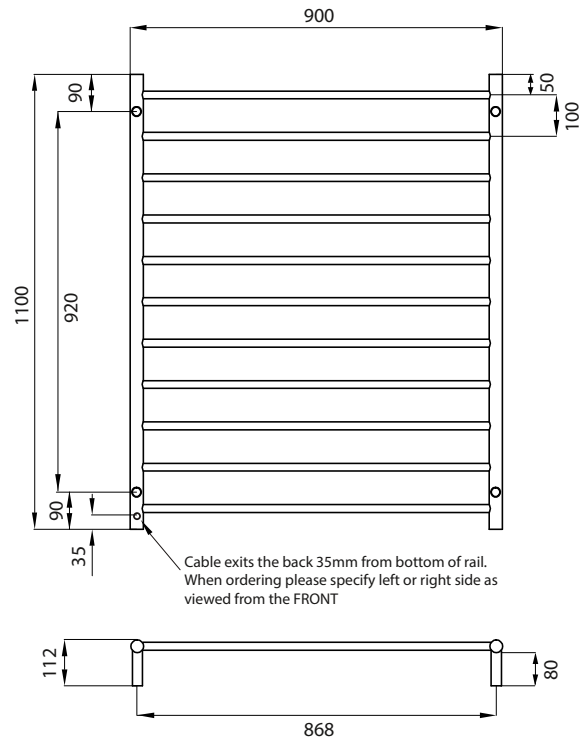

ROUND HEATED

RTR05 – Standard 240V model

MANUFACTURED FROM 304 GRADE STAINLESS STEEL
 IP55 RATED
 ALL TOWEL RAILS AVAILABLE WITH EITHER BOTTOM LEFT OR RIGHT OUTPUT
 ALL STANDARD RAILS ARE DUAL PURPOSE, OFFERING A PLUG AS STANDARD, BUT PACK CONTAINS A HARD WIRING KIT
 CAN BE MOUNTED UPSIDE DOWN
 10 YEAR WARRANTY FOR CONSTRUCTION / HEATING ELEMENT
 COATING ON COLOURED RAILS ARE COVERED BY A 2 YEAR WARRANTY

FEATURES	CODE	SIZE (MM)	FINISH
<ul style="list-style-type: none"> • Round bar / Height 1100mm / 11 evenly spaced bars / 180W • Standard model is 240V / IP55 rated • Vertical bars 32mm diameter • Horizontal bars 19mm diameter • 112mm from wall • Cable length: 1.4m, plug included • To see our range of low voltage (12V) models please refer to our website for the complete range: radiantheating.com.au 	RTR05LEFT	900x1100	Polished 
	RTR05RIGHT	900x1100	Polished 