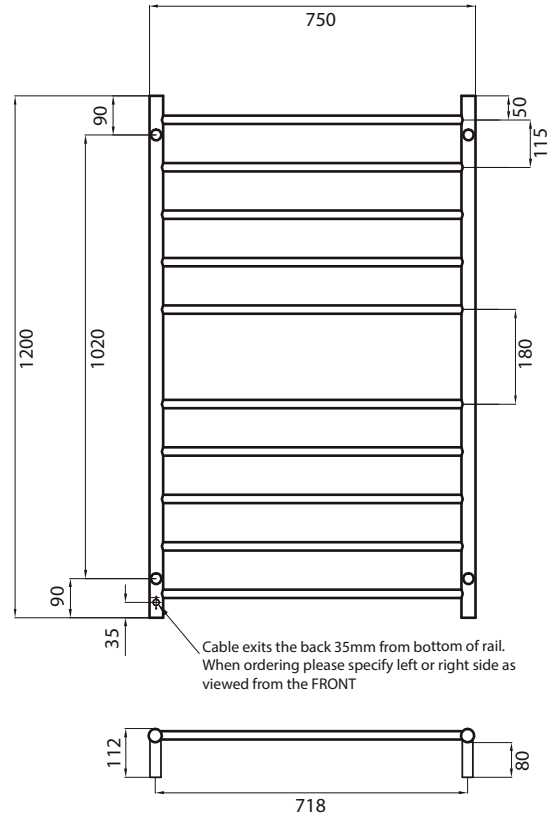

ROUND HEATED

RTR04 – Standard 240V model

MIRROR POLISHED AND BRUSHED SATIN
 MANUFACTURED FROM 304 GRADE
 STAINLESS STEEL
 COLOURED FINISHES MANUFACTURED
 FROM 201 GRADE STAINLESS STEEL
 IP55 RATED (COLOURED FINISHES ARE
 IP54 RATED)
 ALL TOWEL RAILS AVAILABLE WITH EITHER
 BOTTOM LEFT OR RIGHT OUTPUT
 ALL STANDARD RAILS ARE DUAL PURPOSE,
 OFFERING A PLUG AS STANDARD, BUT PACK
 CONTAINS A HARD WIRING KIT
 CAN BE MOUNTED UPSIDE DOWN
 10 YEAR WARRANTY FOR CONSTRUCTION /
 HEATING ELEMENT
 COATING ON COLOURED RAILS ARE
 COVERED BY A 2 YEAR WARRANTY

FEATURES	CODE	SIZE (MM)	FINISH	
<ul style="list-style-type: none"> • Round bar / Height 1200mm / 10 bars with a central gap / 130W (Black rail 200W) • Standard model is 240V / IP55 rated • Vertical bars 32mm diameter • Horizontal bars 19mm diameter • Cable length: 1.4m, plug included • To see our range of low voltage (12V) models please refer to our website for the complete range: radiantheating.com.au 	RTR04LEFT	750x1200	Polished	
	RTR04RIGHT	750x1200	Polished	
	BRU-RTR04LEFT	750x1200	Brushed Satin	
	BRU-RTR04RIGHT	750x1200	Brushed Satin	
	BRTR04LEFT	750x1200	Matt Black	
	BRTR04RIGHT	750x1200	Matt Black	