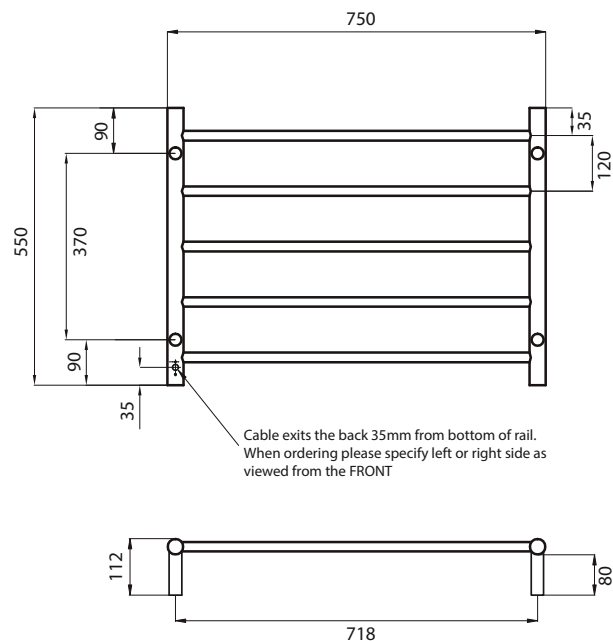

ROUND HEATED

RTR03 – Standard 240V model

MIRROR POLISHED AND BRUSHED SATIN
 MANUFACTURED FROM 304 GRADE
 STAINLESS STEEL
 COLOURED FINISHES MANUFACTURED
 FROM 201 GRADE STAINLESS STEEL
 IP55 RATED (COLOURED FINISHES ARE
 IP54 RATED)
 ALL TOWEL RAILS AVAILABLE WITH EITHER
 BOTTOM LEFT OR RIGHT OUTPUT
 ALL STANDARD RAILS ARE DUAL PURPOSE,
 OFFERING A PLUG AS STANDARD, BUT PACK
 CONTAINS A HARD WIRING KIT
 CAN BE MOUNTED UPSIDE DOWN
 10 YEAR WARRANTY FOR CONSTRUCTION /
 HEATING ELEMENT
 COATING ON COLOURED RAILS ARE
 COVERED BY A 2 YEAR WARRANTY

FEATURES

- Round bar / Height 550mm / 5 evenly spaced bars / 75W (Black rail 100W)
- Standard model is 240V / IP55 rated
- Vertical bars 32mm diameter
- Horizontal bars 19mm diameter
- 112mm from wall
- Cable length: 1.4m, plug included

CODE

SIZE (MM) FINISH

CODE	SIZE (MM)	FINISH	
RTR03LEFT	750x550	Polished	
RTR03RIGHT	750x550	Polished	
BRU-RTR03LEFT	750x550	Brushed Satin	
BRU-RTR03RIGHT	750x550	Brushed Satin	
BRTR03LEFT	750x550	Matt Black	
BRTR03RIGHT	750x550	Matt Black	
GMG-RTR03LEFT	750x550	Gun Metal Grey	
GMG-RTR03RIGHT	750x550	Gun Metal Grey	
GLD-RTR03LEFT	750x550	Brushed Gold	
GLD-RTR03RIGHT	750x550	Brushed Gold	
BN-RTR03LEFT	750x550	Brushed Nickel	
BN-RTR03RIGHT	750x550	Brushed Nickel	
LG-RTR03LEFT	750x550	Light Gold	
LG-RTR03RIGHT	750x550	Light Gold	
CH-RTR03LEFT	750x550	Champagne	
CH-RTR03RIGHT	750x550	Champagne	