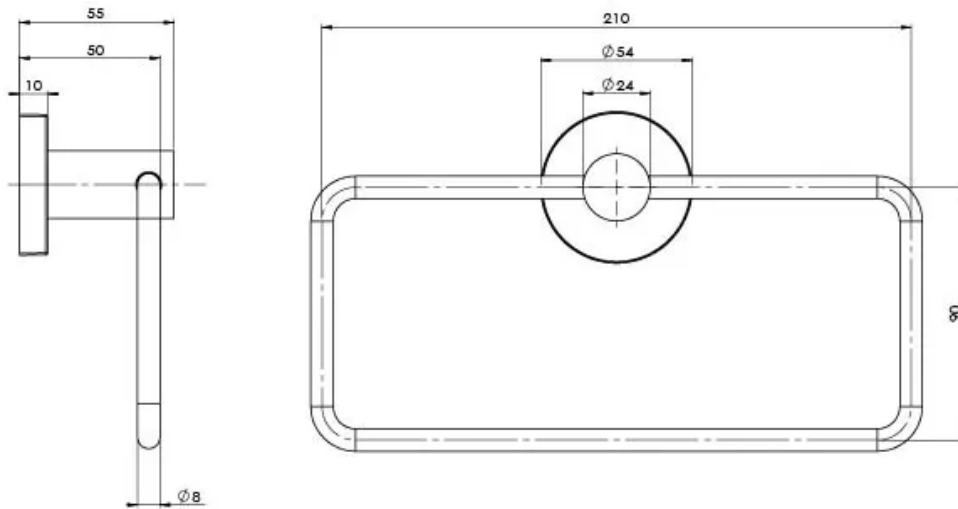

RADII

RADII HAND TOWEL HOLDER ROUND PLATE

SPECIFICATIONS

AVAILABLE IN

RA893 CHR
Chrome

RA893 BN
Brushed Nickel

RA893 GM
Gun Metal

RA893 MB
Matte Black