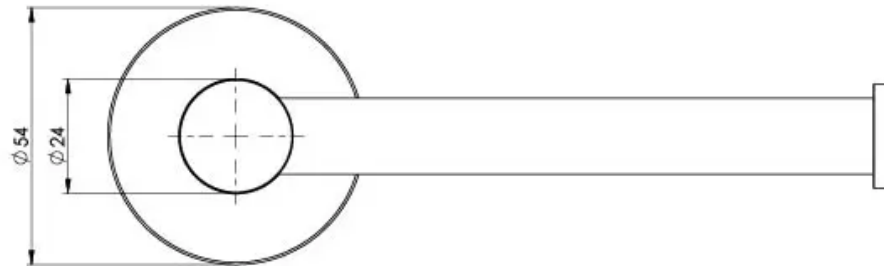

RADII

RADII TOILET ROLL HOLDER ROUND PLATE

SPECIFICATIONS

AVAILABLE IN

RA892 CHR
Chrome

RA892 BN
Brushed Nickel

RA892 GM
Gun Metal

RA892 MB
Matte Black