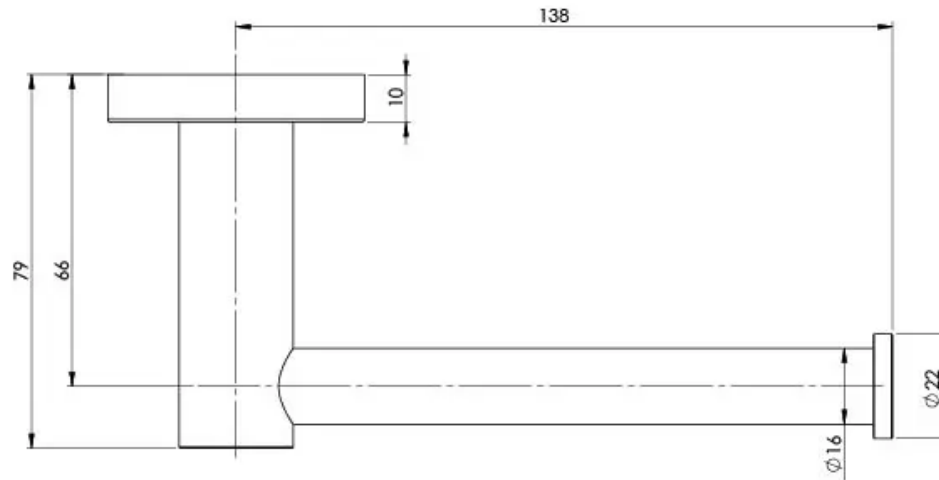

RADII

RADII TOILET ROLL HOLDER ROUND PLATE

SPECIFICATIONS

AVAILABLE IN

RA892 CHR
Chrome

RA892 BN
Brushed Nickel

RA892 GM
Gun Metal

RA892 MB
Matte Black