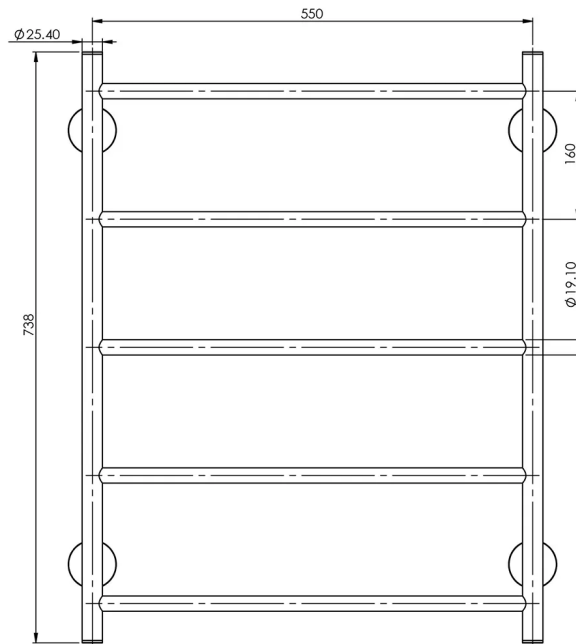

RADII

RADII TOWEL LADDER 550 X 740MM ROUND PLATE

SPECIFICATIONS

AVAILABLE IN

RA870 CHR
Chrome

RA870 BN
Brushed Nickel

RA870 MB
Matte Black

INFORMATION

Please visit <https://www.phoenixtapware.com.au/warranty> to view the full warranty

While we aim to ensure the specifications shown are correct at time of printing, Phoenix Tapware reserves the right to make modifications without prior notice. Always use the physical product measurements for mark-ups and roughing-in as the line drawing shown may differ from the actual product over time. All measurements are shown in millimetres. Colours may vary from image shown.